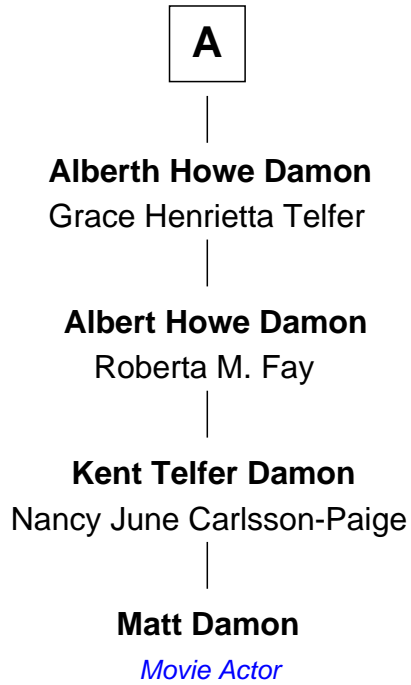

FamousKin.com Relationship Chart of

Matt Damon

Movie Actor

6th cousin 4 times removed of

Harriet Beecher Stowe

Author of Uncle Tom's Cabin

Thomas Bliss
Margaret Hulins

Samuel Bliss
Mary Leonard

Nathaniel Bliss
Catherine Chapin

Thomas Bliss
Hannah Cadwell

Margaret Bliss
Nathaniel Foote

Hannah Bliss
Samuel Hubbard

Nathaniel Foote
Ann Clarke

Esther Hubbard
Edmond Damon

Daniel Foote
Margaret Parsons

Jason Damon
Lucy Owen

Eli Foote
Roxana Ward

Edmund H. Damon
Sarah Hicks

Roxana Foote
Rev. Dr. Lyman Beecher

Albert Nelson Damon
Hattie Salisbury

Harriet Beecher Stowe
Author of Uncle Tom's Cabin

A

FamousKin.com