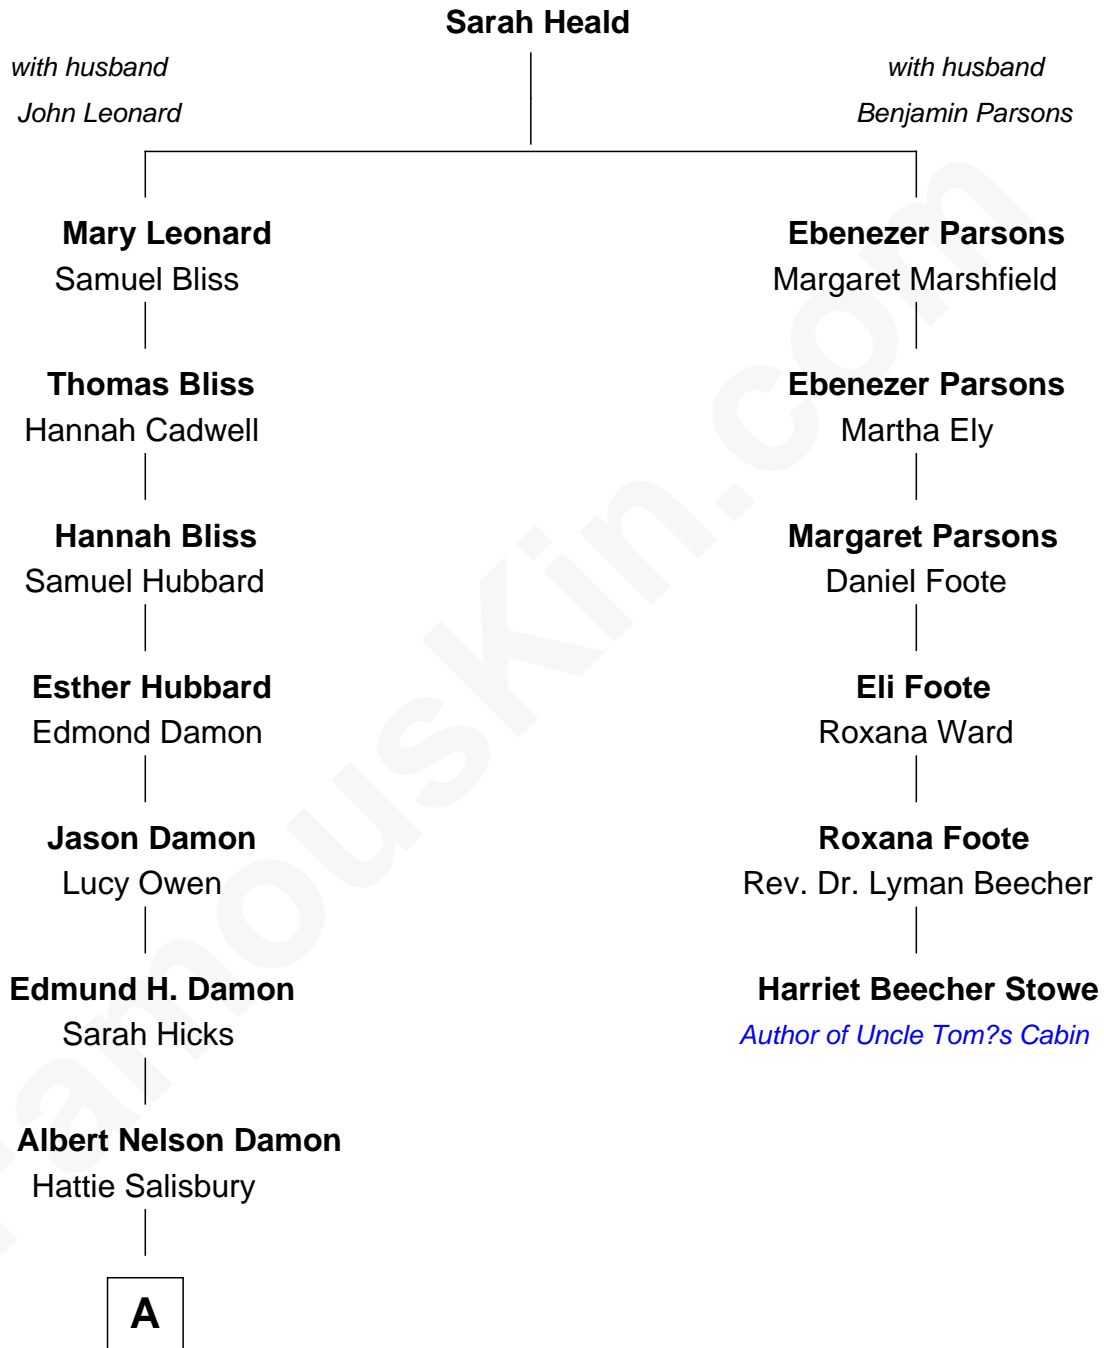

FamousKin.com Relationship Chart of

Matt Damon

Movie Actor

5th cousin 5 times removed of

Harriet Beecher Stowe

Author of Uncle Tom's Cabin

FamousKin.com