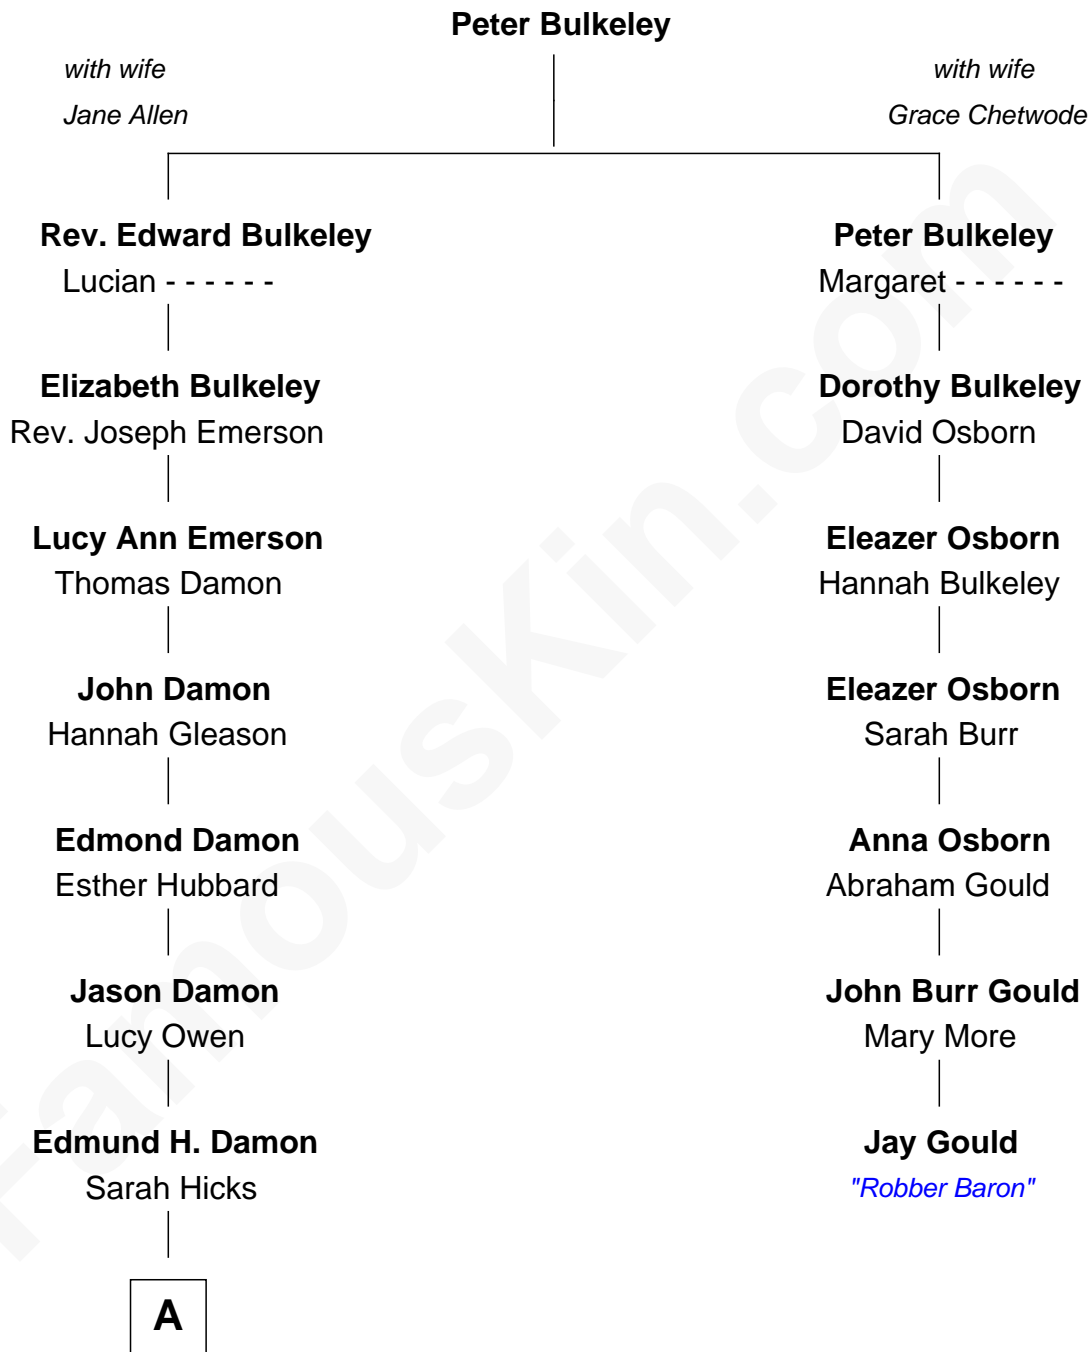

FamousKin.com Relationship Chart of

Matt Damon

Movie Actor

6th cousin 5 times removed of

Jay Gould

American Railroad "Robber Baron"

FamousKin.com