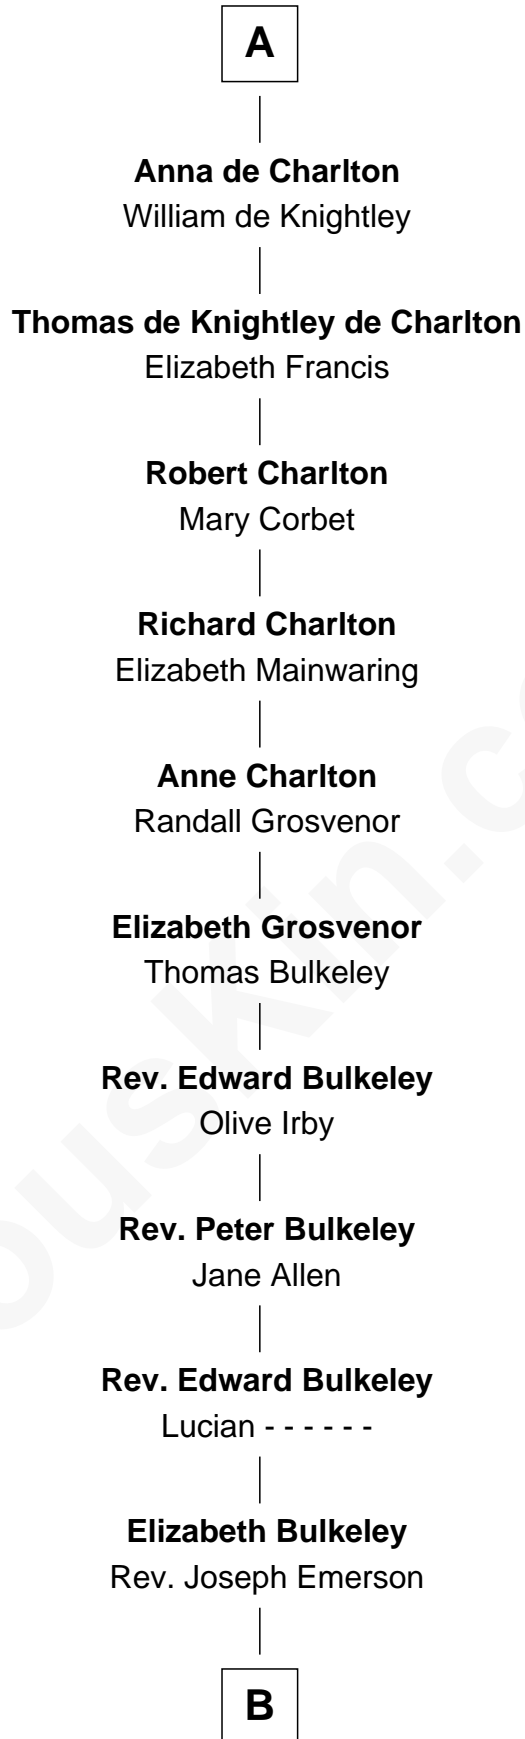

FamousKin.com Relationship Chart of

Matt Damon

Movie Actor

25th Great-grandson of

Saher de Quincy

Magna Carta Surety

Saher de Quincy
Margaret de Beaumont

Sir Roger de Quincy
Helen of Galloway

Ellen de Quincy
Alan la Zouche

Sir Roger la Zouche
Ela Longespee

Sir Alan la Zouche
Eleanor de Segrave

Elena Zouche
Alan de Charlton

Alan de Charlton
Margery FitzAer

Thomas de Charlton

A

B