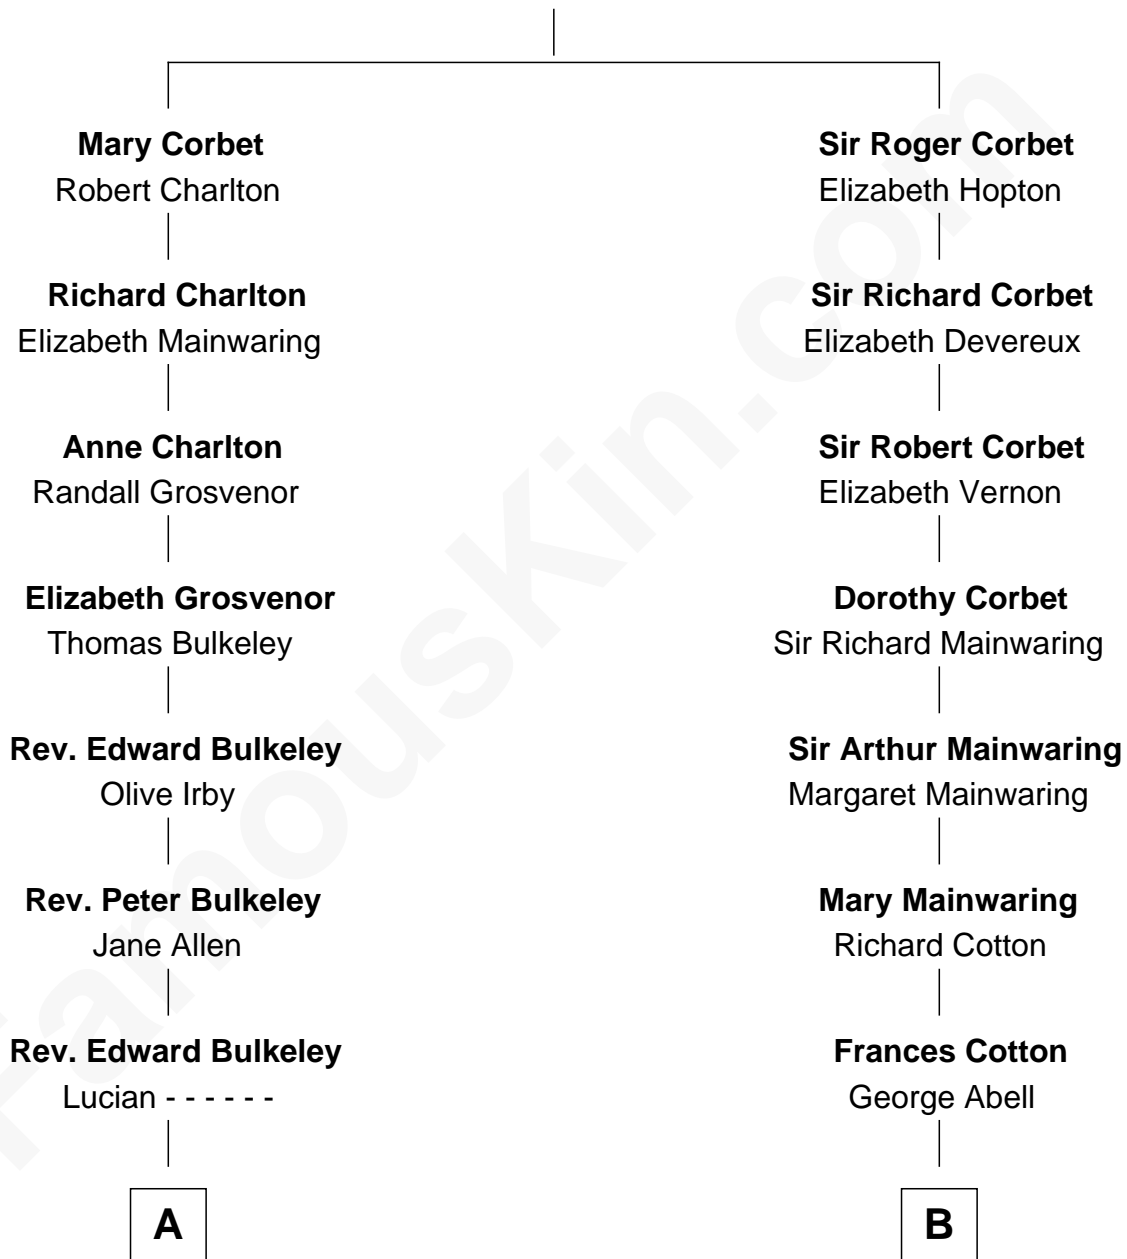

FamousKin.com Relationship Chart of

Matt Damon

Movie Actor

17th cousin of

Illeana Douglas

TV and Movie Actress

Sir Robert Corbet

Margaret - - - - -

Illeana Douglas photo by [Lan Bui](#) (CC BY-SA 2.0)