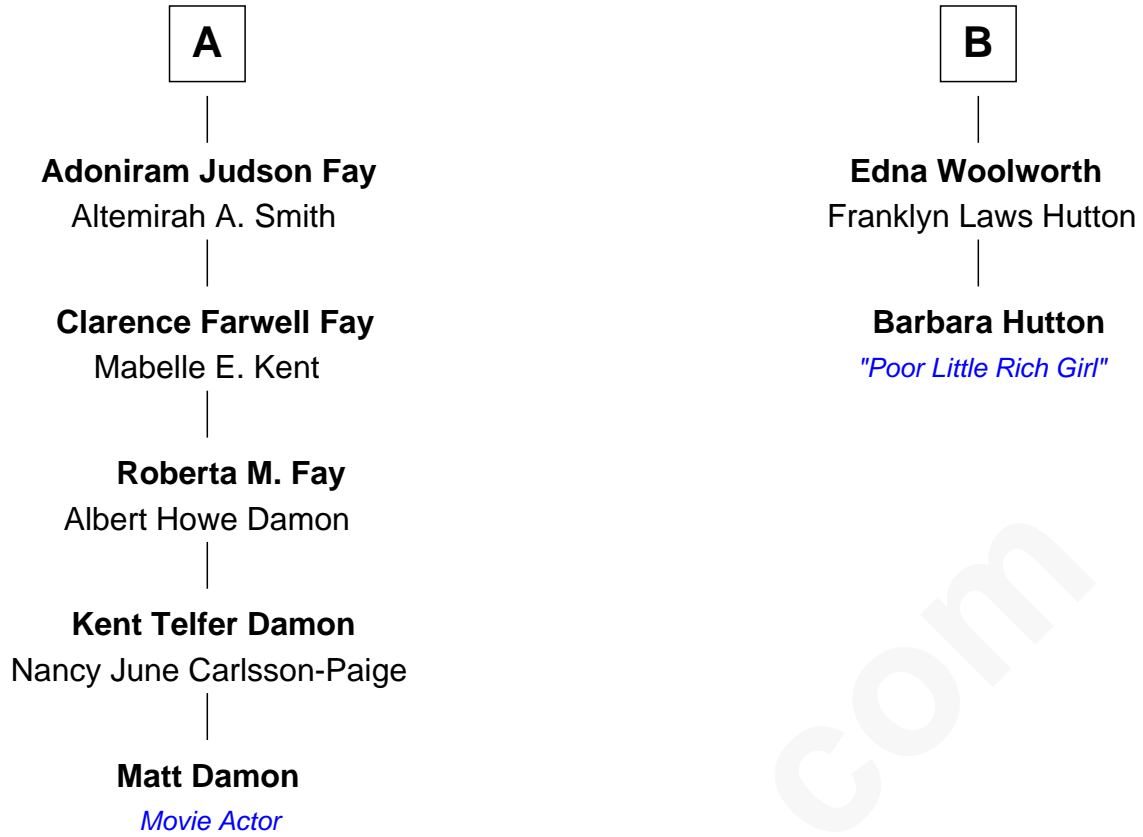

FamousKin.com Relationship Chart of

Matt Damon

Movie Actor

8th cousin 3 times removed of

Barbara Hutton

Socialite (aka "Poor Little Rich Girl")

FamousKin.com