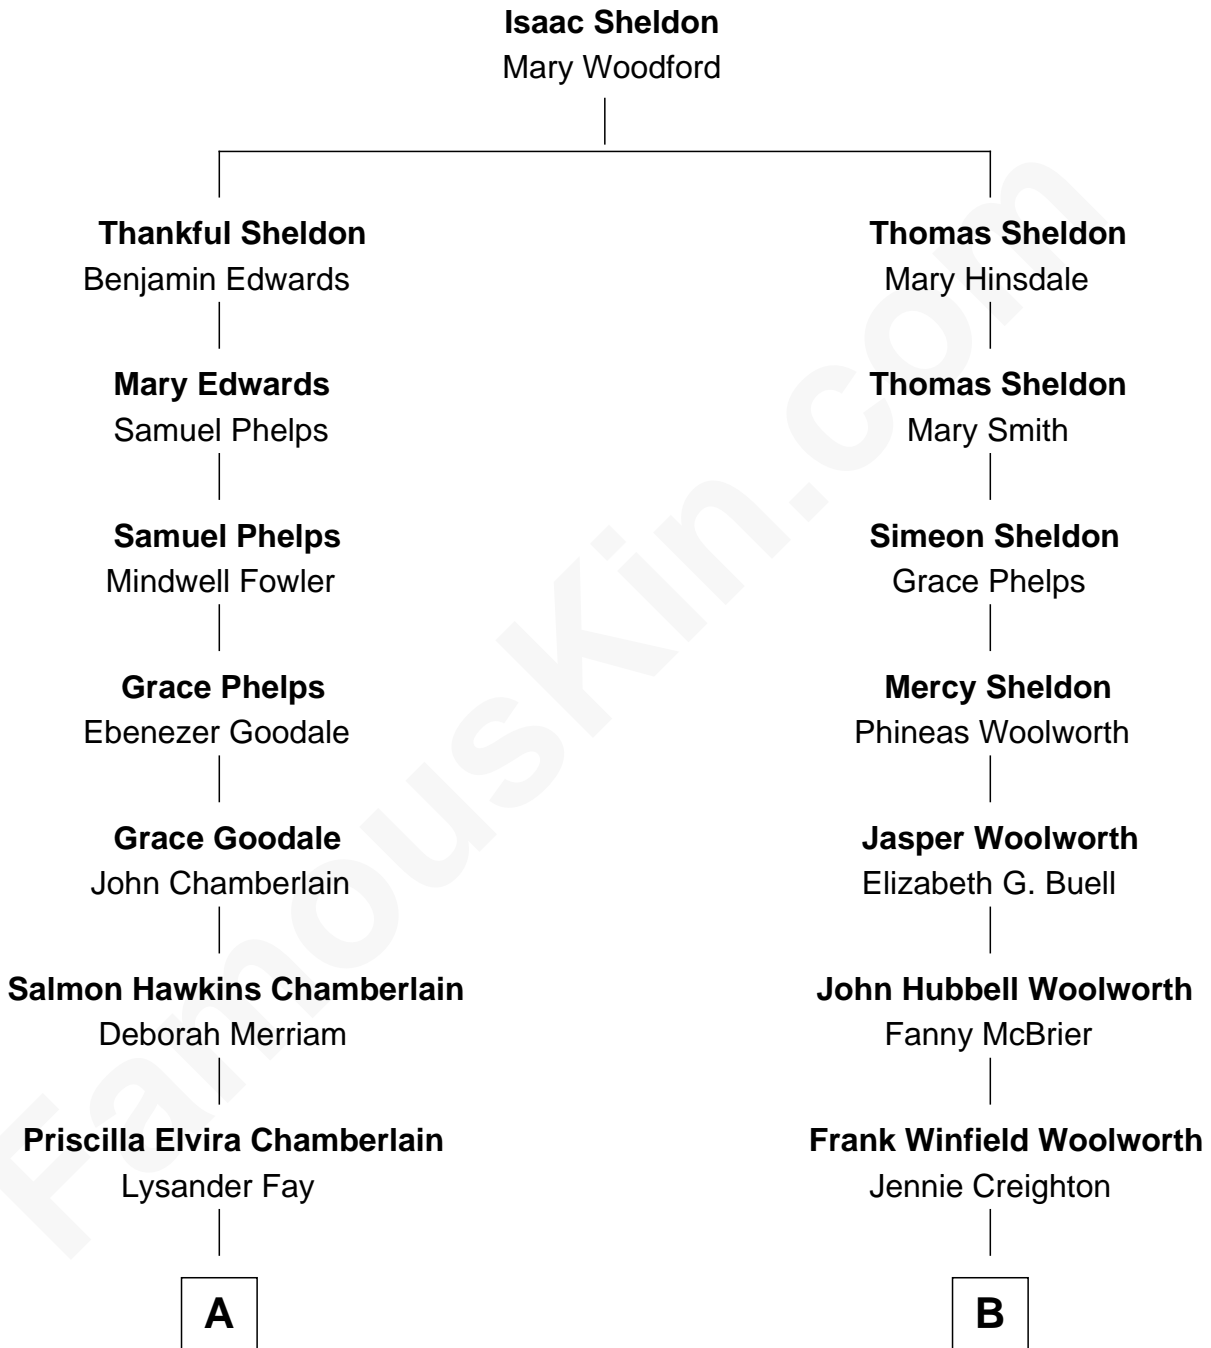

FamousKin.com Relationship Chart of

Matt Damon

Movie Actor

8th cousin 3 times removed of

Barbara Hutton

Socialite (aka "Poor Little Rich Girl")

FamousKin.com