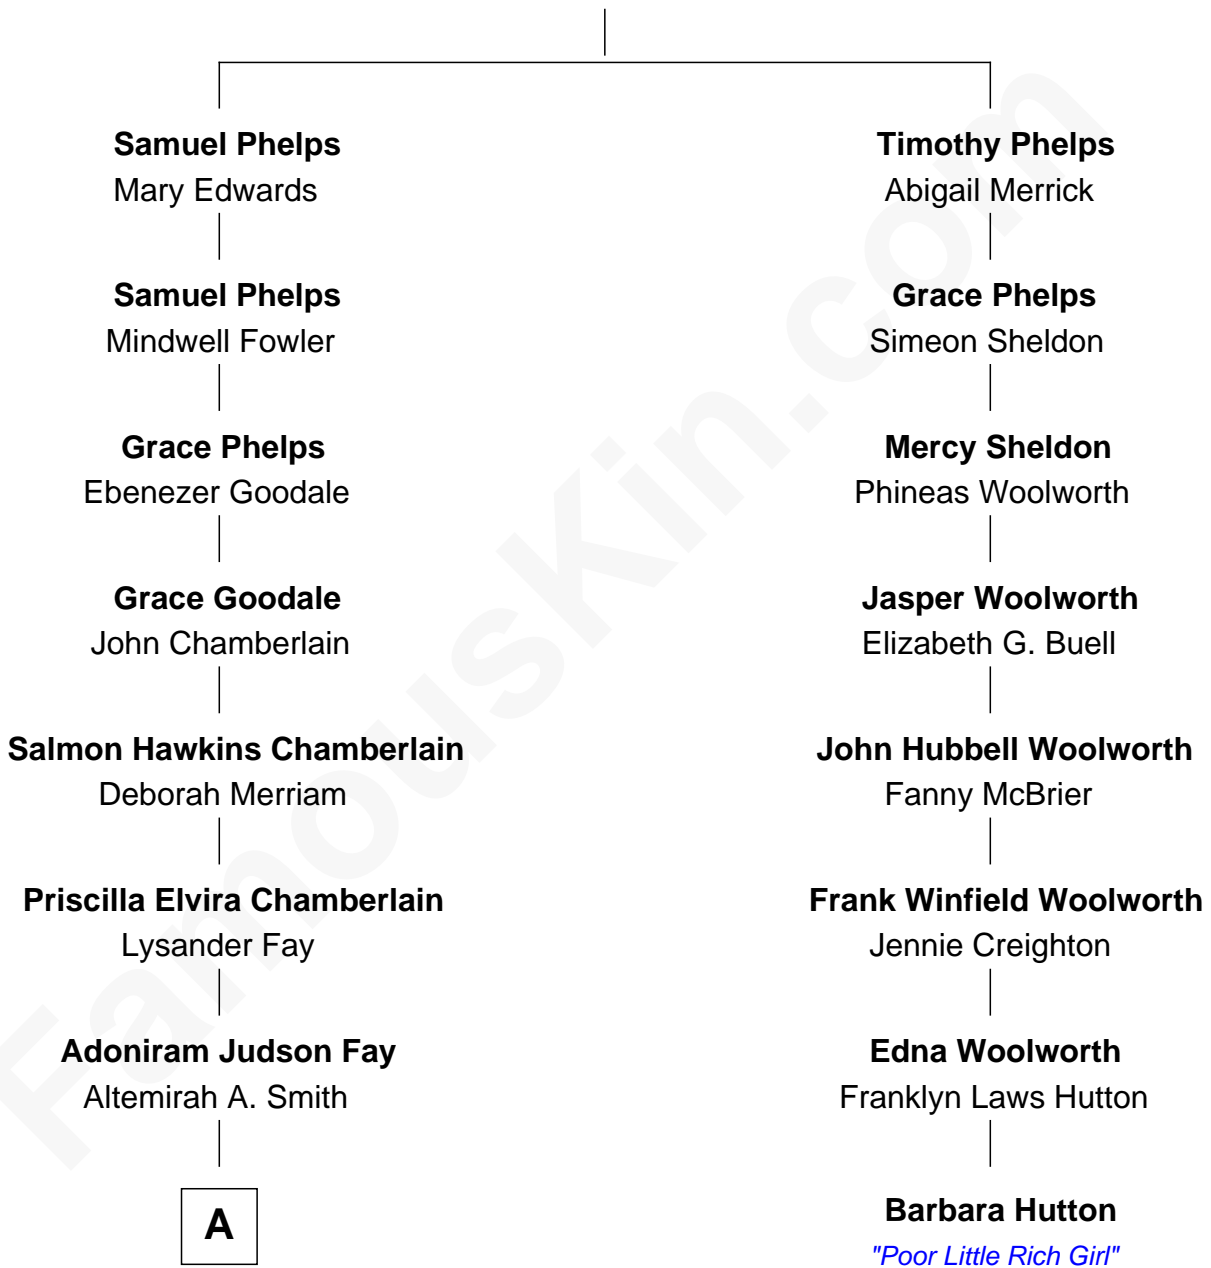

# FamousKin.com Relationship Chart of

**Matt Damon**

*Movie Actor*

7th cousin 3 times removed of

**Barbara Hutton**

*Socialite (aka "Poor Little Rich Girl")*

**Nathaniel Phelps**

Grace Martin

**A**

—  
**Clarence Farwell Fay**

Mabelle E. Kent

—  
**Roberta M. Fay**

Albert Howe Damon

—  
**Kent Telfer Damon**

Nancy June Carlsson-Paige

—  
**Matt Damon**