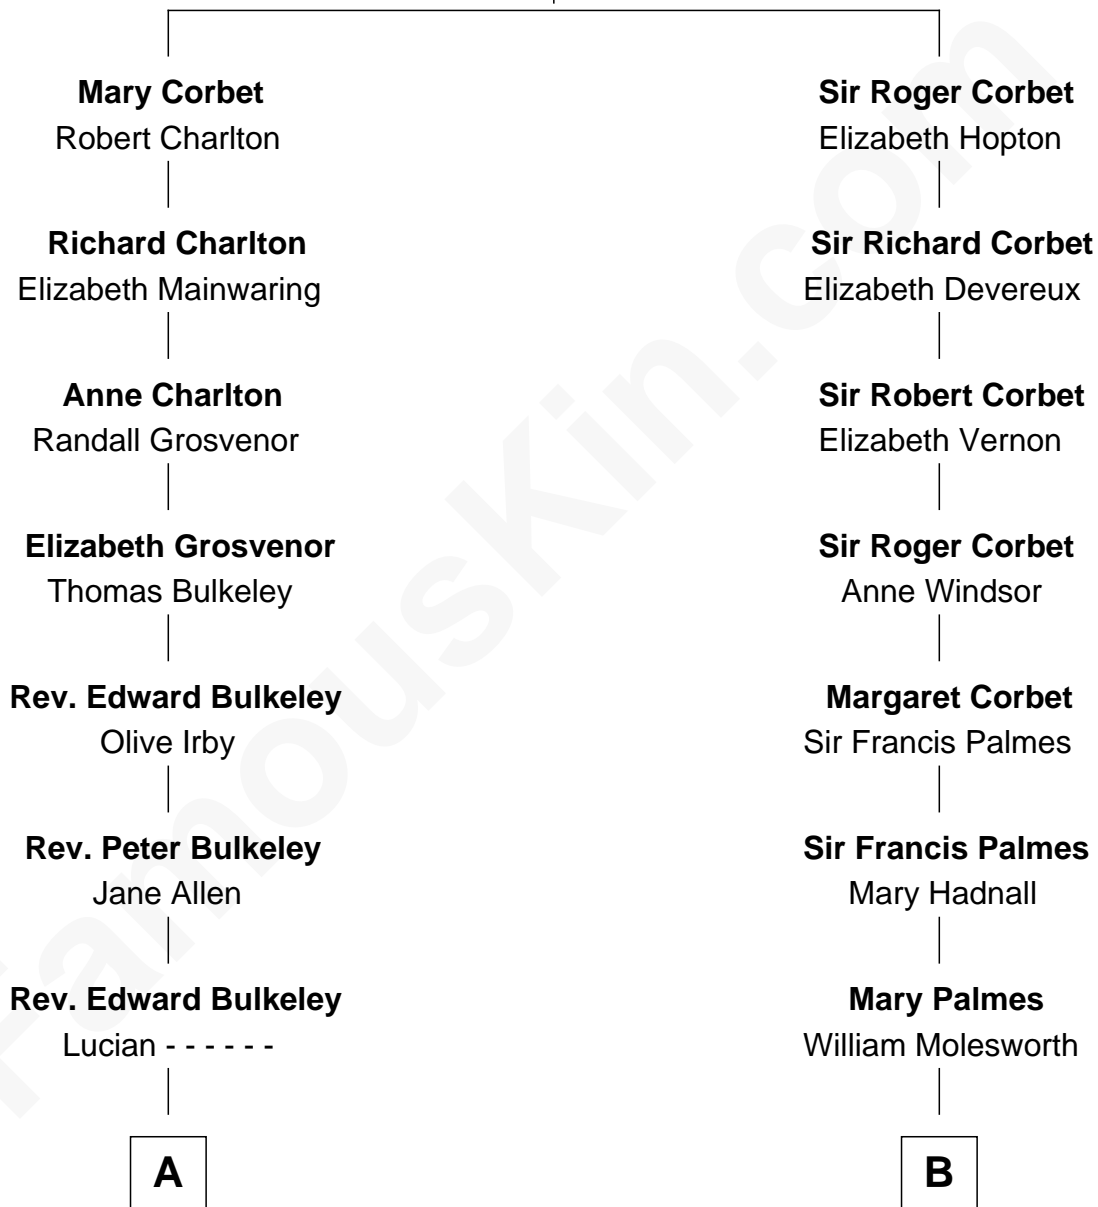

# FamousKin.com Relationship Chart of

**Matt Damon**  
*Movie Actor*

17th cousin 1 time removed of

**Prince William**  
*Prince of Wales*

**Sir Robert Corbet**  
Margaret - - - - -

**C**

**Princess Diana Frances Spencer**  
Charles III, King of the United Kingdom

**Prince William**  
*Prince of Wales*

FamousKin.com