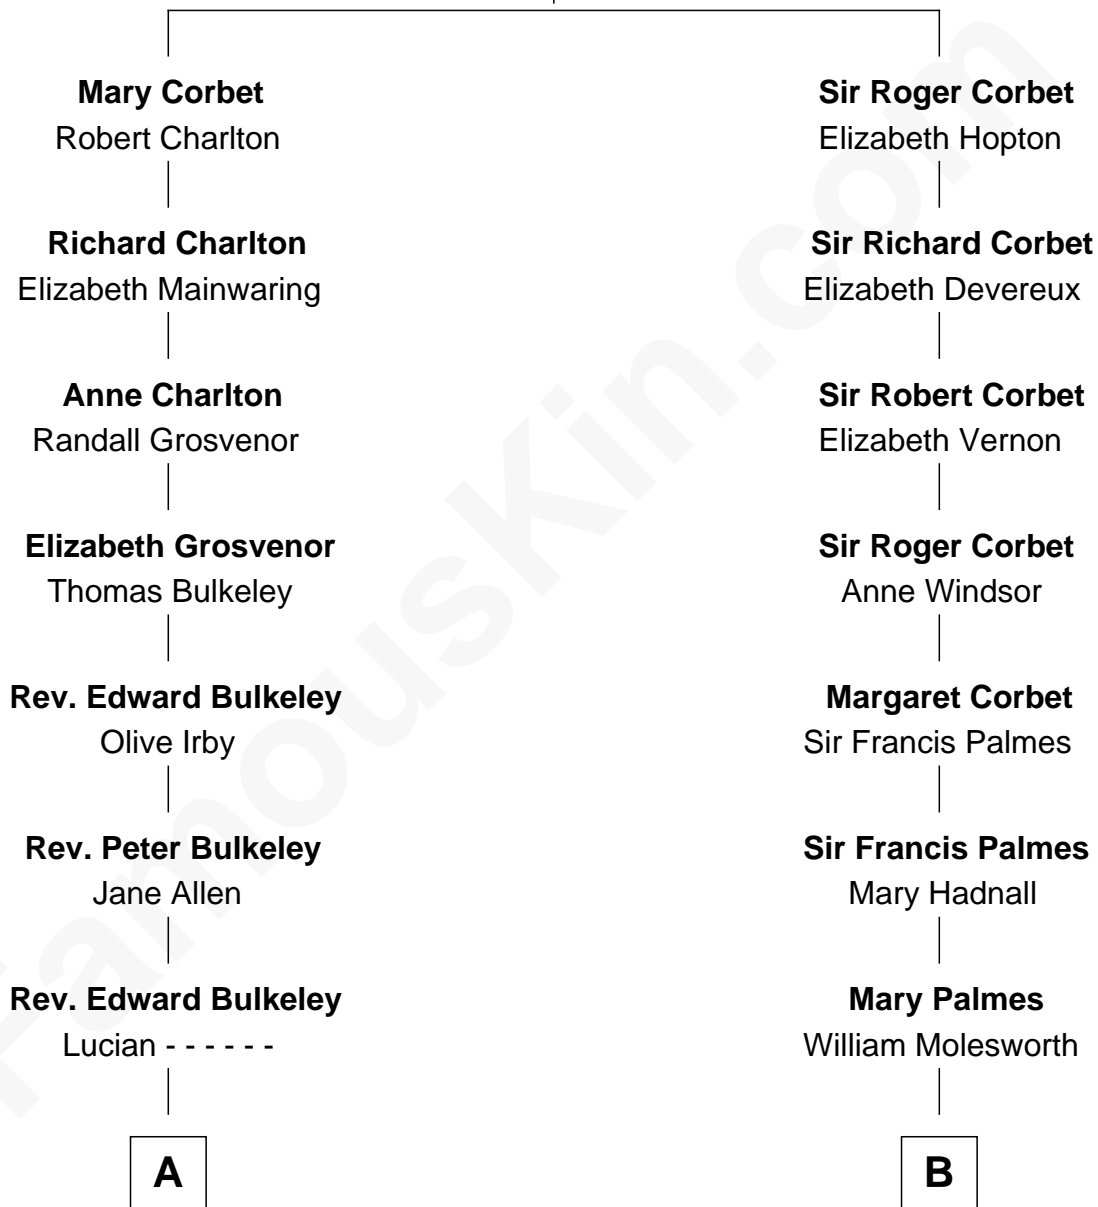

FamousKin.com Relationship Chart of

Matt Damon
Movie Actor

17th cousin 1 time removed of

Prince Harry
Duke of Sussex

Sir Robert Corbet
Margaret - - - - -

C

Princess Diana Frances Spencer
Charles III, King of the United Kingdom

Prince Harry
Duke of Sussex

FamousKin.com