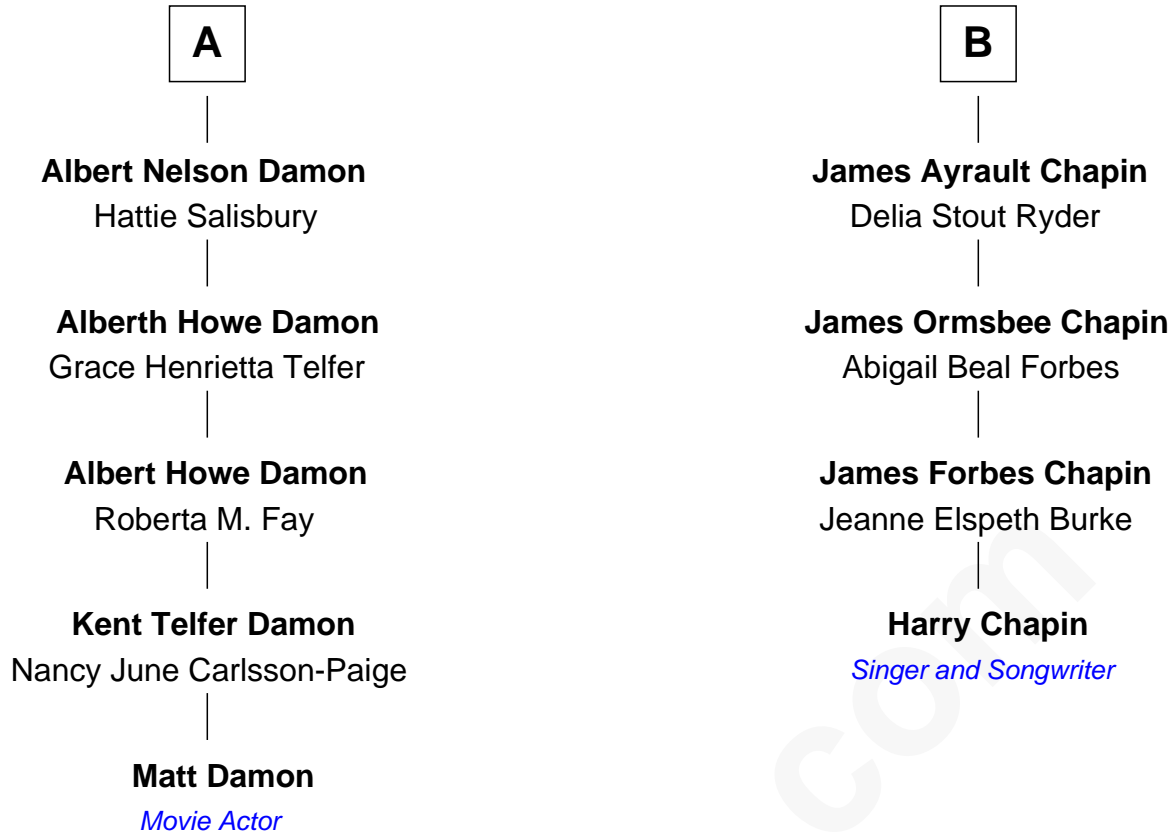

FamousKin.com Relationship Chart of

Matt Damon

Movie Actor

10th cousin 1 time removed of

Harry Chapin

Singer and Songwriter

John Sutton
Julian Adcocke

John Sutton
Elizabeth House

Elizabeth Sutton
Richard Mann

Rebecca Mann
Isaac Tilden

Rebecca Tilden
Isaac Owen

Abel Owen
Anna - - - - -

Lucy Owen
Jason Damon

Edmund H. Damon
Sarah Hicks

A

Mary Sutton
John Fitch

Mary Fitch
Thomas Ormsby

Daniel Ormsbee
Ruth - - - - -

Daniel Ormsbee
Keziah Cummings

Caleb Ormsbee
Molly Walker

Elizabeth Ormsbee
John Wing

Sarah Hunt Wing
Humeston Chapin

B

Harry Chapin photo by [Larry D. Moore](#) (CC BY-SA 3.0)