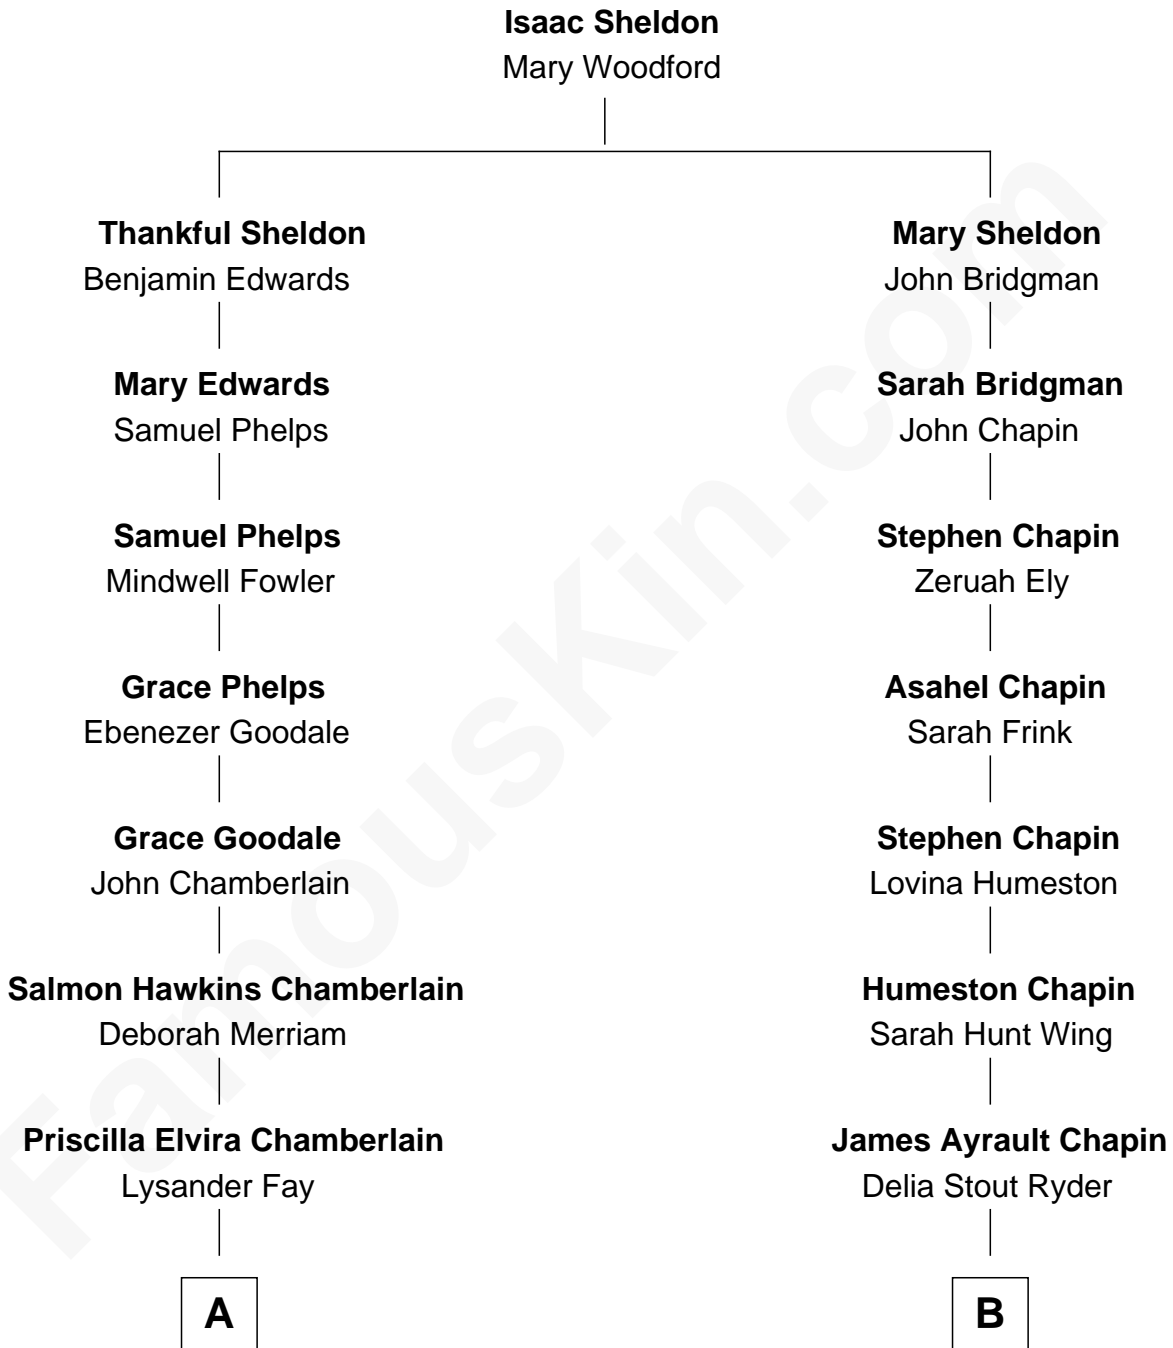

FamousKin.com Relationship Chart of

Matt Damon

Movie Actor

9th cousin 2 times removed of

Harry Chapin

Singer and Songwriter

Harry Chapin photo by [Larry D. Moore](#) (CC BY-SA 3.0)