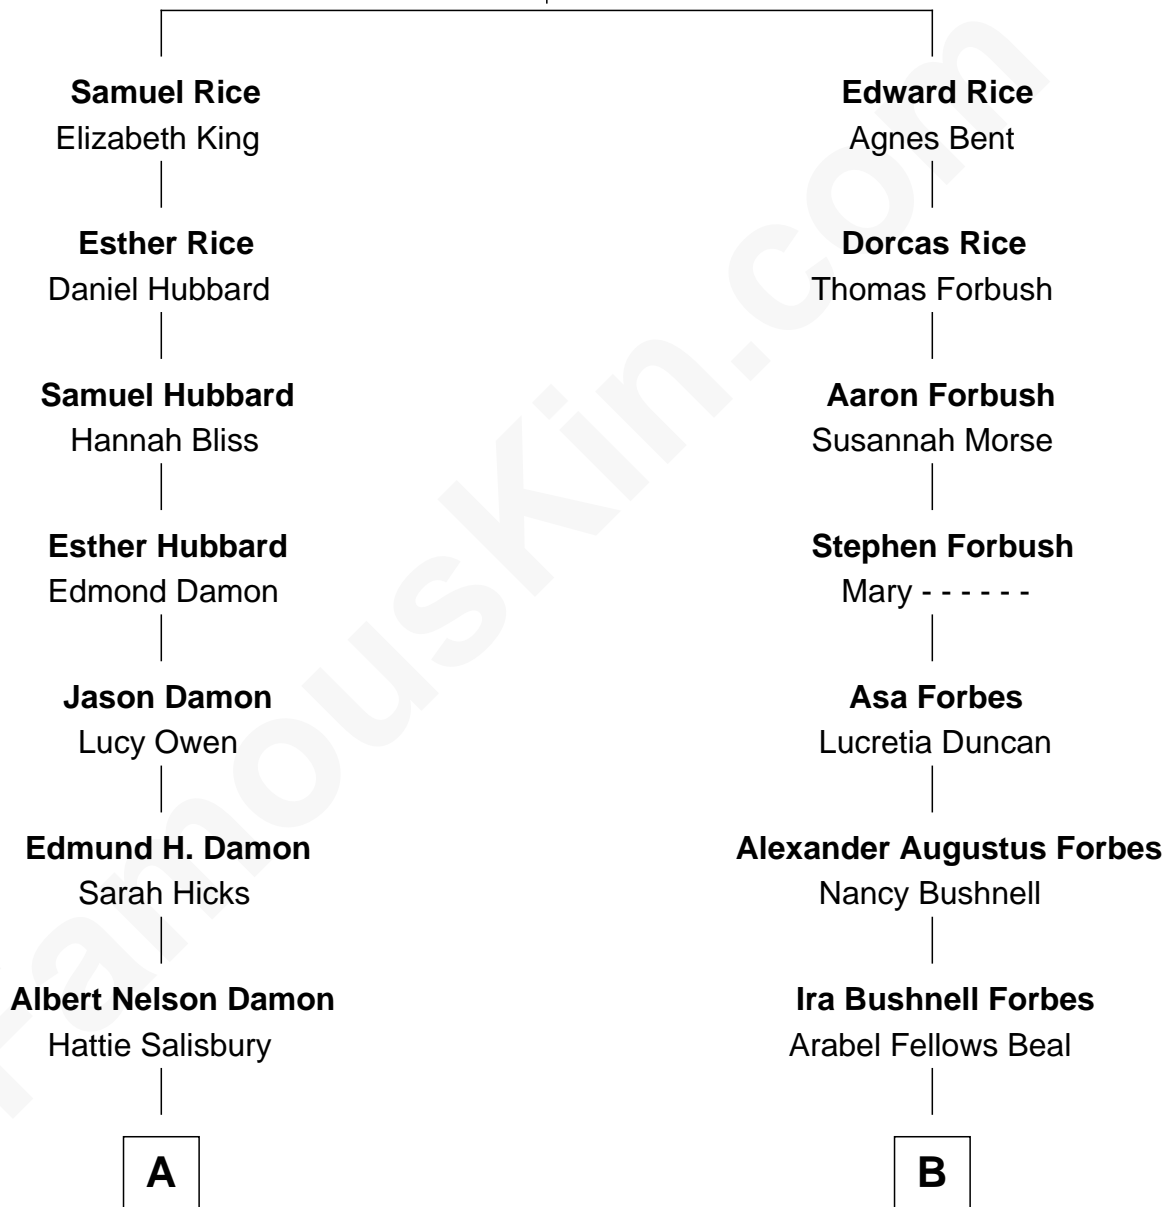

# FamousKin.com Relationship Chart of

**Matt Damon**

*Movie Actor*

9th cousin 1 time removed of

**Harry Chapin**

*Singer and Songwriter*

**Edmund Rice**  
Thomasine Frost

Harry Chapin photo by [Larry D. Moore](#) (CC BY-SA 3.0)