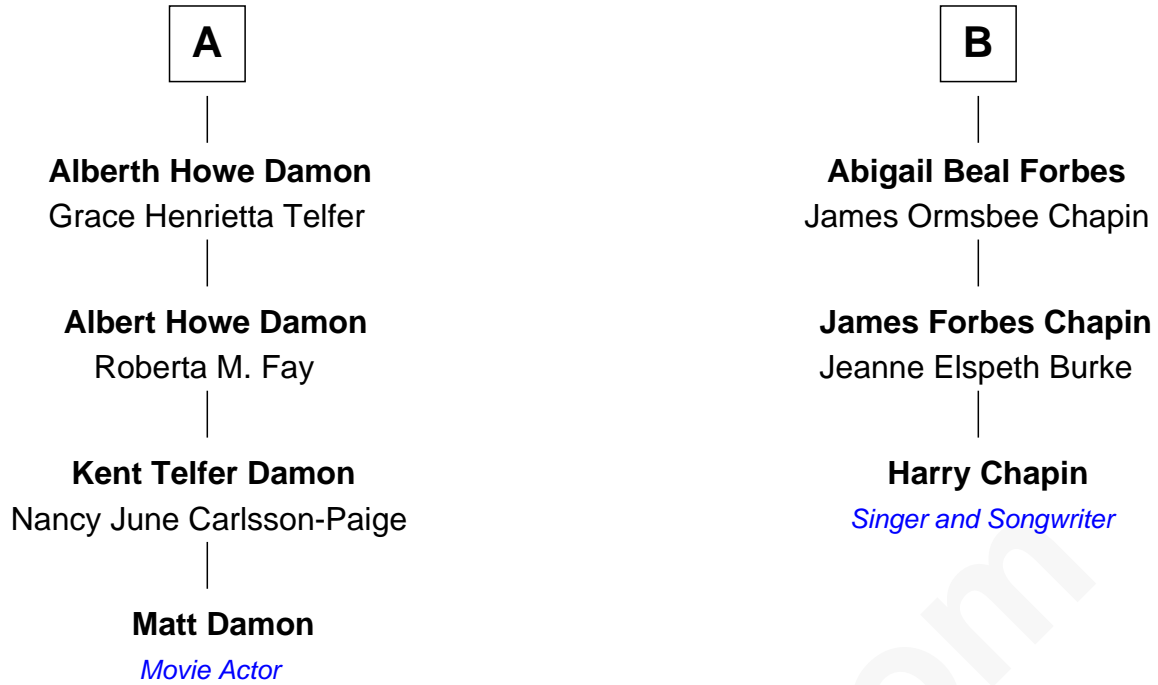

# FamousKin.com Relationship Chart of

**Matt Damon**

*Movie Actor*

9th cousin 1 time removed of

**Harry Chapin**

*Singer and Songwriter*

**Edmund Rice**  
Thomasine Frost

Harry Chapin photo by [Larry D. Moore](#) (CC BY-SA 3.0)