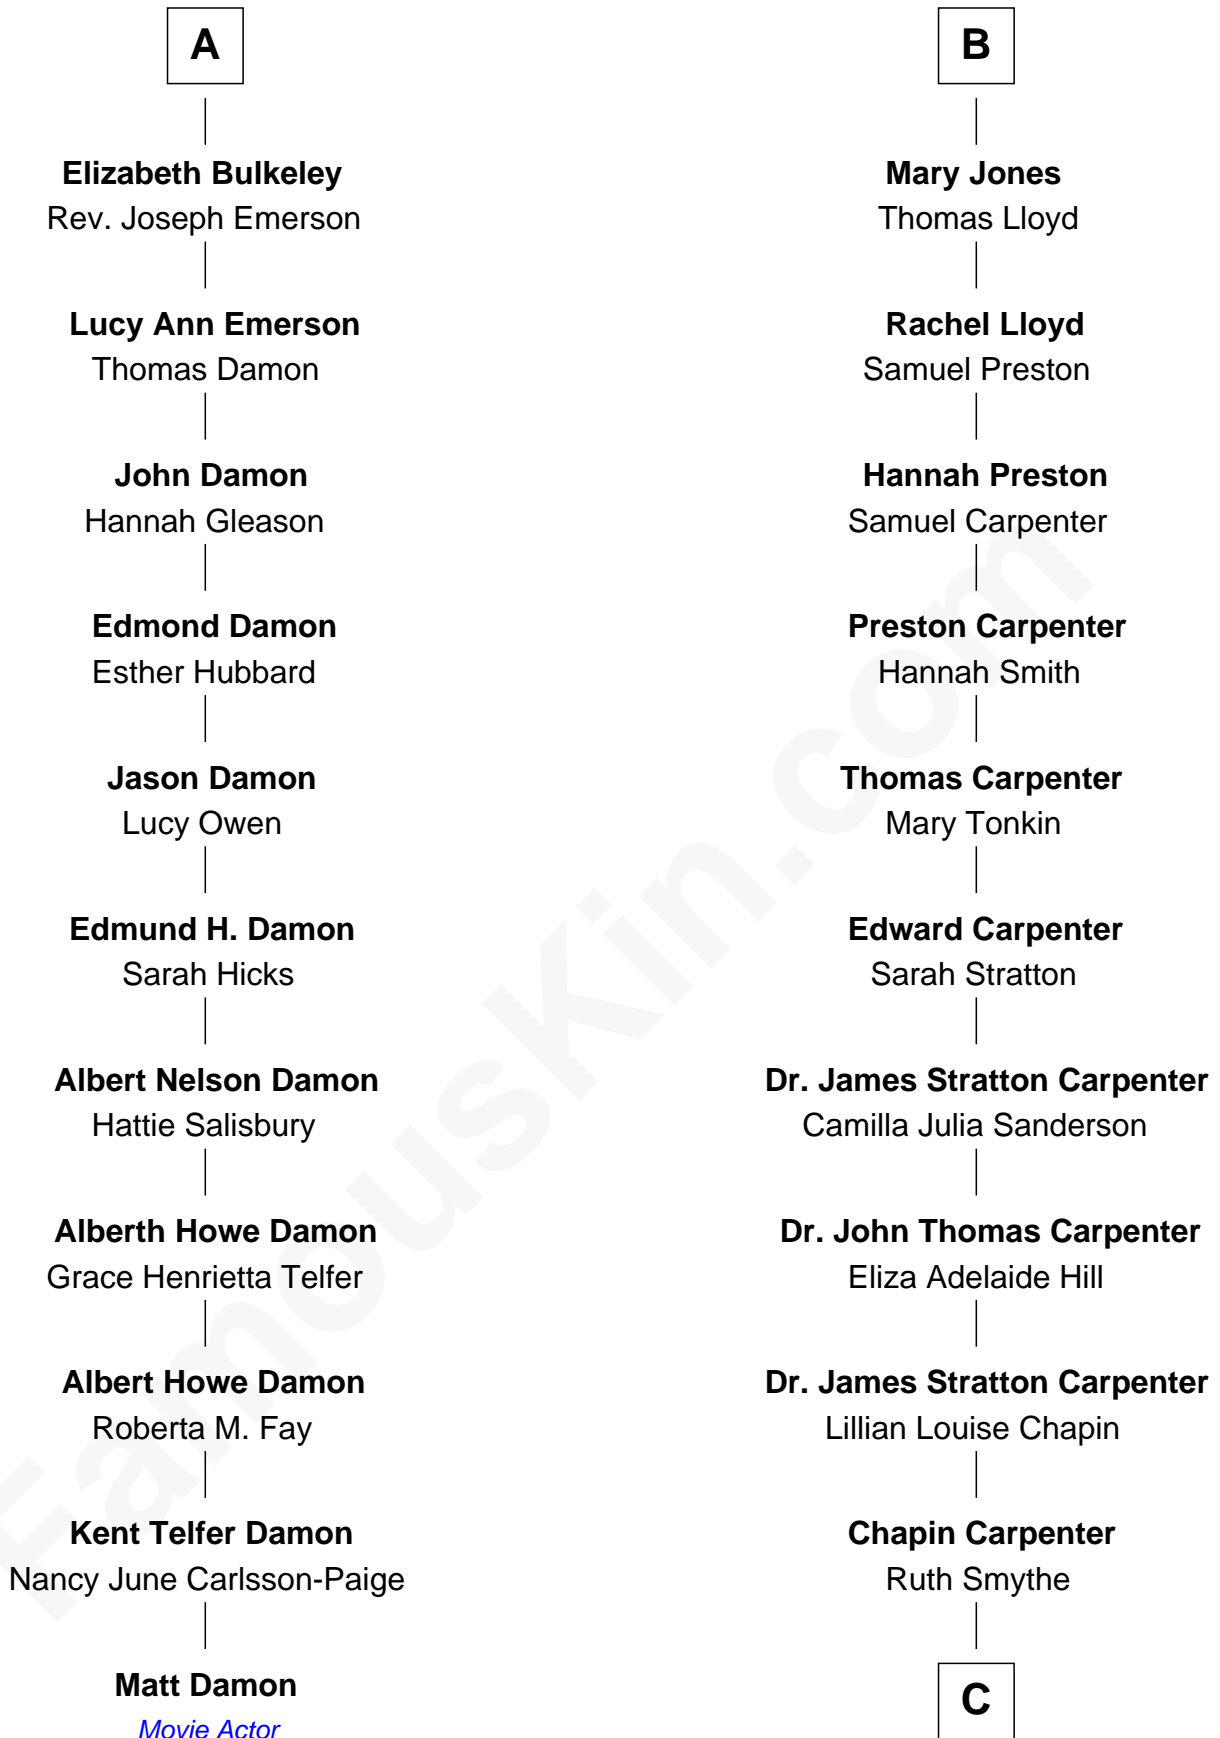

FamousKin.com Relationship Chart of

Matt Damon
Movie Actor

17th cousin 1 time removed of

Mary Chapin Carpenter
Singer and Songwriter

Sir Robert Corbet
Margaret - - - - -

C

Chapin Carpenter
Mary Bowie Robertson

Mary Chapin Carpenter
Singer and Songwriter

FamousKin.com