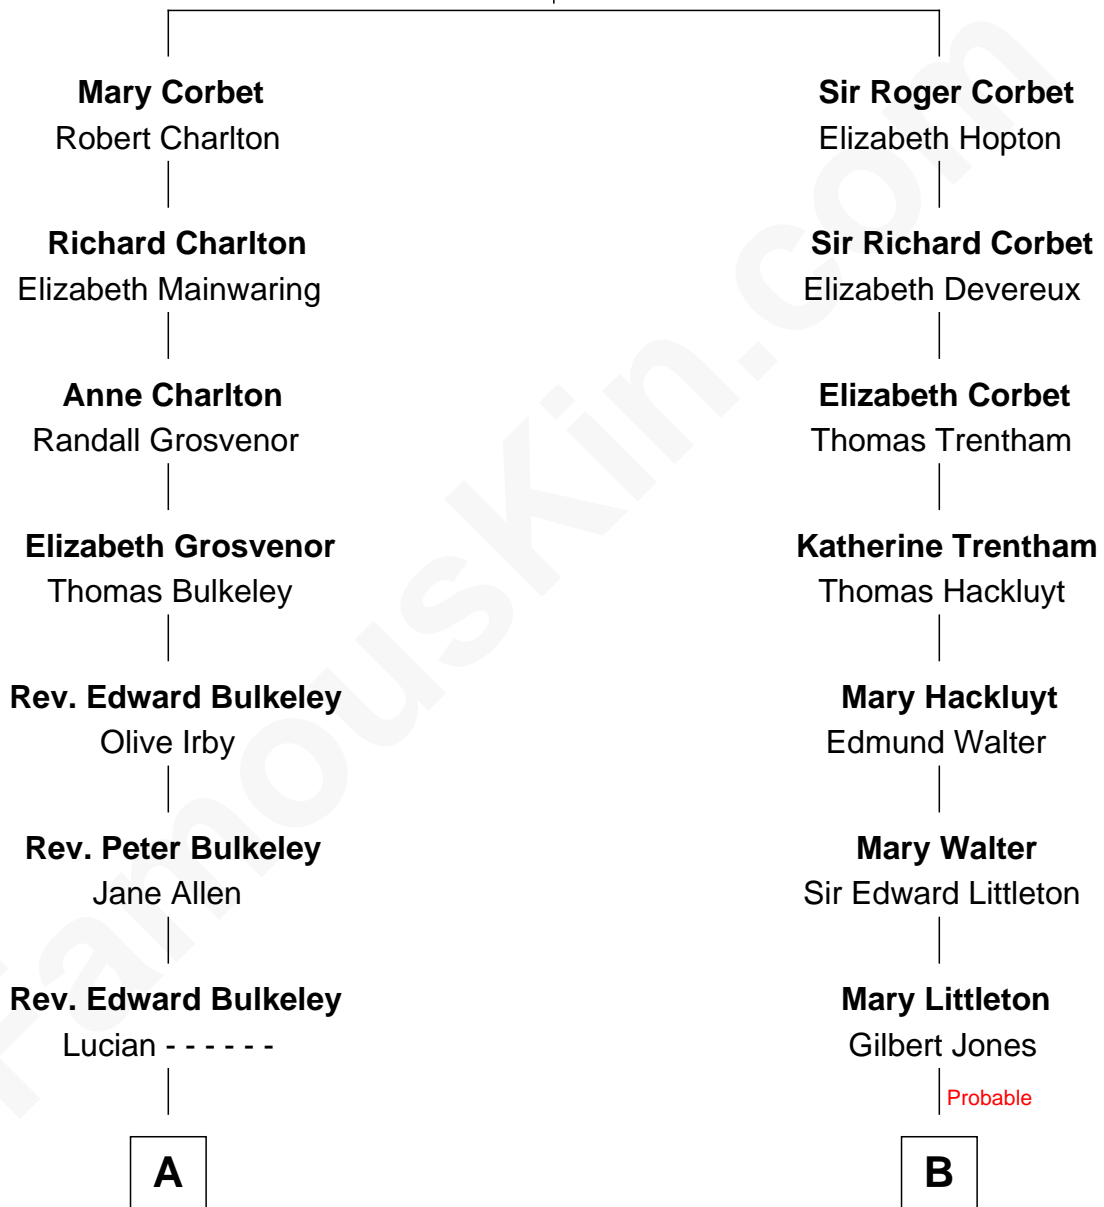

FamousKin.com Relationship Chart of

Matt Damon
Movie Actor

17th cousin 1 time removed of

Mary Chapin Carpenter
Singer and Songwriter

Sir Robert Corbet
Margaret - - - - -

C

Chapin Carpenter
Mary Bowie Robertson

Mary Chapin Carpenter
Singer and Songwriter

FamousKin.com