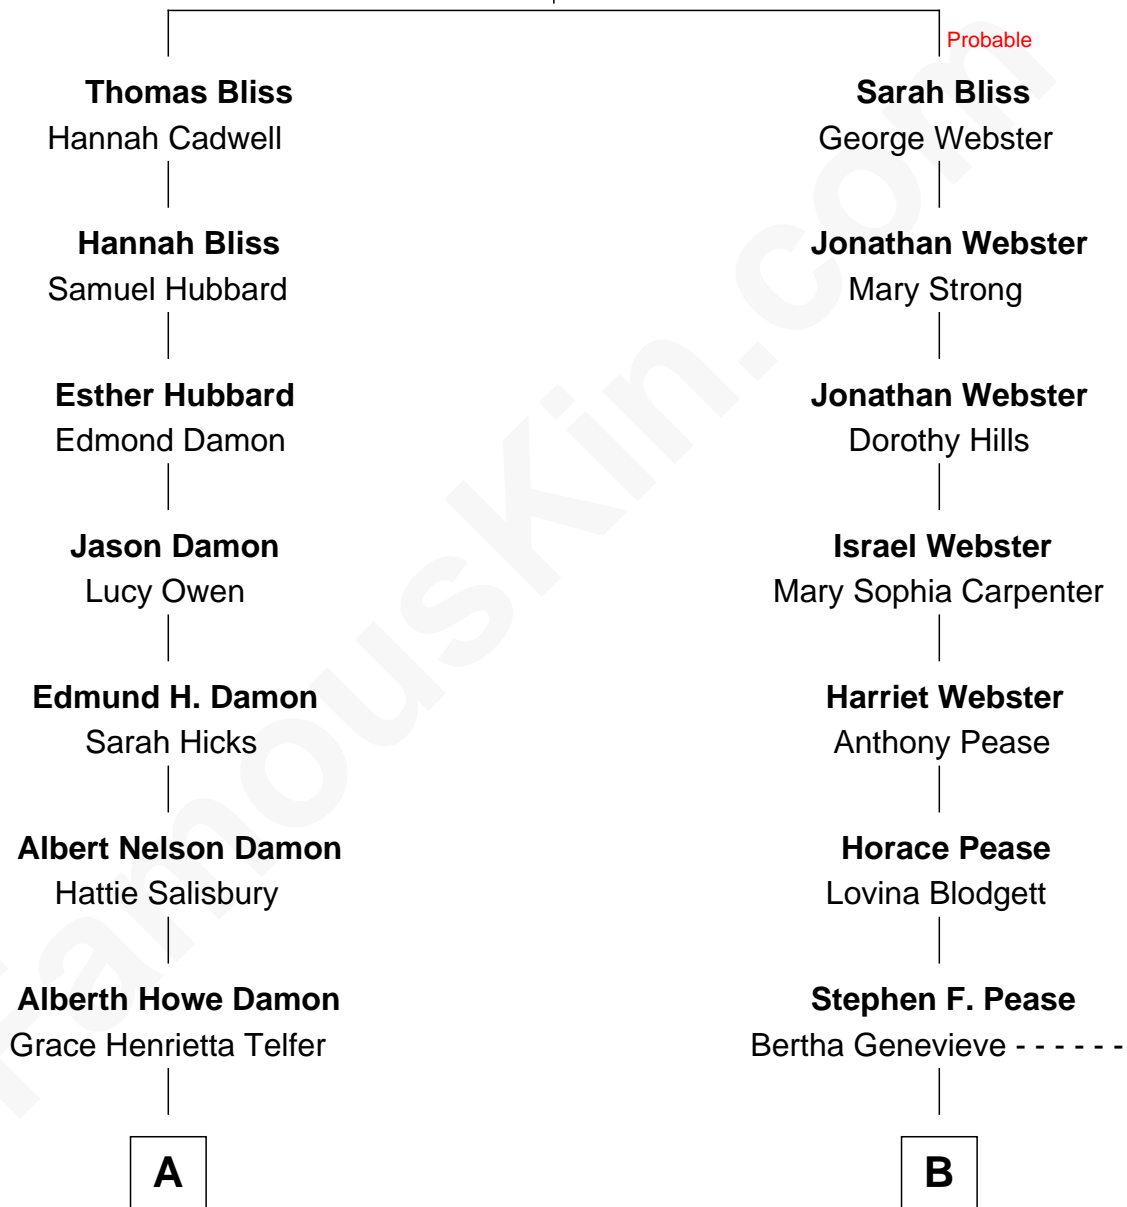

FamousKin.com Relationship Chart of

Matt Damon

Movie Actor

9th cousin of

Mark David Chapman

Assassinated John Lennon

Samuel Bliss

Mary Leonard

FamousKin.com