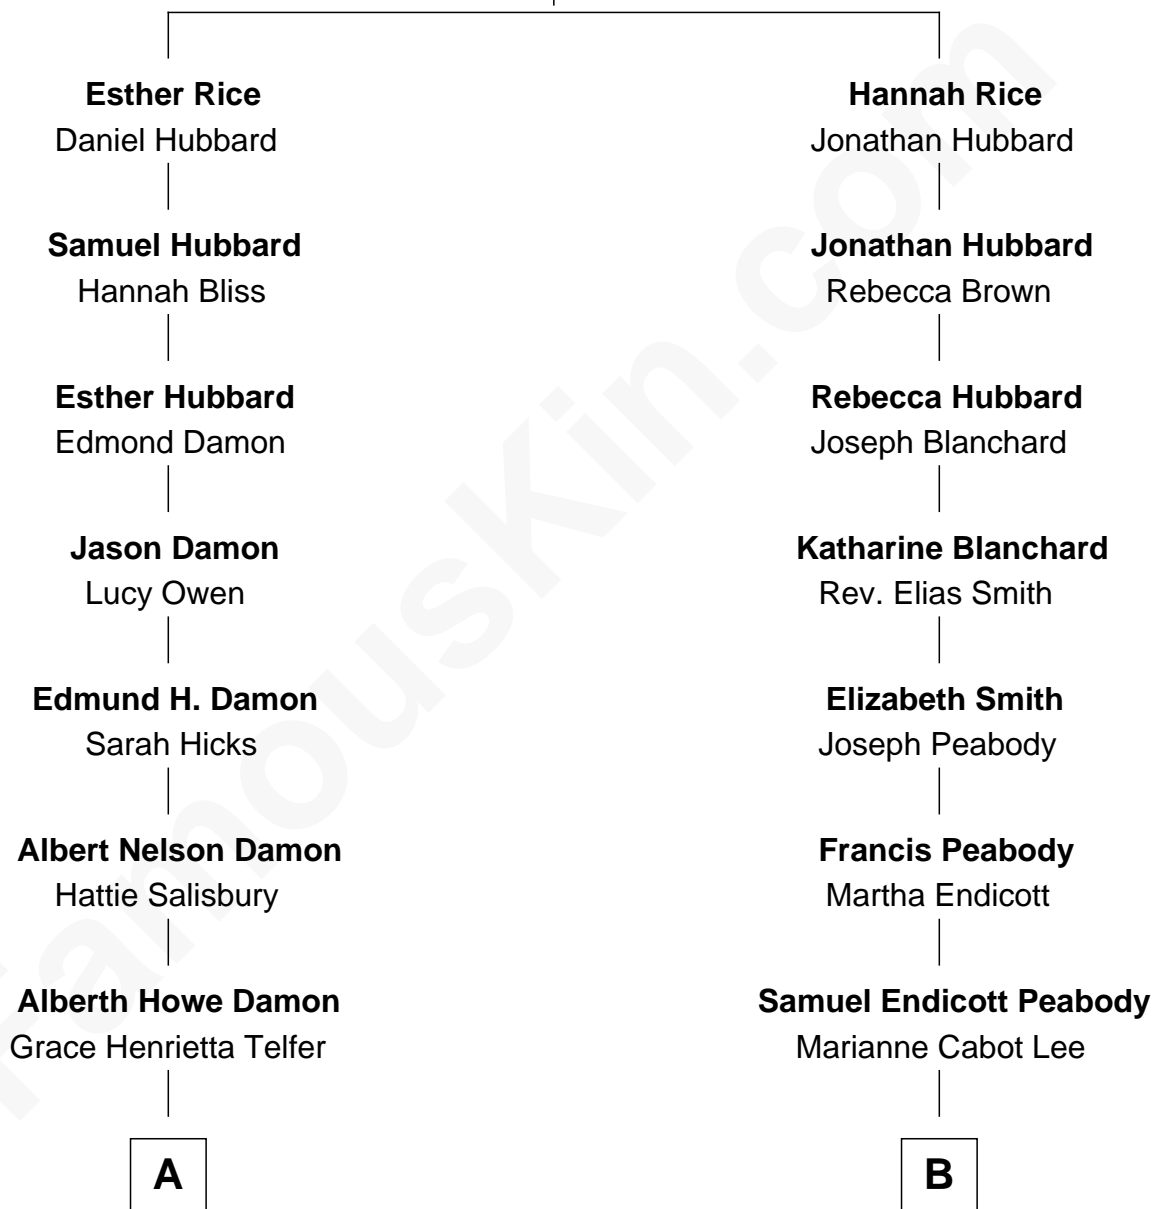

FamousKin.com Relationship Chart of

Matt Damon

Movie Actor

9th cousin of

Endicott Peabody

62nd Governor of Massachusetts

Samuel Rice
Elizabeth King

FamousKin.com