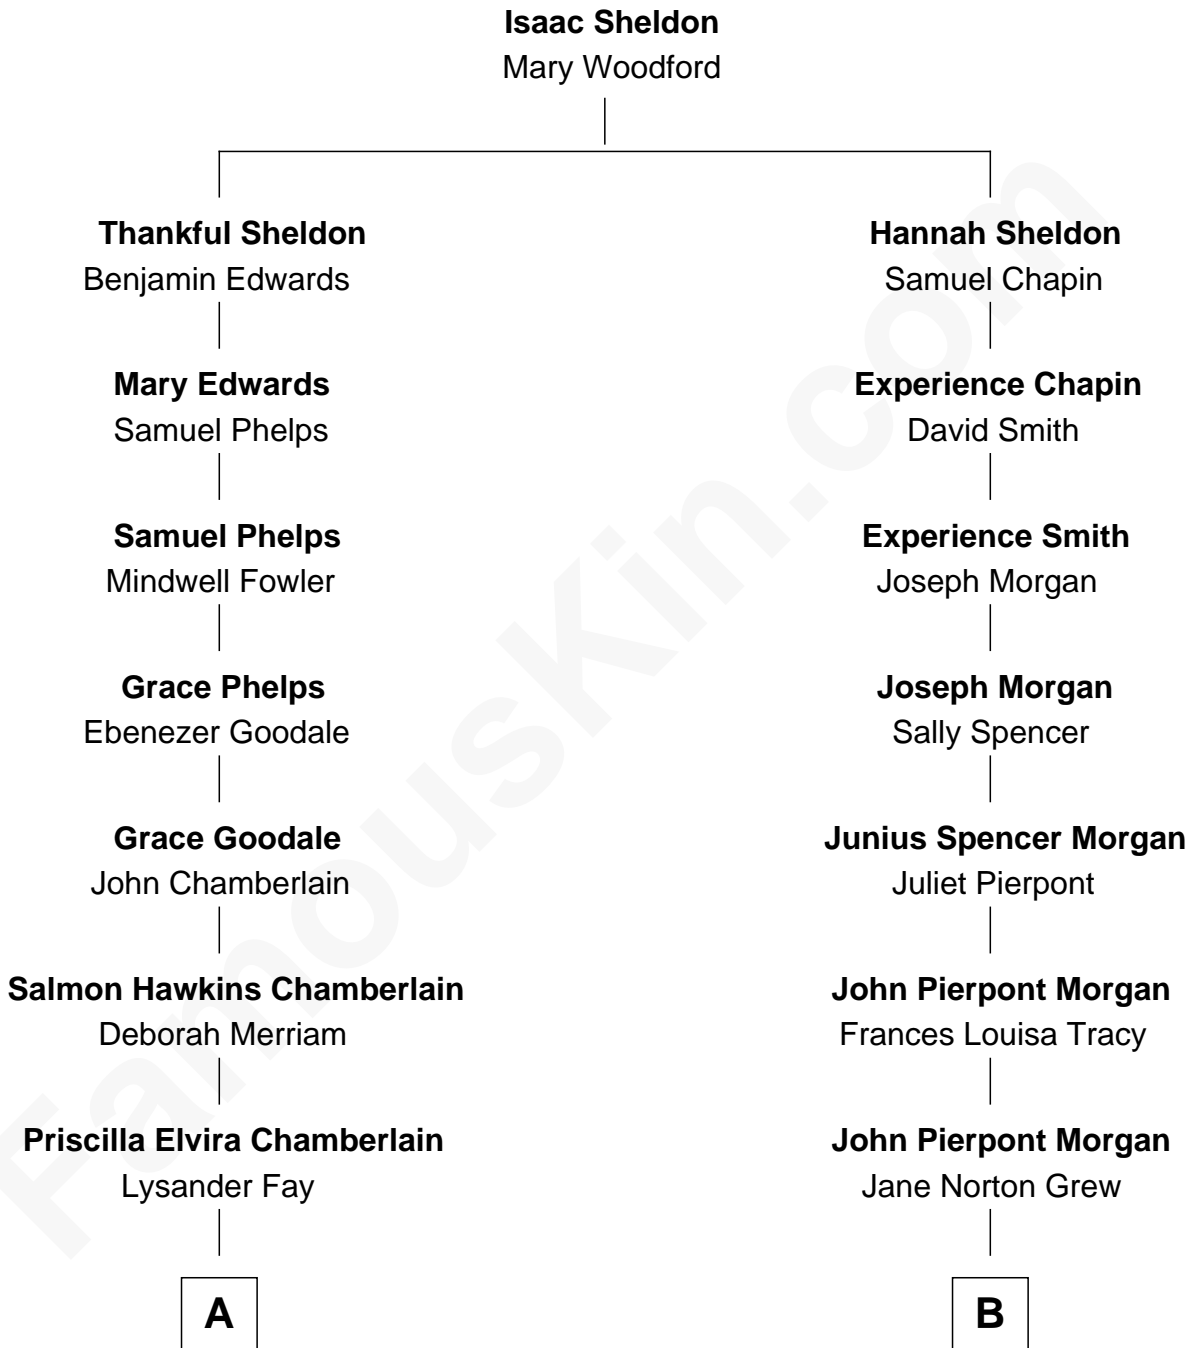

FamousKin.com Relationship Chart of

Matt Damon
Movie Actor

8th cousin 3 times removed of

John Adams Morgan
1952 Olympic Sailing Gold Medalist

FamousKin.com