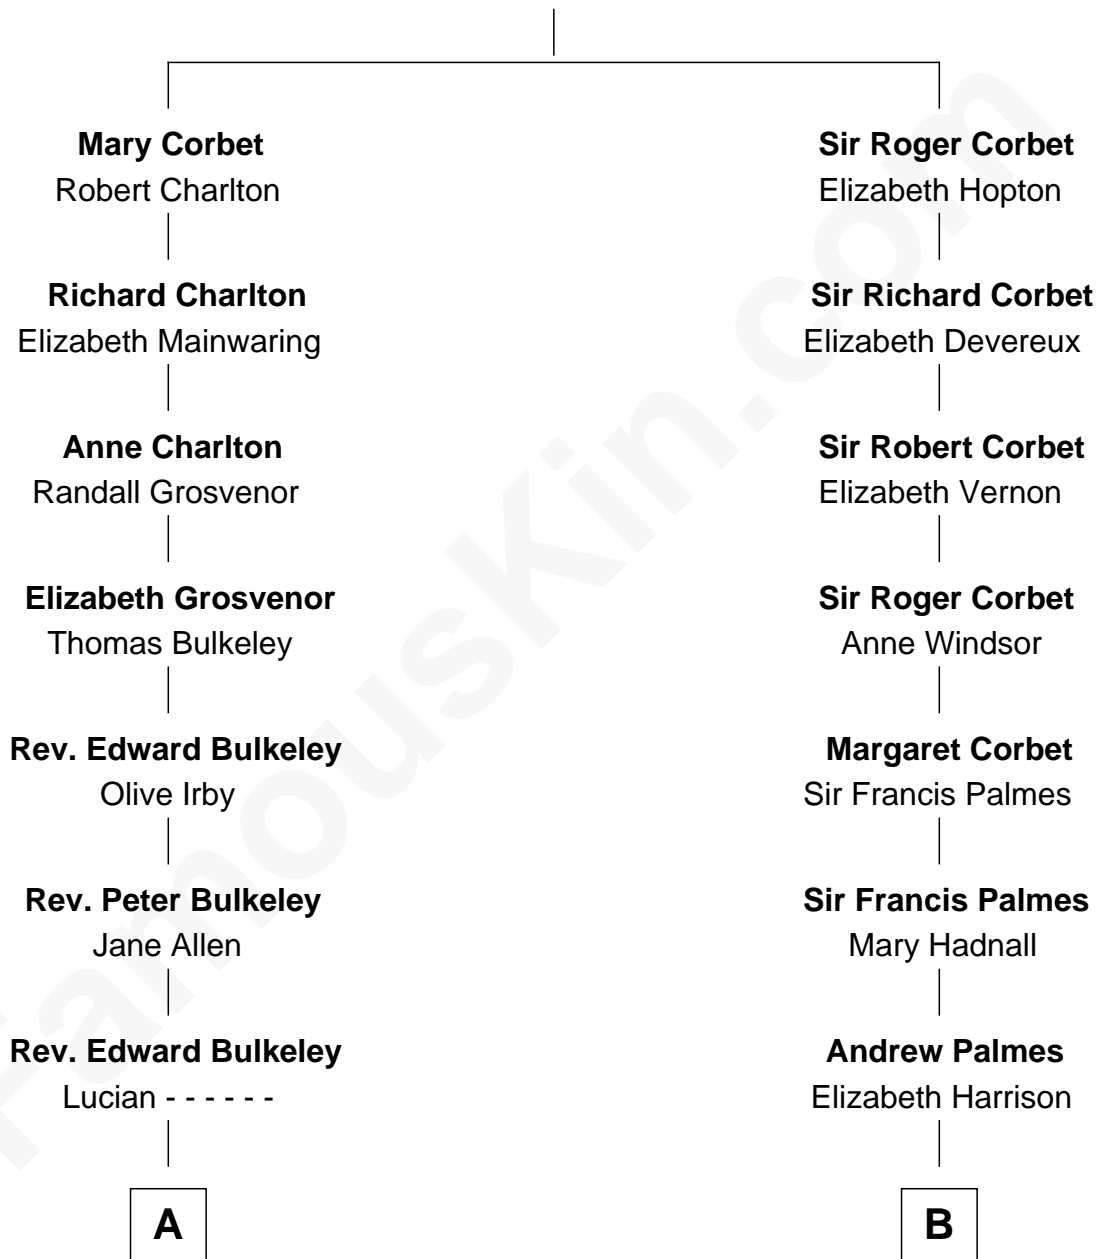

# FamousKin.com Relationship Chart of

**Matt Damon**

*Movie Actor*

17th cousin 1 time removed of

**Benedict Cumberbatch**

*Movie, Television and Stage Actor*

**Sir Robert Corbet**

Margaret - - - - -

C

Timothy Carlton Congdon Cumberbatch

Wanda Ventham

**Benedict Cumberbatch**

*Movie, Television and Stage Actor*

FamousKin.com