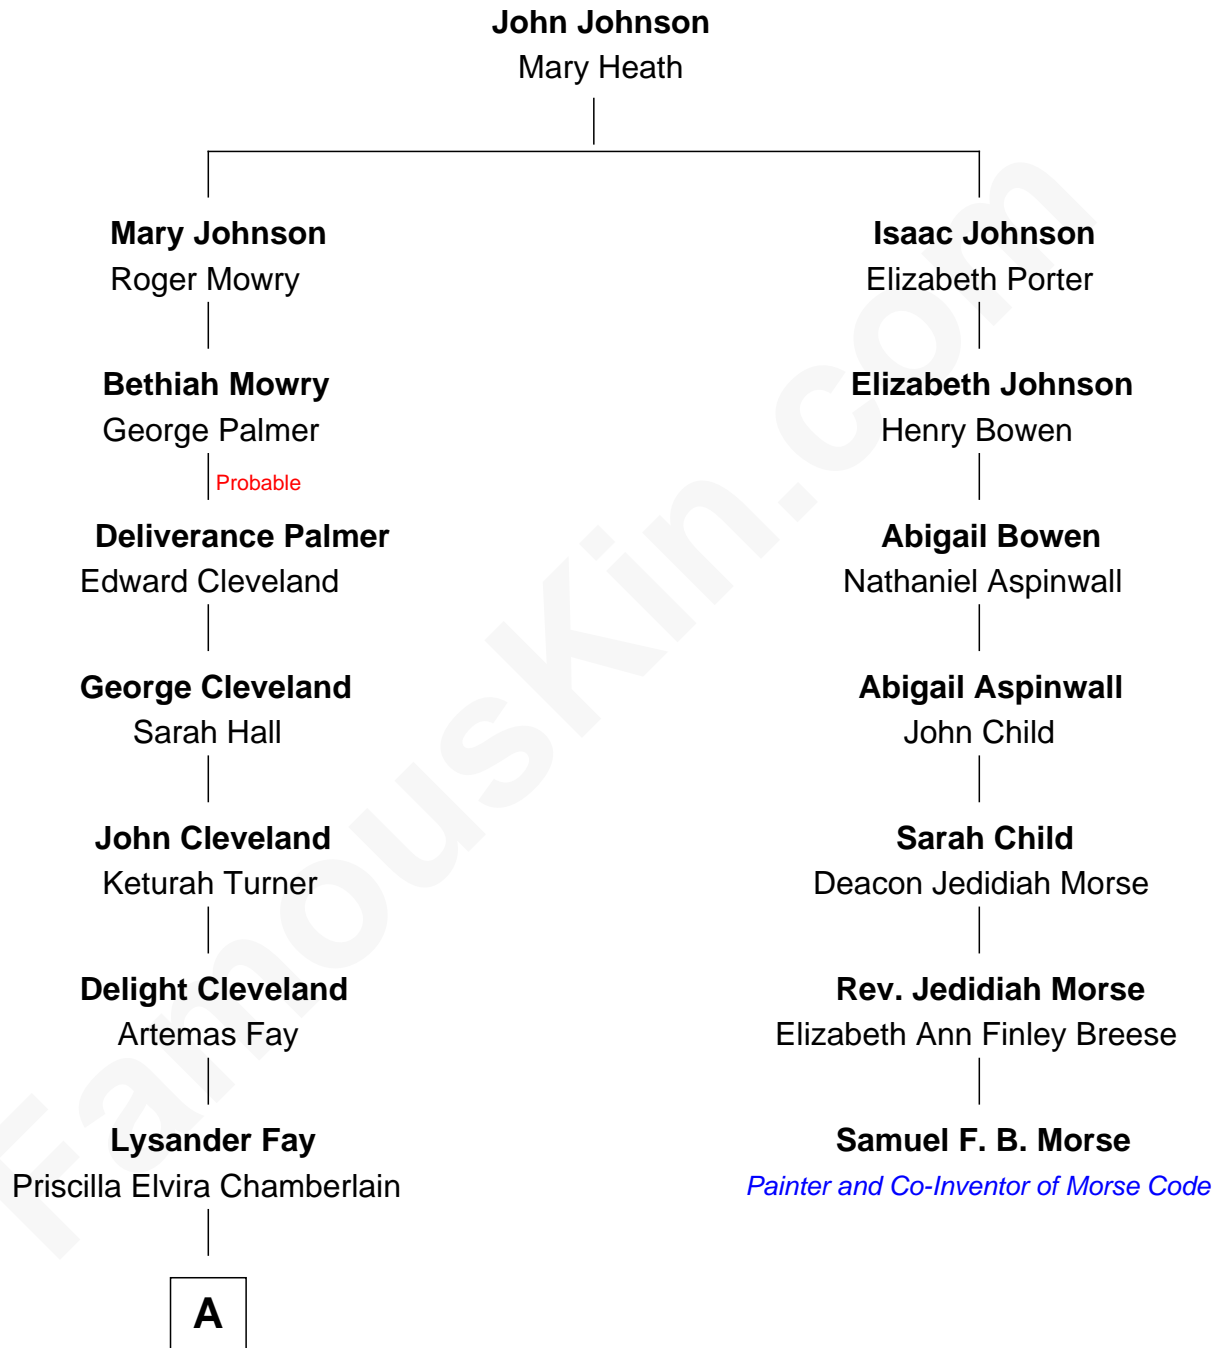

FamousKin.com Relationship Chart of

Matt Damon

Movie Actor

6th cousin 5 times removed of

Samuel F. B. Morse

Painter and Co-Inventor of Morse Code

FamousKin.com