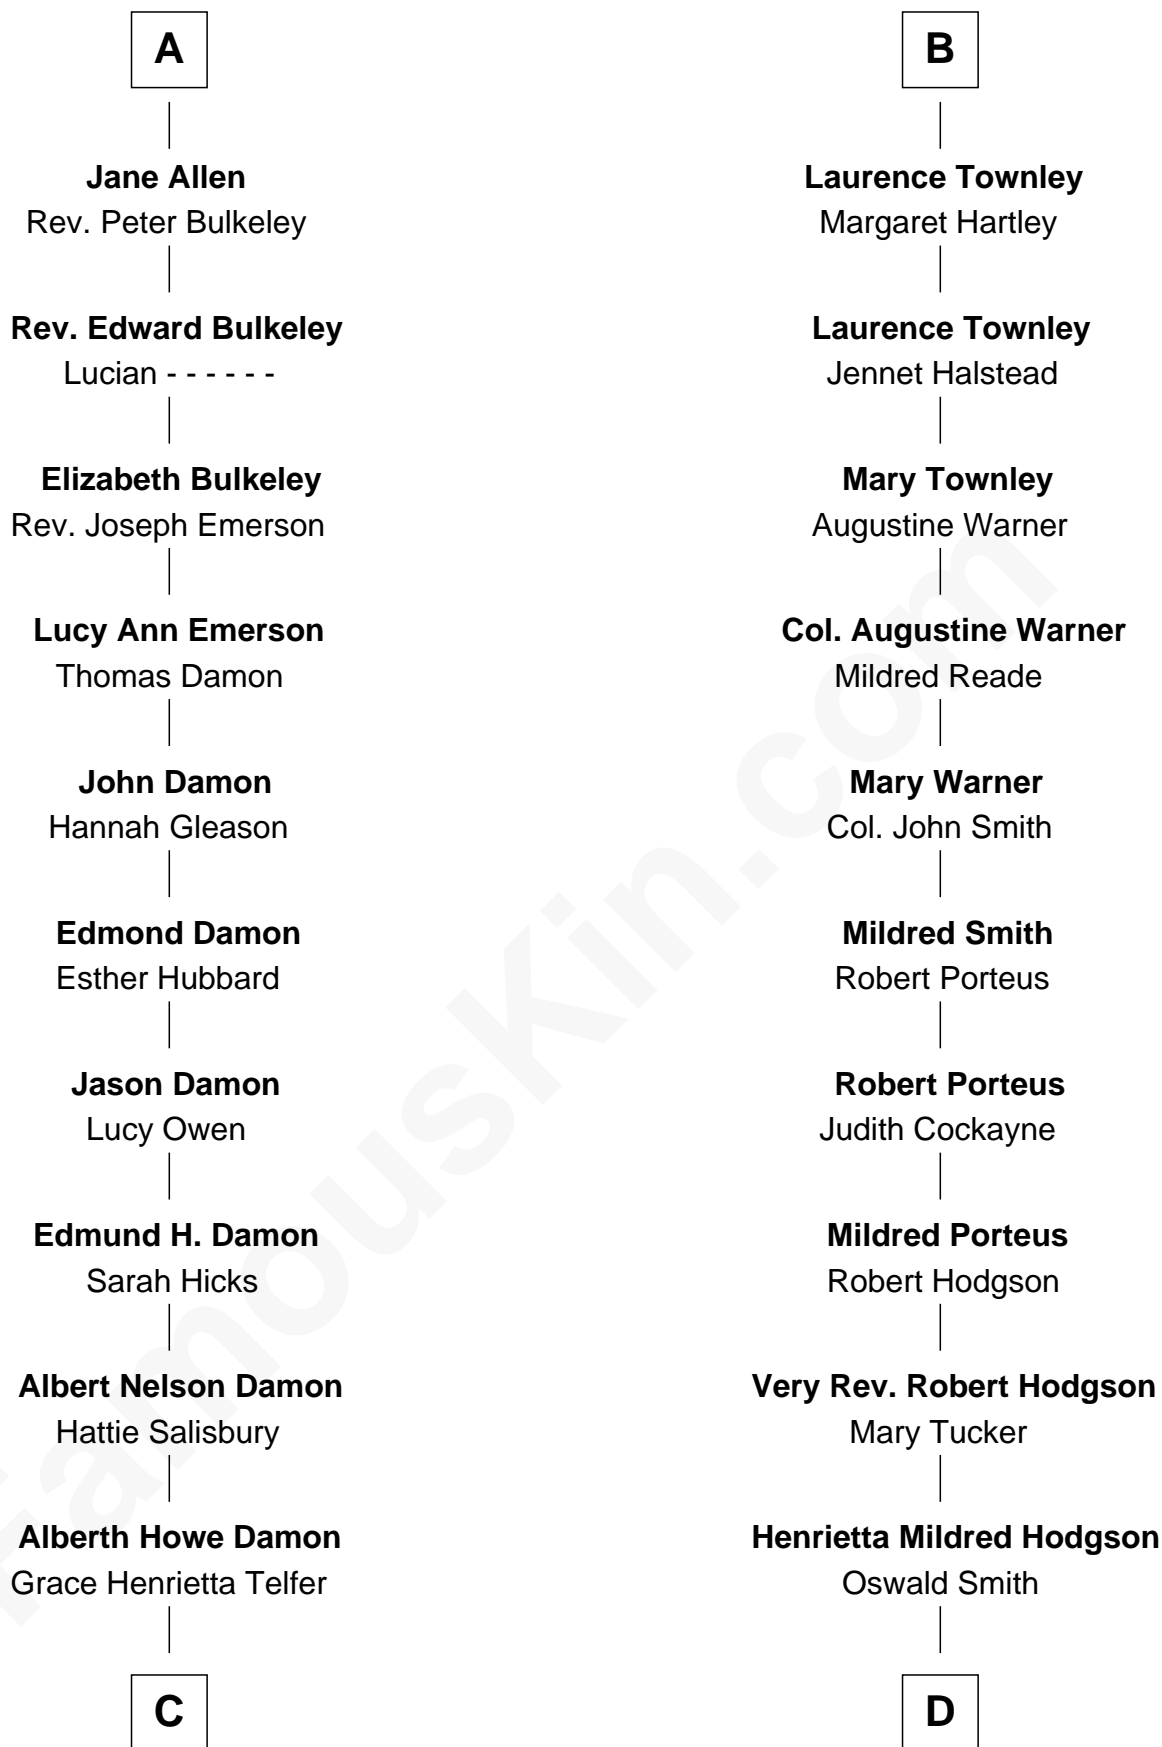

FamousKin.com Relationship Chart of

Matt Damon

Movie Actor

19th cousin 1 time removed of

Queen Elizabeth II

Queen of the United Kingdom

Elizabeth II photo by [Eric Draper](#)