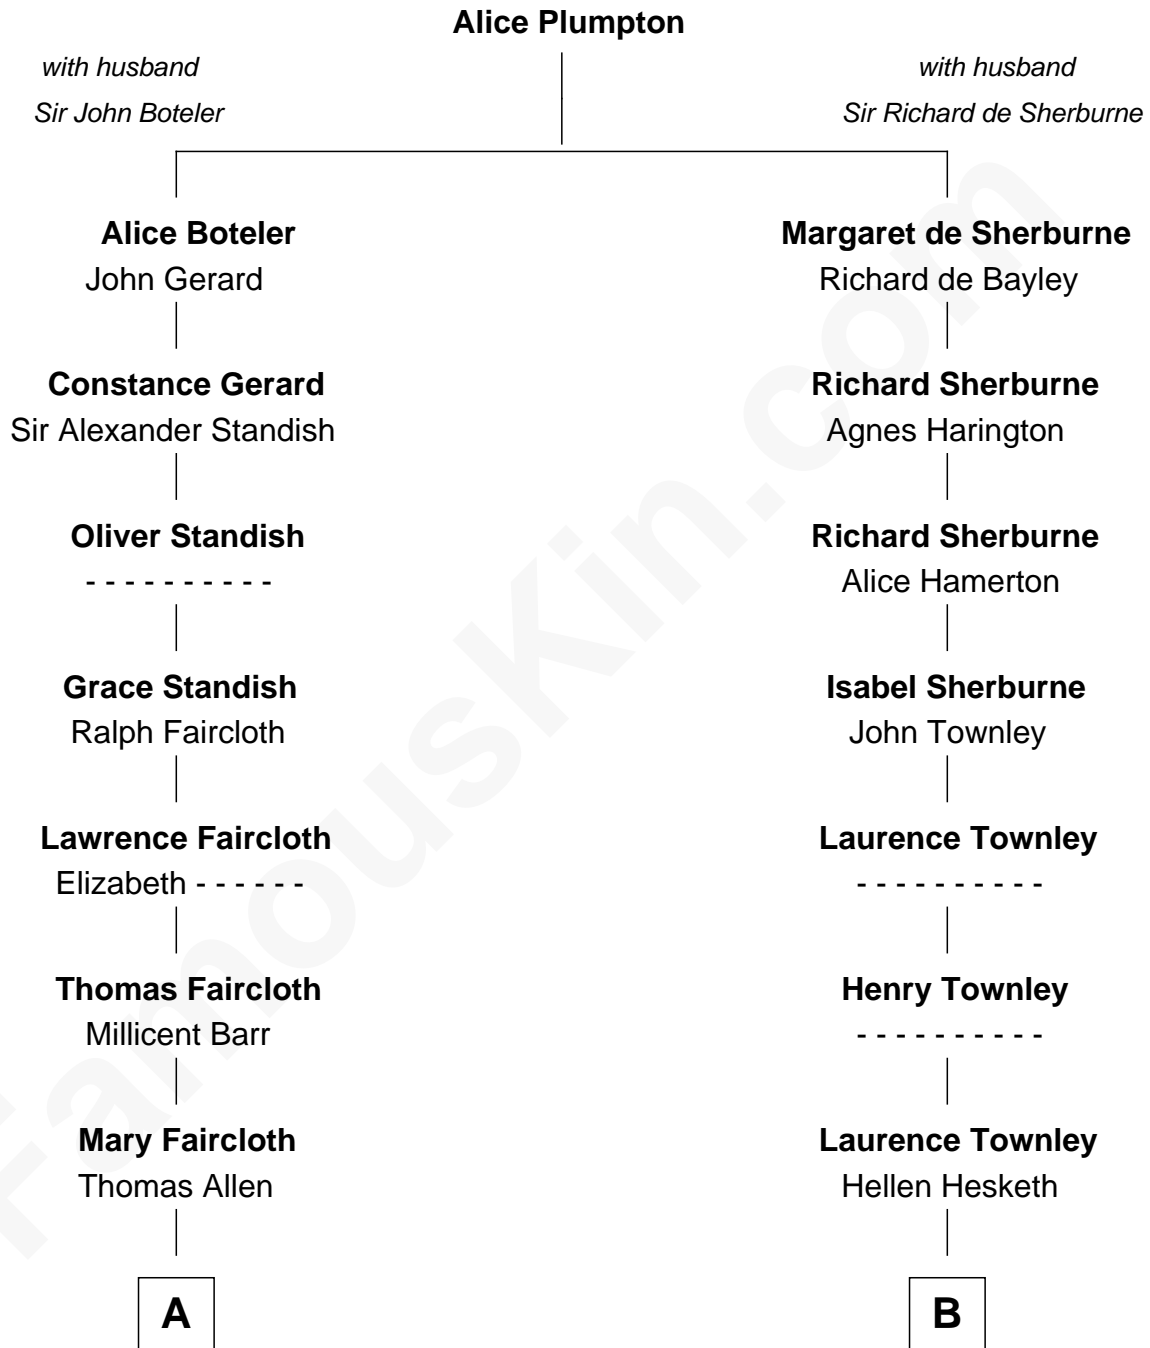

FamousKin.com Relationship Chart of

Matt Damon

Movie Actor

19th cousin 1 time removed of

Queen Elizabeth II

Queen of the United Kingdom

Elizabeth II photo by [Eric Draper](#)