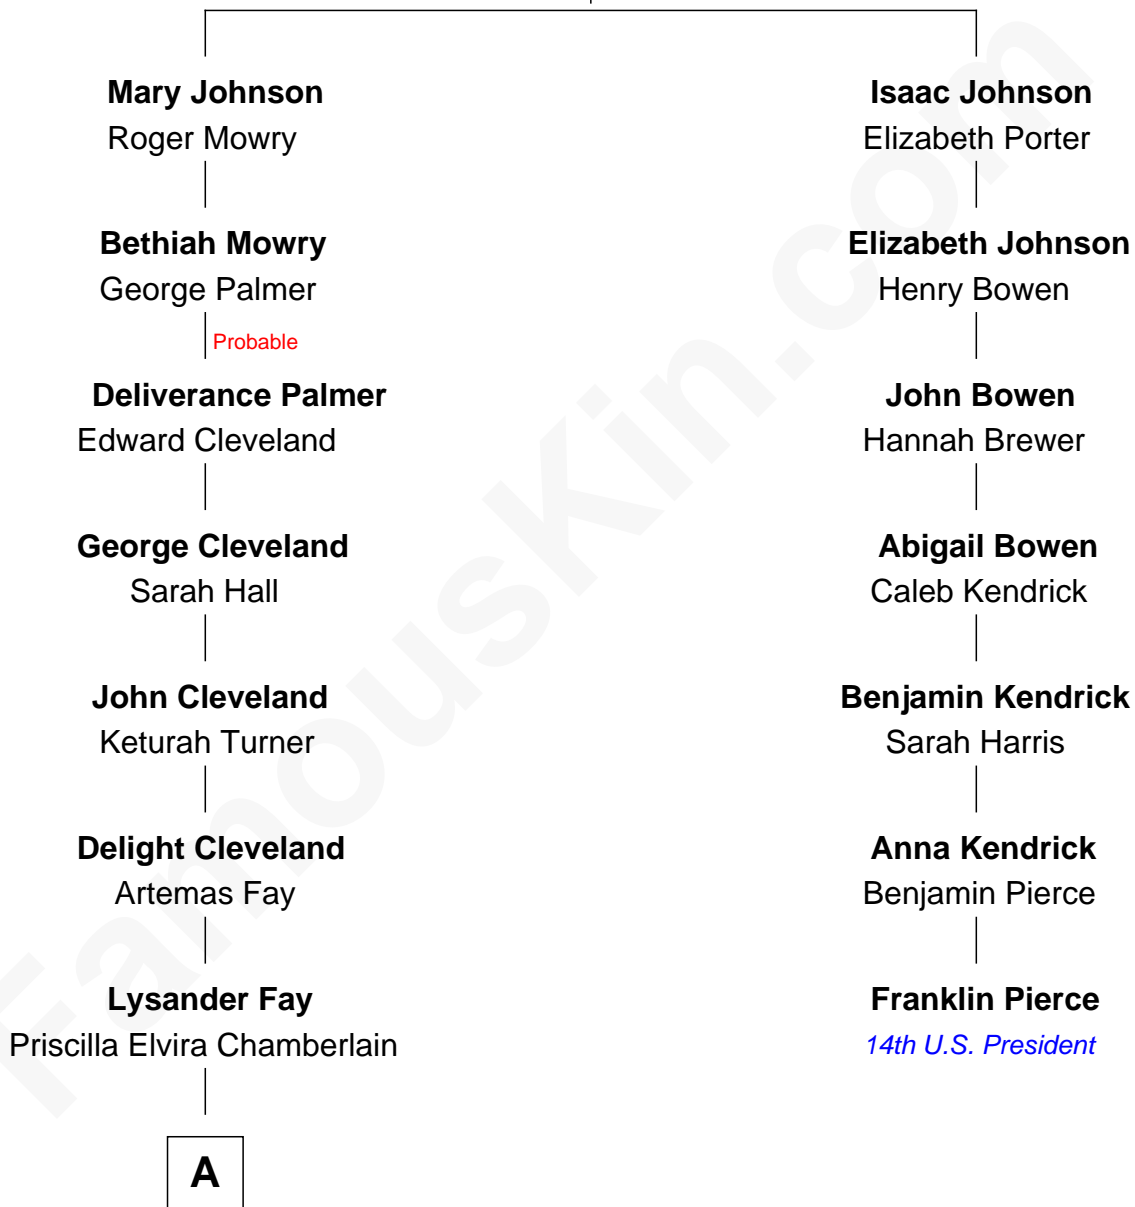

FamousKin.com Relationship Chart of

Matt Damon

Movie Actor

6th cousin 5 times removed of

Franklin Pierce

14th U.S. President

John Johnson

Mary Heath

FamousKin.com