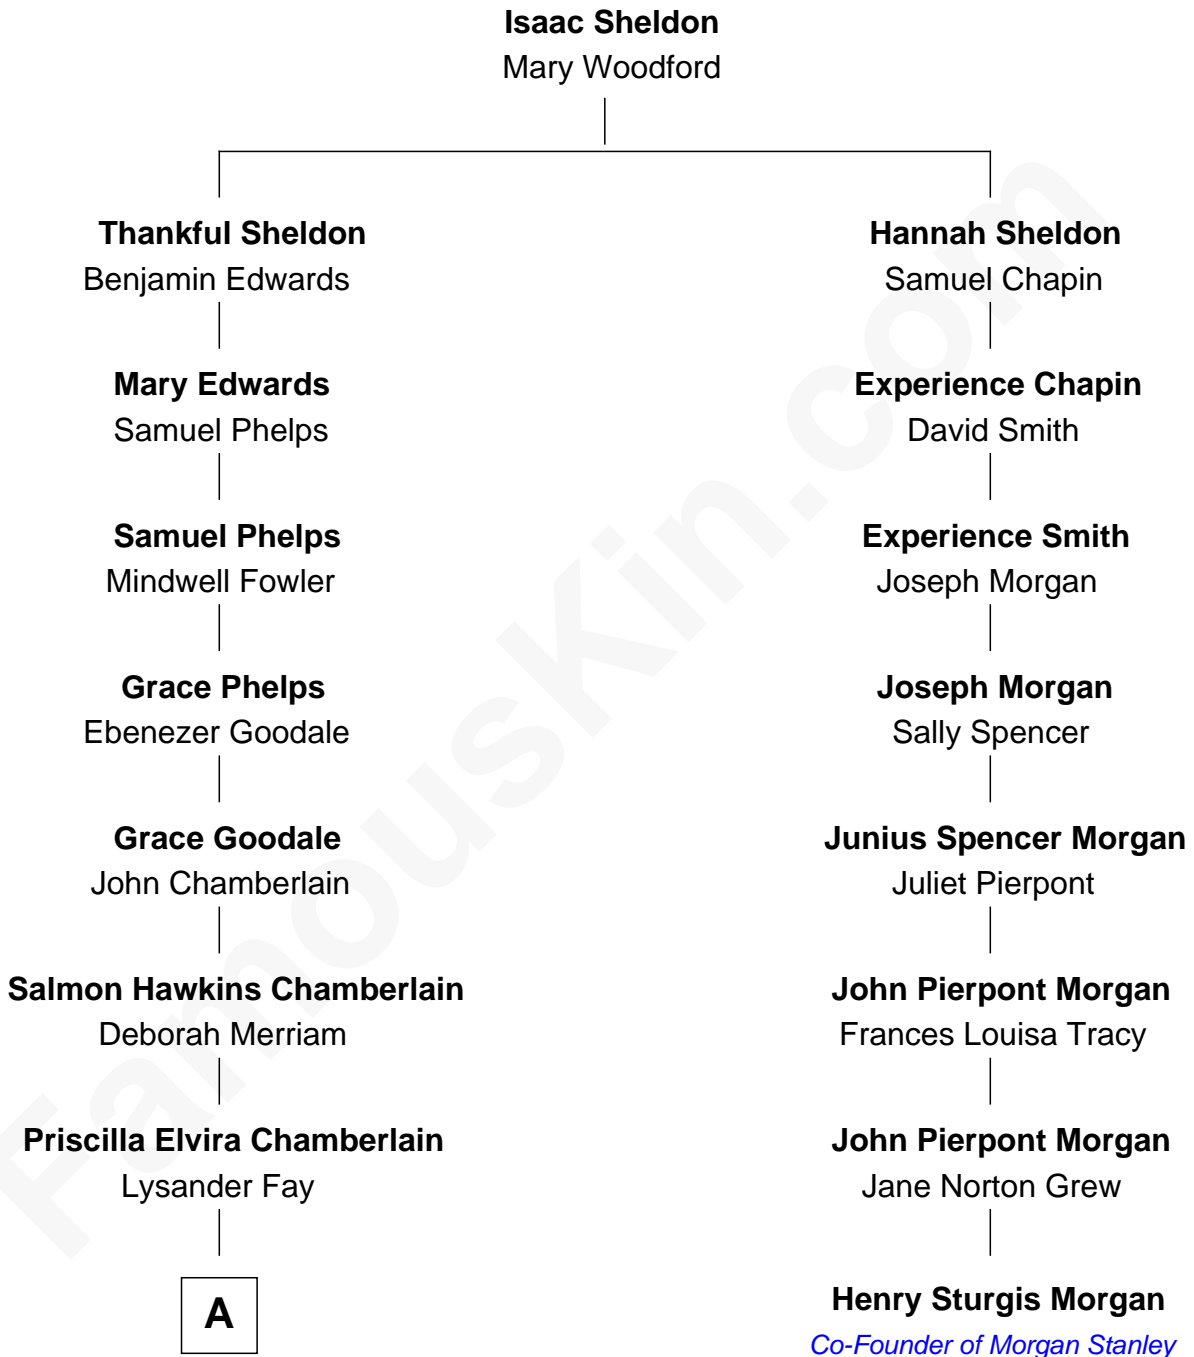

FamousKin.com Relationship Chart of

Matt Damon
Movie Actor

7th cousin 4 times removed of

Henry Sturgis Morgan
Co-Founder of Morgan Stanley

FamousKin.com