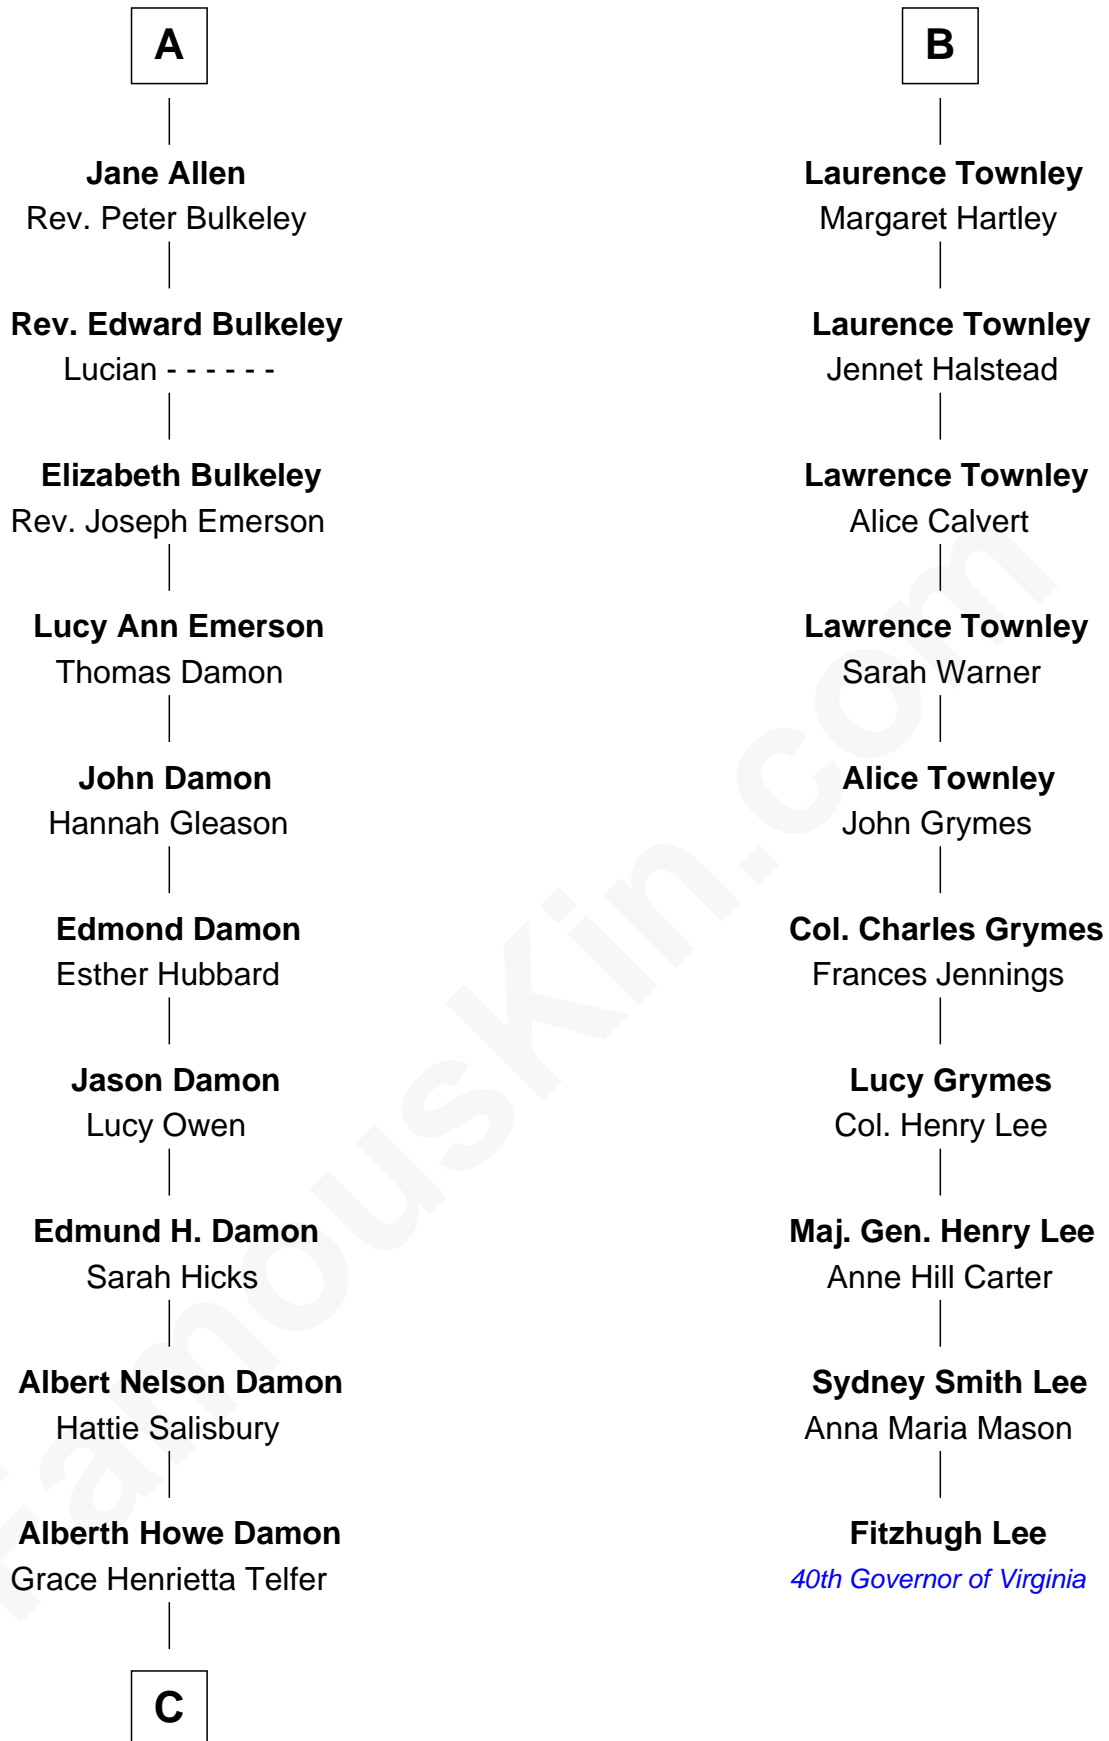

FamousKin.com Relationship Chart of

Matt Damon
Movie Actor

16th cousin 3 times removed of

Fitzhugh Lee
40th Governor of Virginia

C

—
Albert Howe Damon

Roberta M. Fay

—
Kent Telfer Damon

Nancy June Carlsson-Paige

—
Matt Damon

Movie Actor

FamousKin.com