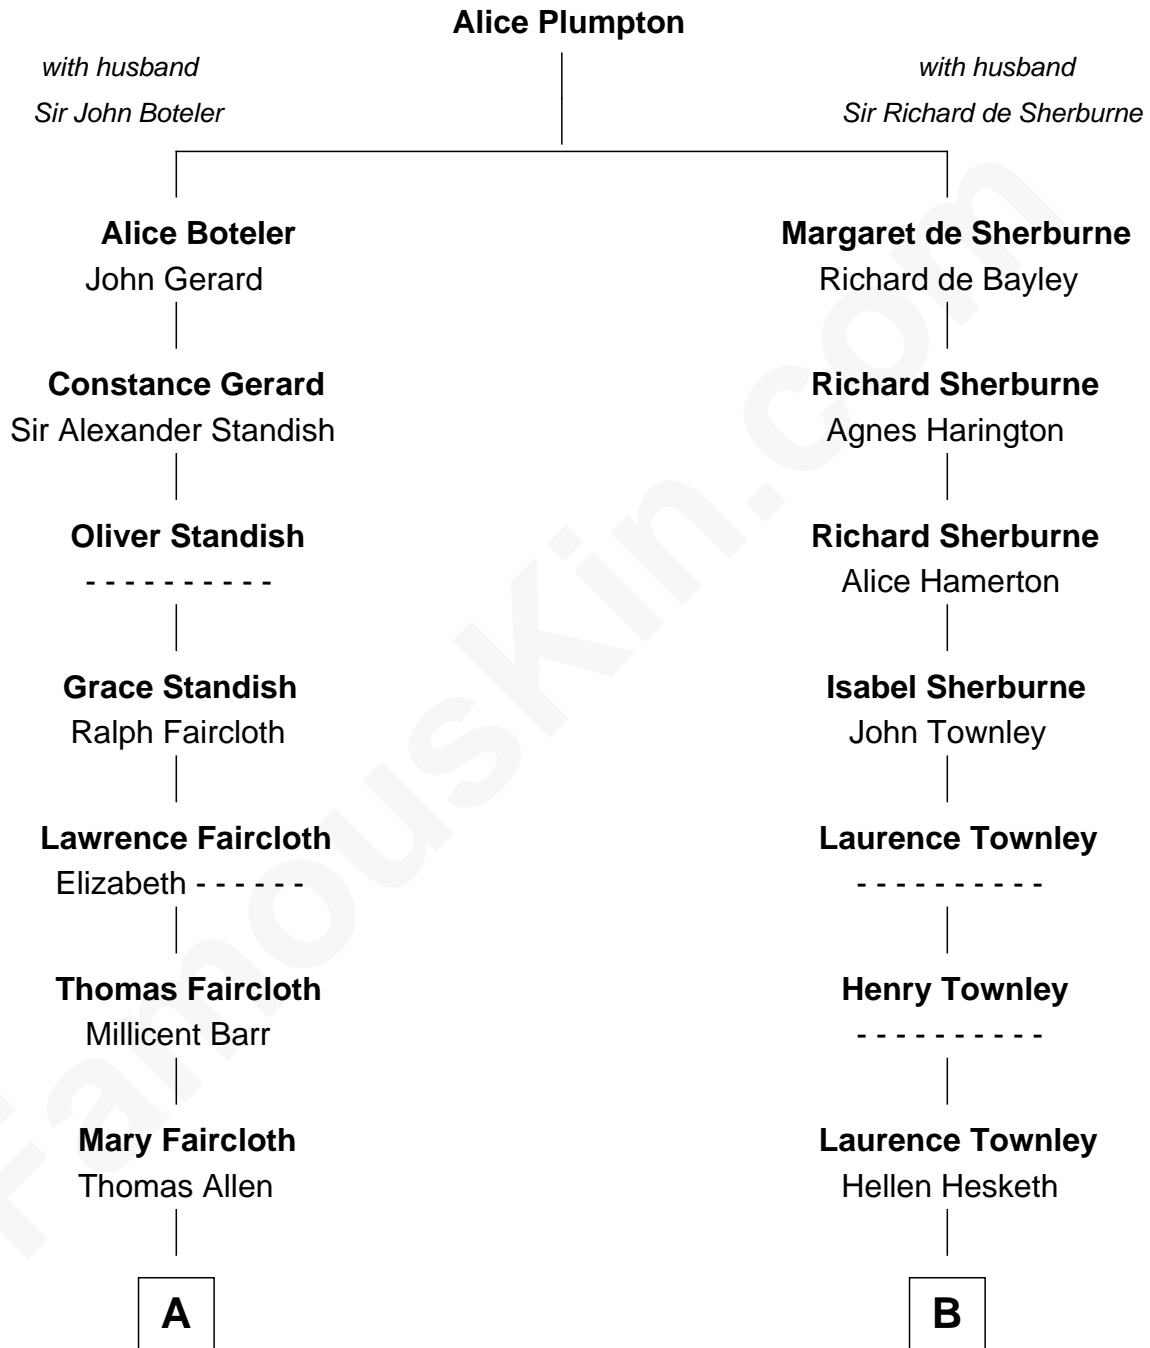

FamousKin.com Relationship Chart of

Matt Damon
Movie Actor

16th cousin 3 times removed of

Fitzhugh Lee
40th Governor of Virginia

C

—
Albert Howe Damon

Roberta M. Fay

—
Kent Telfer Damon

Nancy June Carlsson-Paige

—
Matt Damon

Movie Actor

FamousKin.com