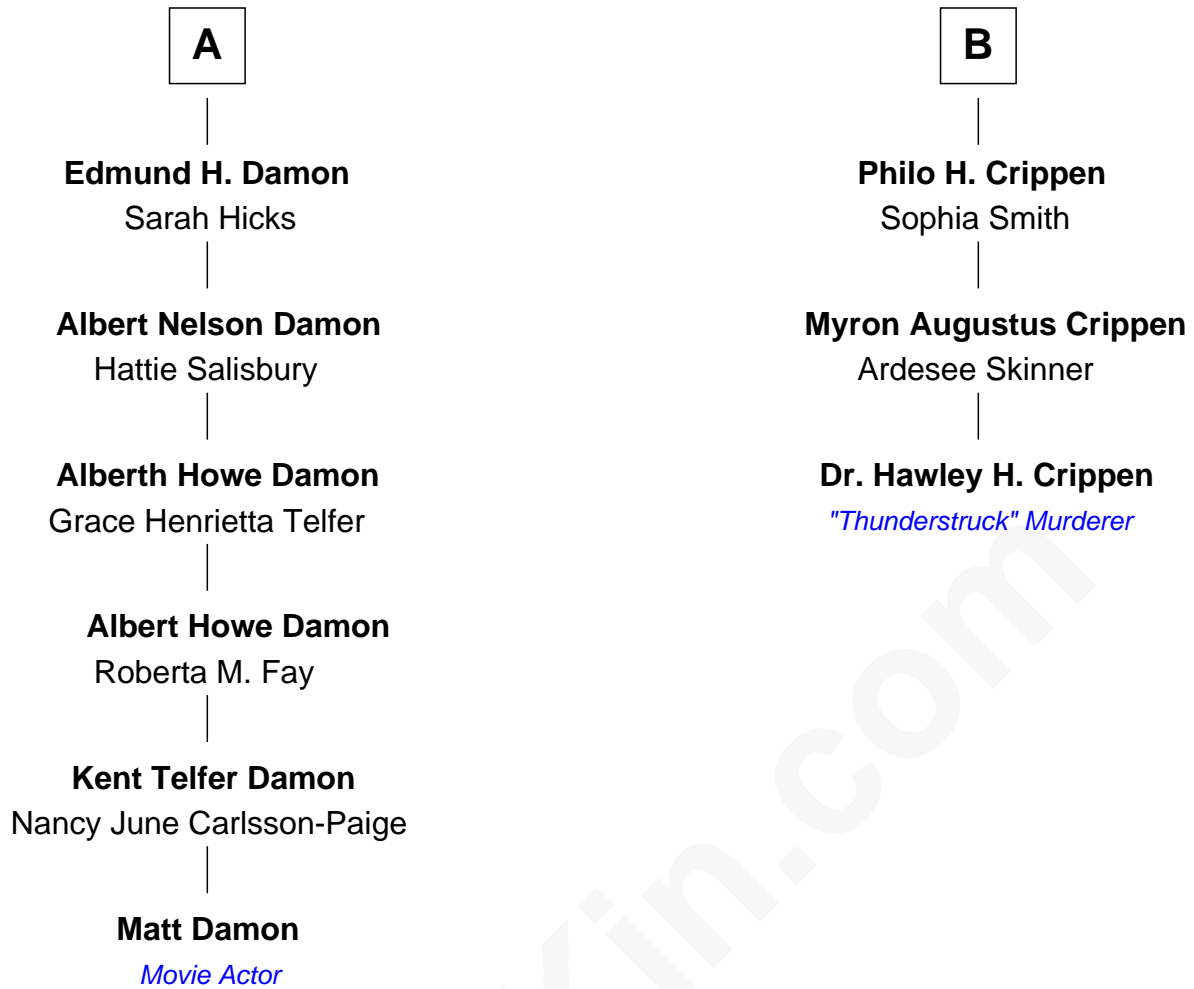

# FamousKin.com Relationship Chart of

**Matt Damon**  
Movie Actor

9th cousin 3 times removed of

**Dr. Hawley H. Crippen**  
Murderer in Erik Larson's "Thunderstruck"

FamousKin.com