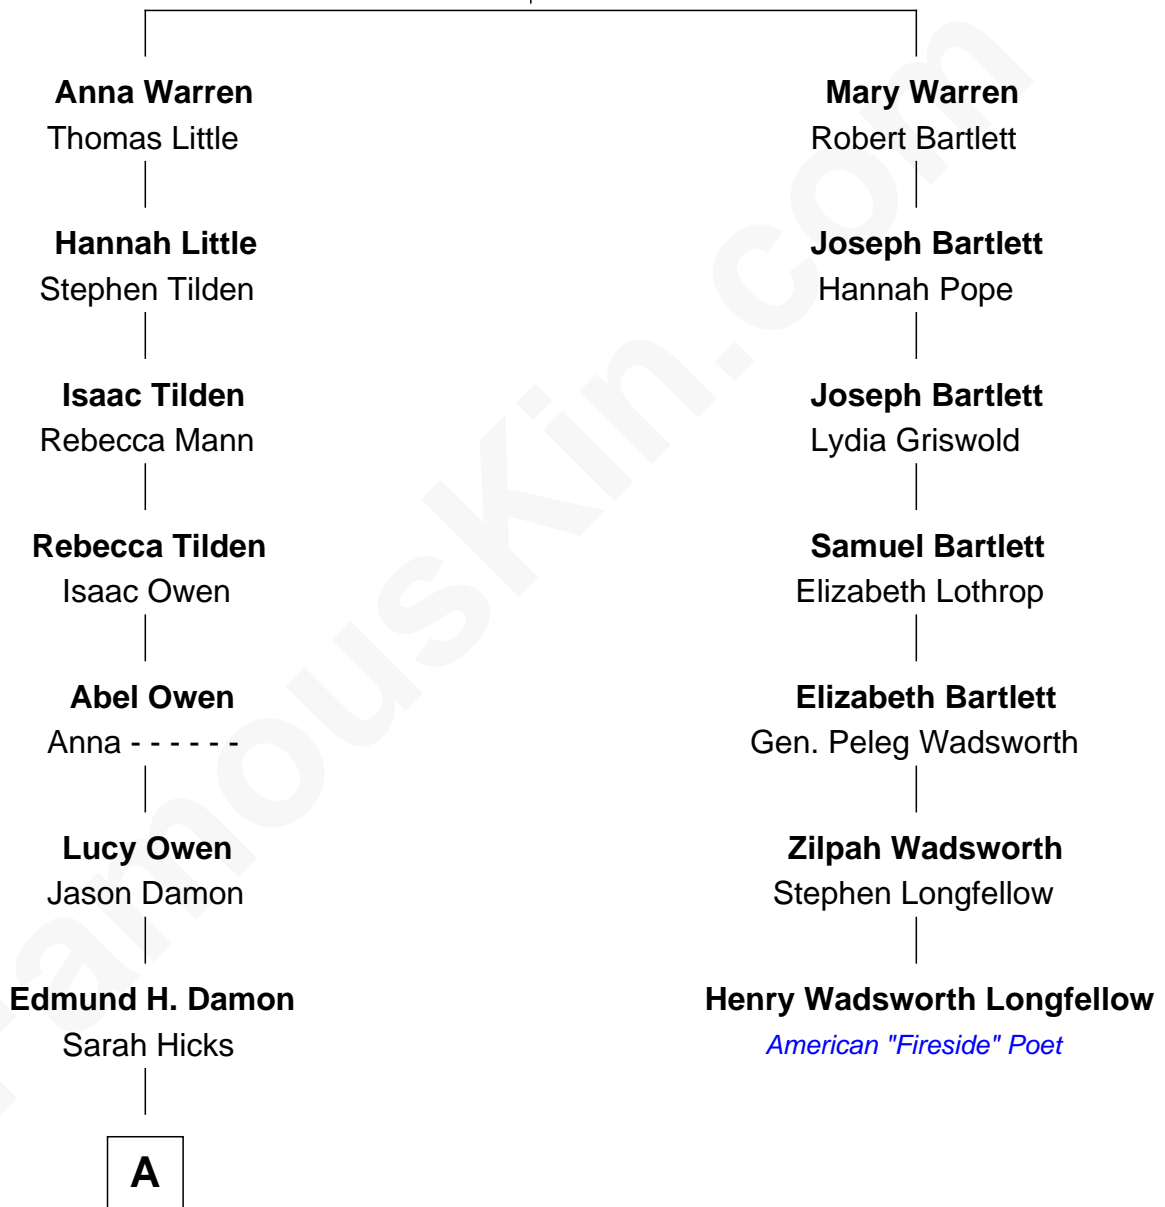

FamousKin.com Relationship Chart of

Matt Damon

Movie Actor

6th cousin 5 times removed of

Henry Wadsworth Longfellow

American "Fireside" Poet

Richard Warren
Elizabeth Walker

FamousKin.com