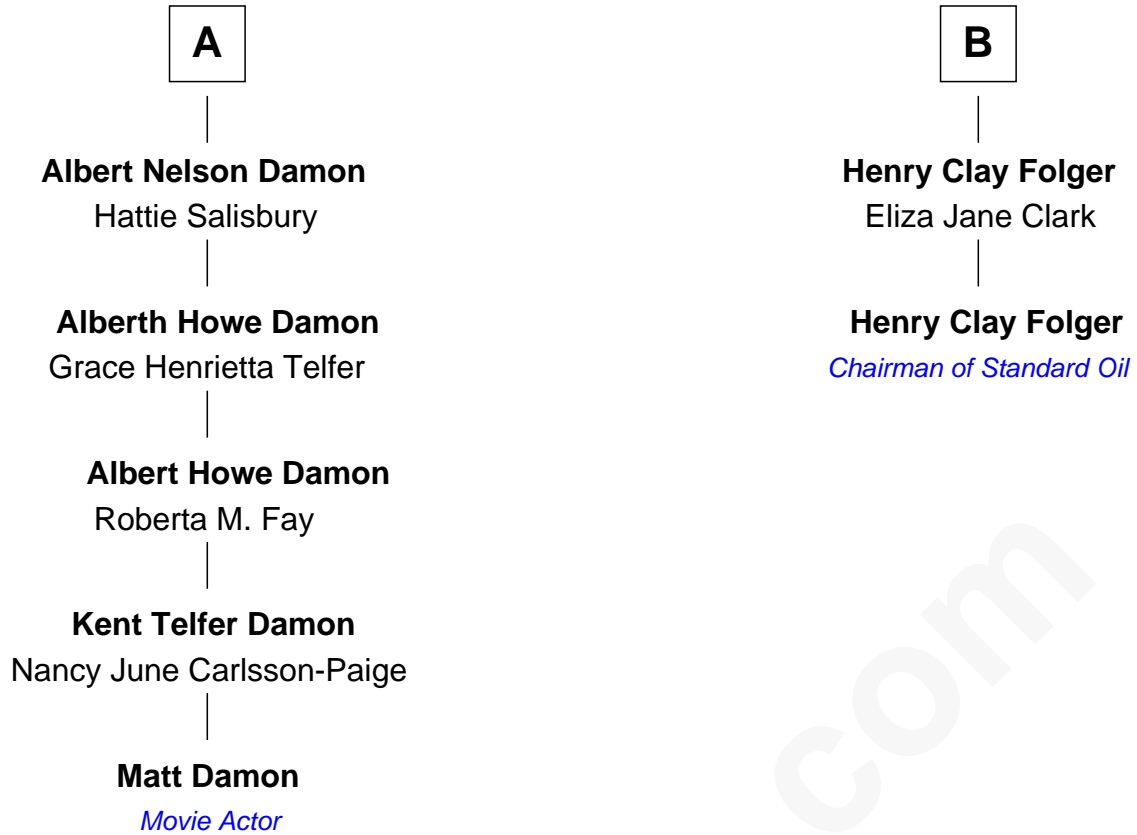

# FamousKin.com Relationship Chart of

**Matt Damon**

*Movie Actor*

8th cousin 3 times removed of

**Henry Clay Folger**

*Founder of Folger Shakespeare Library and Chairman of Standard Oil*

**Richard Warren**  
Elizabeth Walker

FamousKin.com