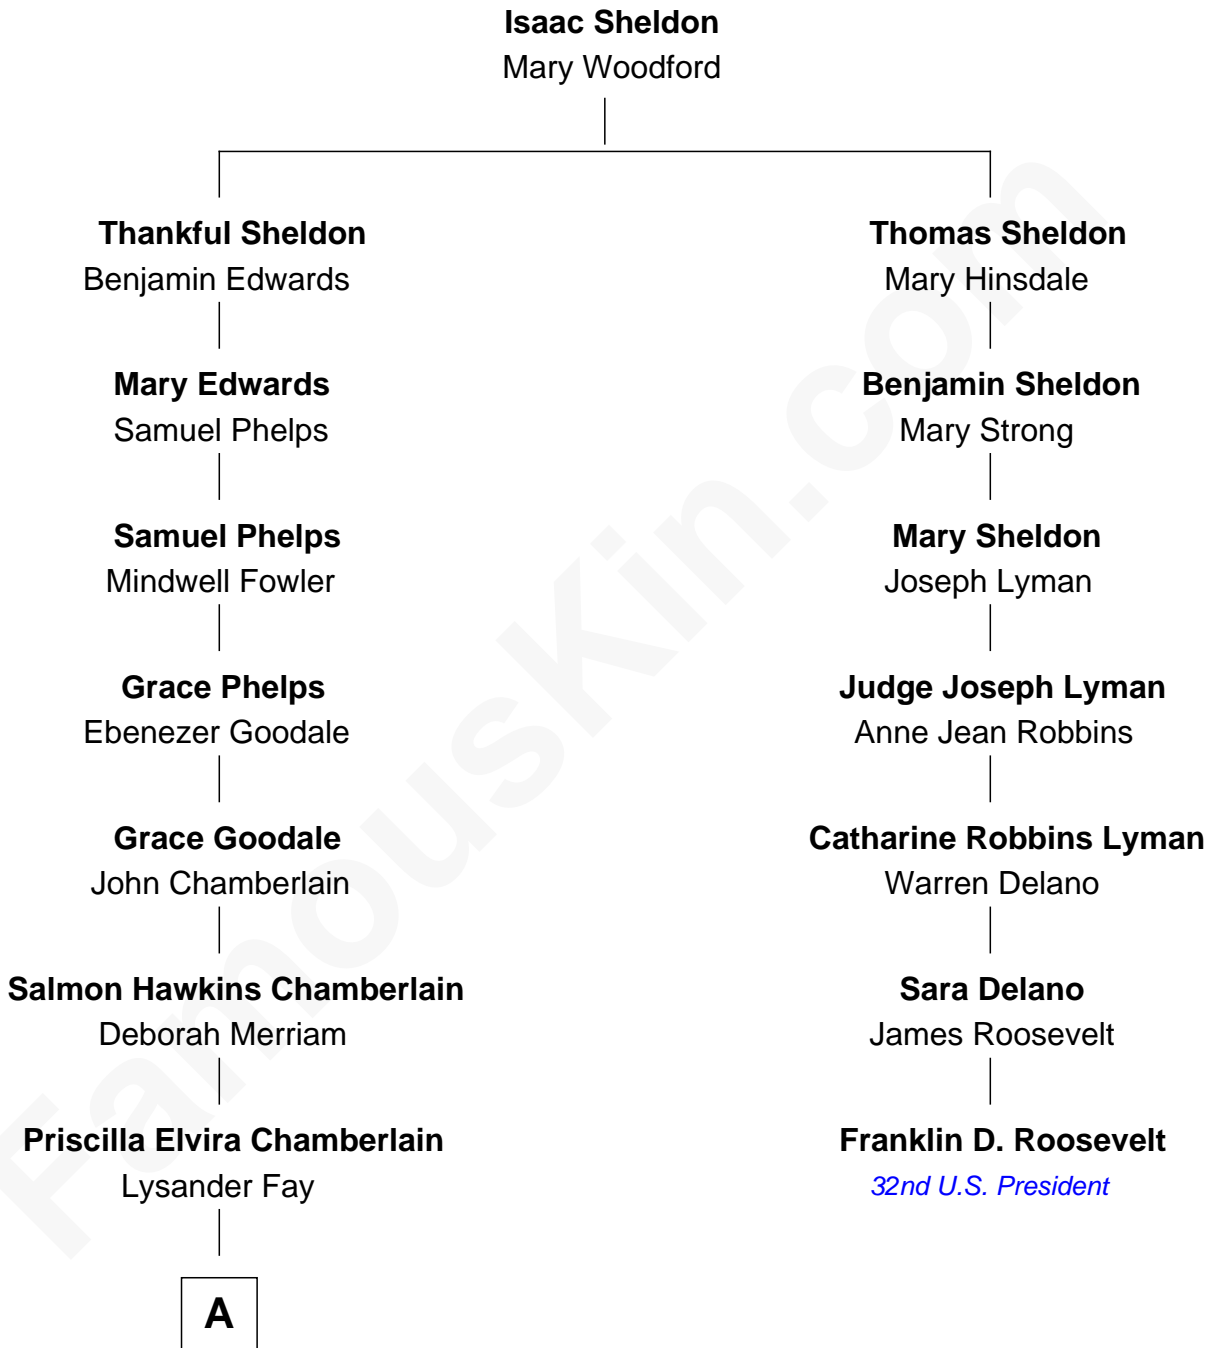

FamousKin.com Relationship Chart of

Matt Damon

Movie Actor

6th cousin 5 times removed of

Franklin D. Roosevelt

32nd U.S. President

FamousKin.com