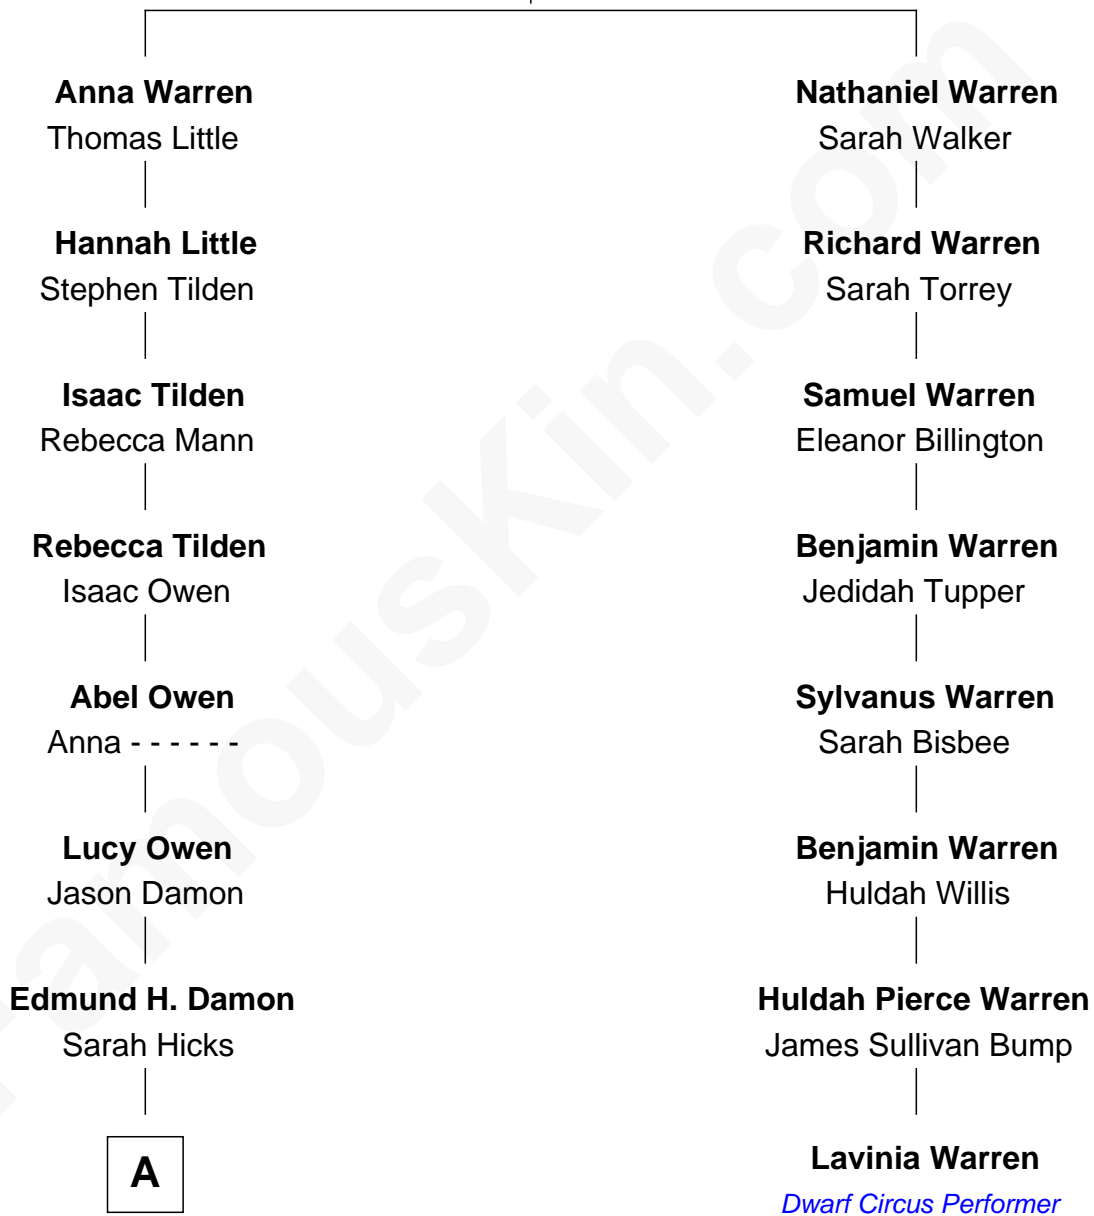

FamousKin.com Relationship Chart of

Matt Damon

Movie Actor

7th cousin 4 times removed of

Lavinia Warren

Dwarf Circus Performer

Richard Warren
Elizabeth Walker

FamousKin.com