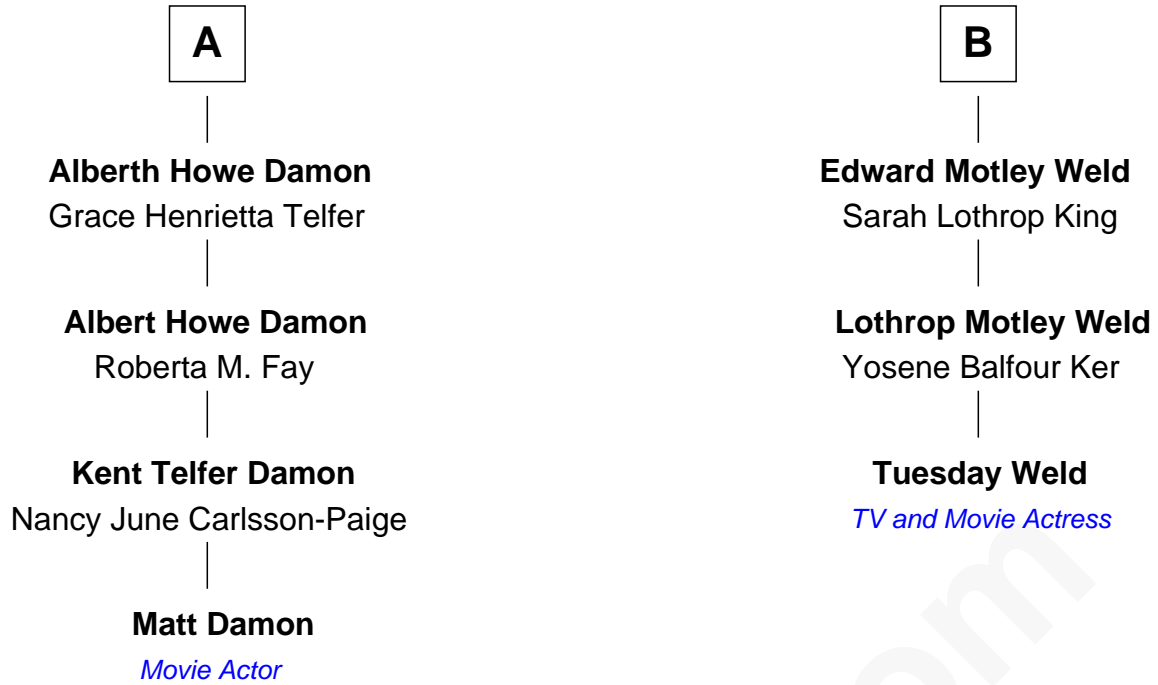

FamousKin.com Relationship Chart of

Matt Damon

Movie Actor

9th cousin 1 time removed of

Tuesday Weld

TV and Movie Actress

FamousKin.com