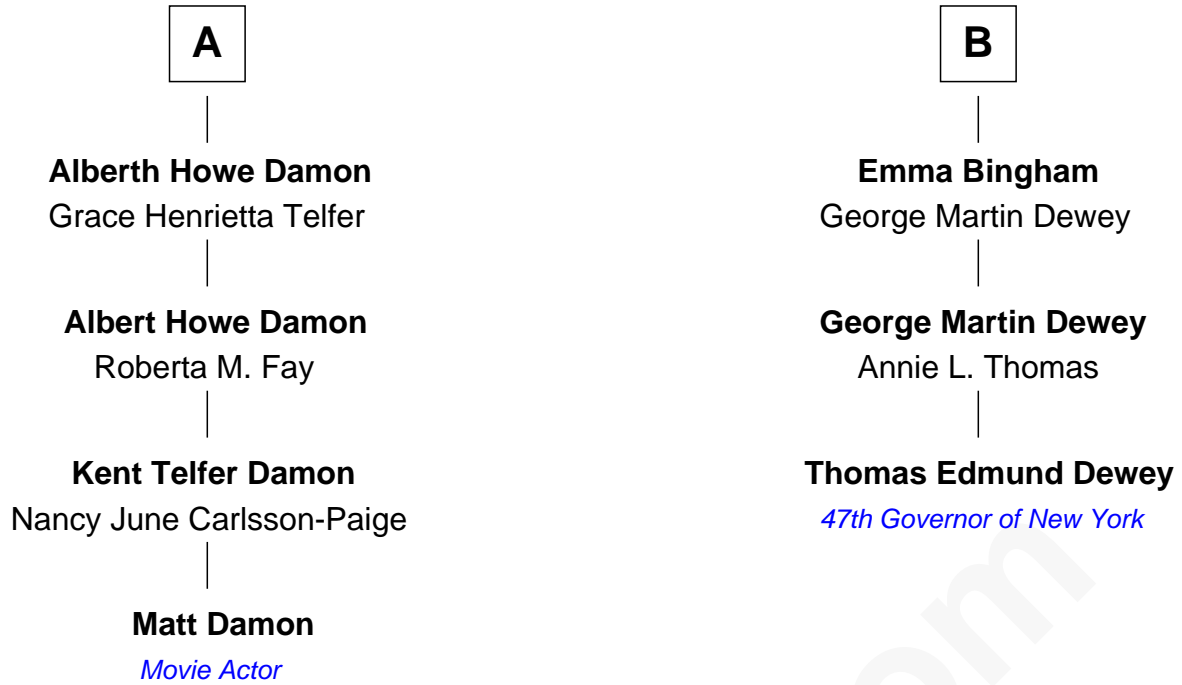

FamousKin.com

Relationship Chart of

Matt Damon

Movie Actor

9th cousin 1 time removed of

Thomas Edmund Dewey

47th Governor of New York

FamousKin.com