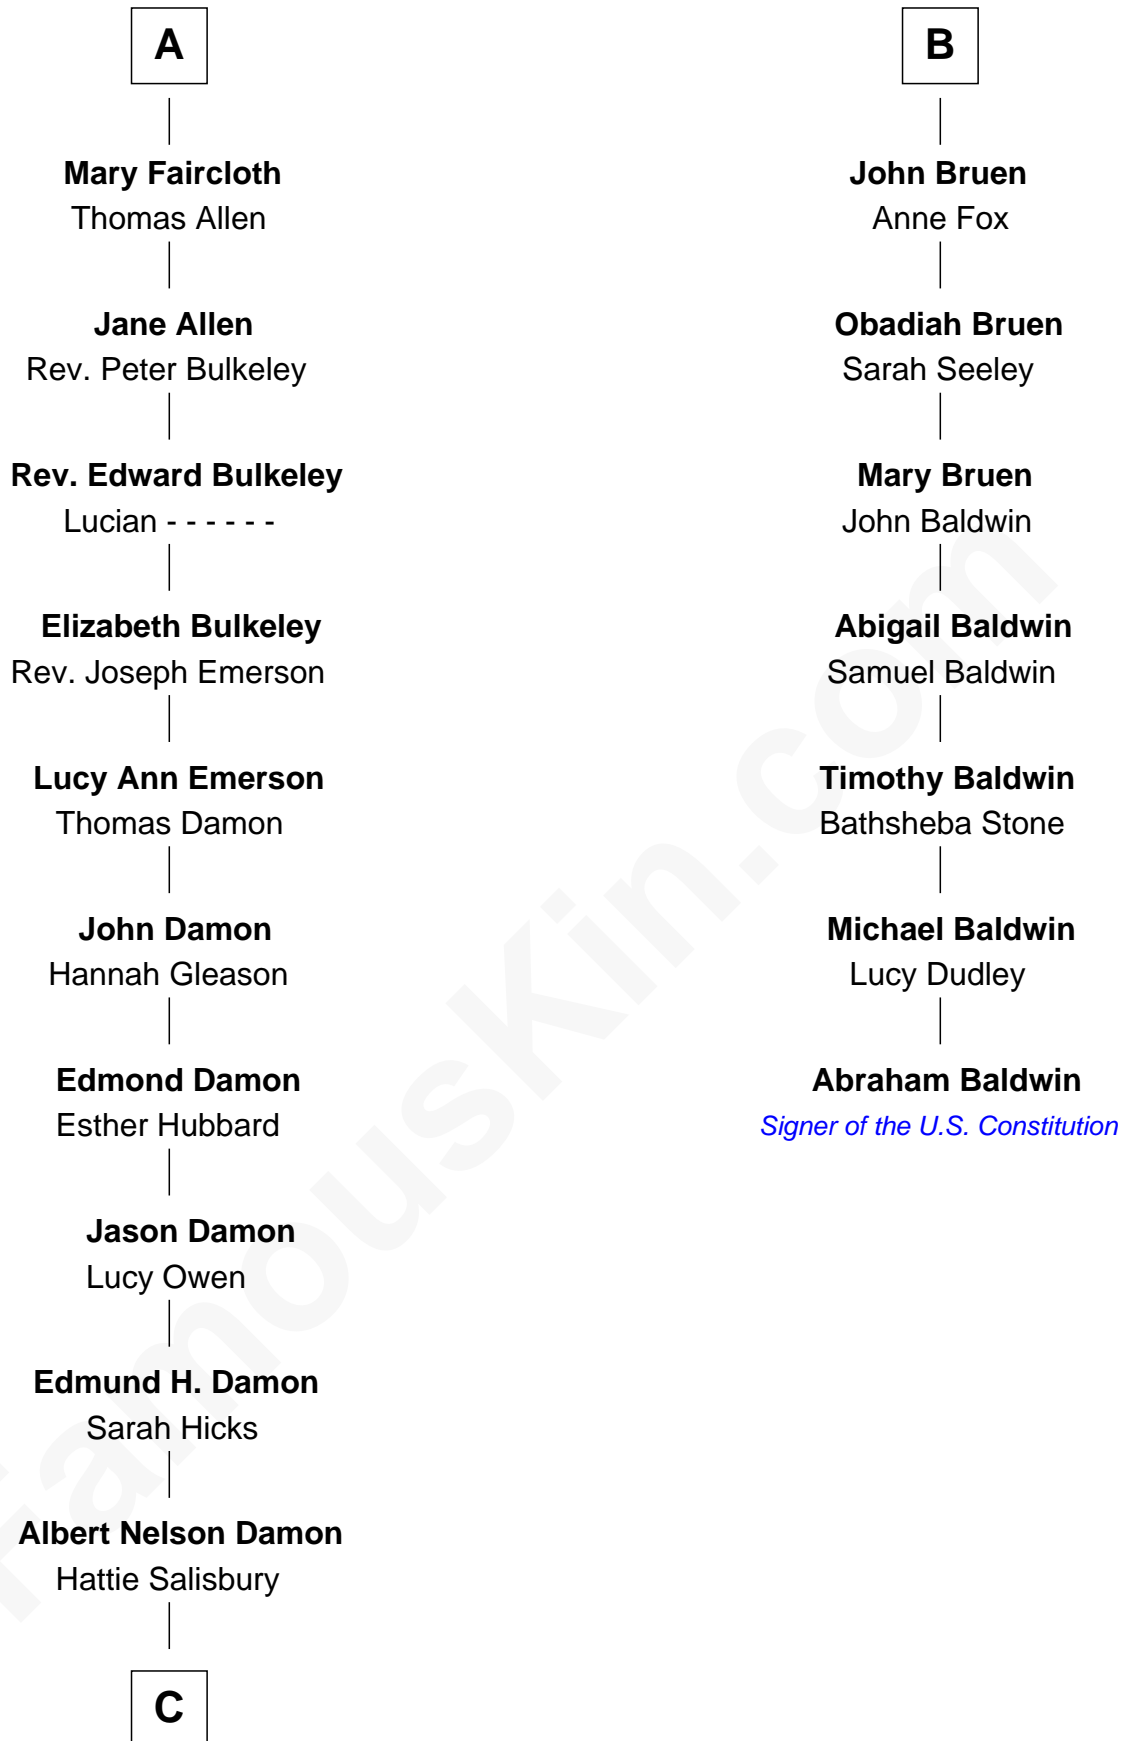

FamousKin.com Relationship Chart of

Matt Damon

Movie Actor

13th cousin 7 times removed of

Abraham Baldwin

Signer of the U.S. Constitution

C

Alberth Howe Damon

Grace Henrietta Telfer

Albert Howe Damon

Roberta M. Fay

Kent Telfer Damon

Nancy June Carlsson-Paige

Matt Damon

Movie Actor

FamousKin.com