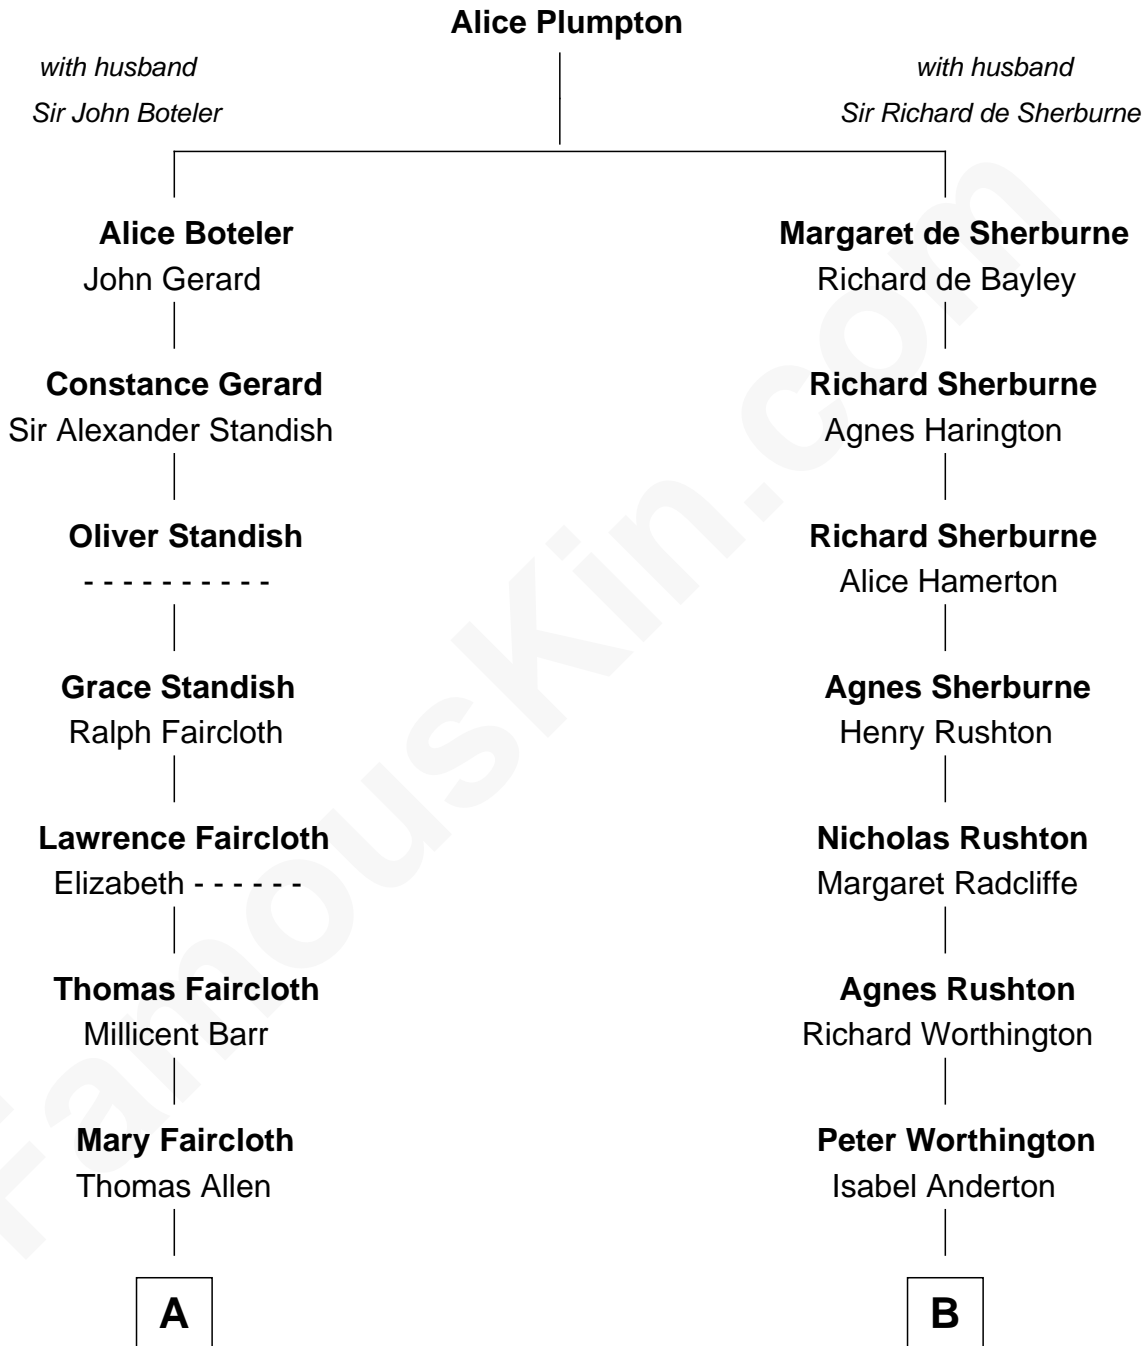

FamousKin.com Relationship Chart of

Matt Damon

Movie Actor

18th cousin 1 time removed of

Eugene Foss

45th Governor of Massachusetts

FamousKin.com