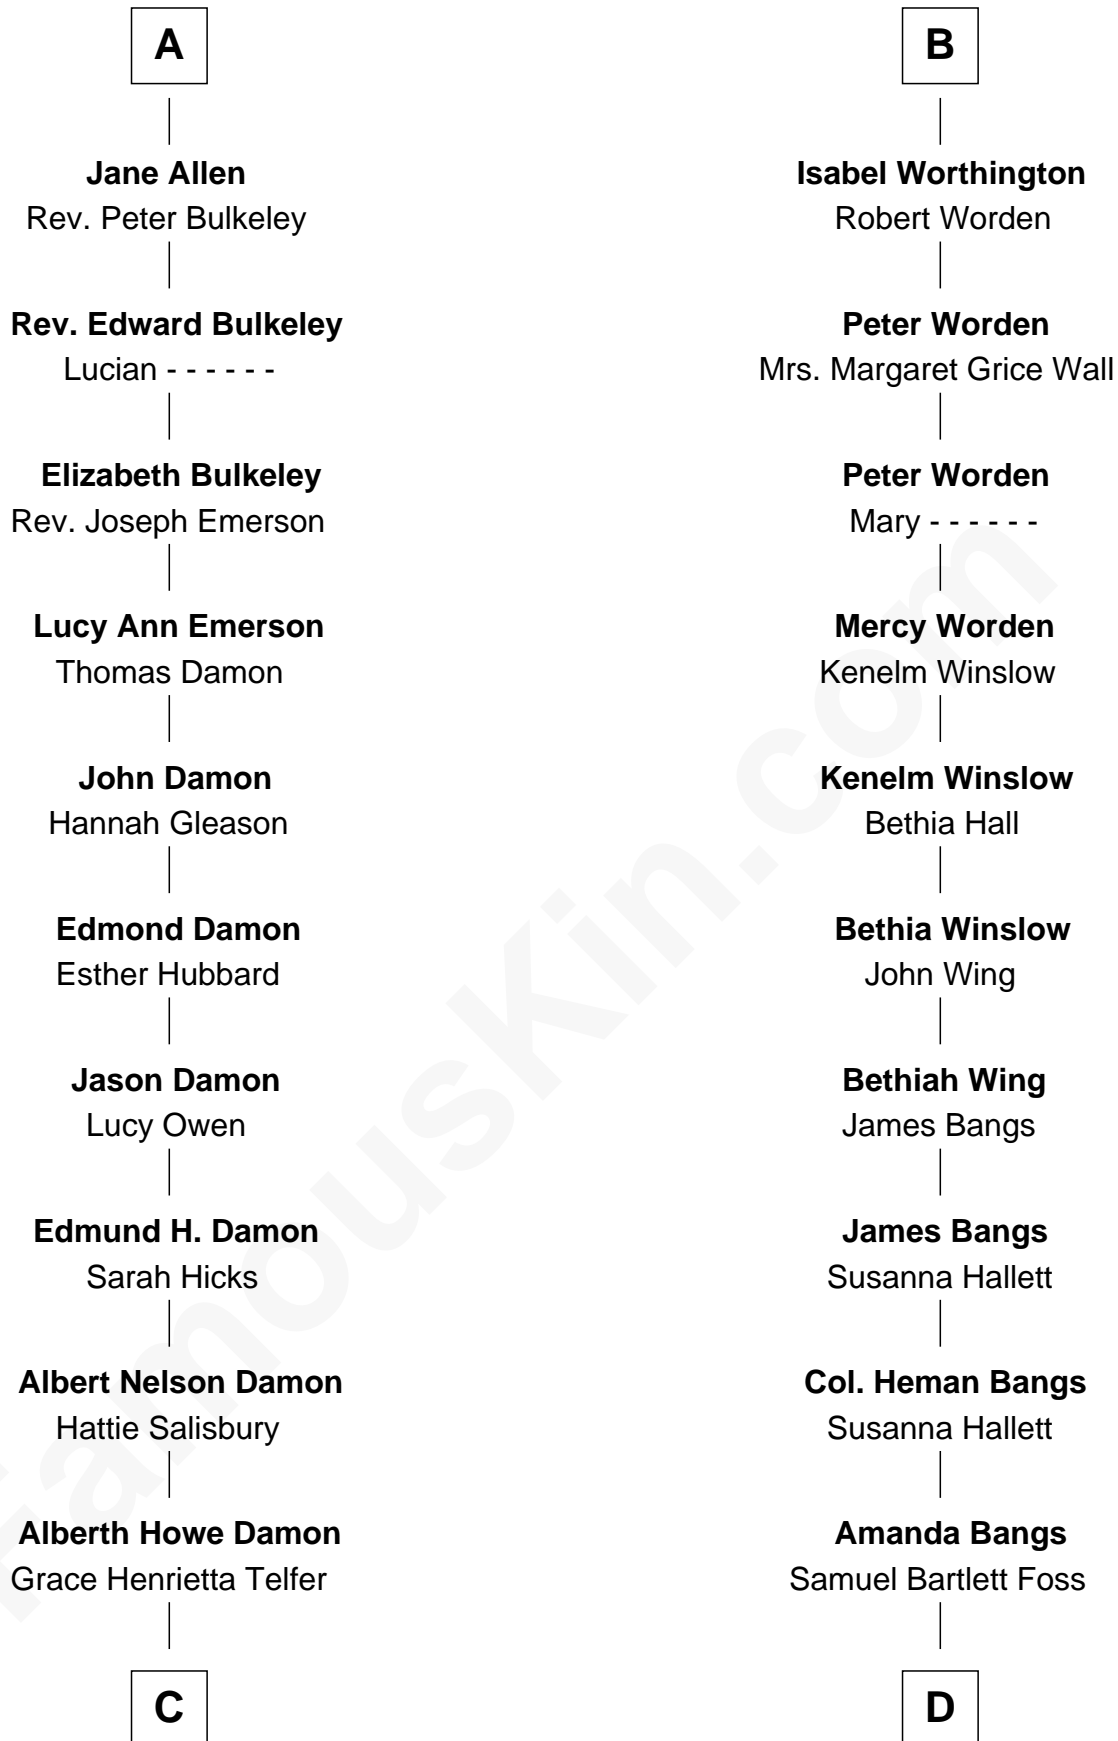

FamousKin.com Relationship Chart of

Matt Damon

Movie Actor

18th cousin 1 time removed of

Eugene Foss

45th Governor of Massachusetts

FamousKin.com