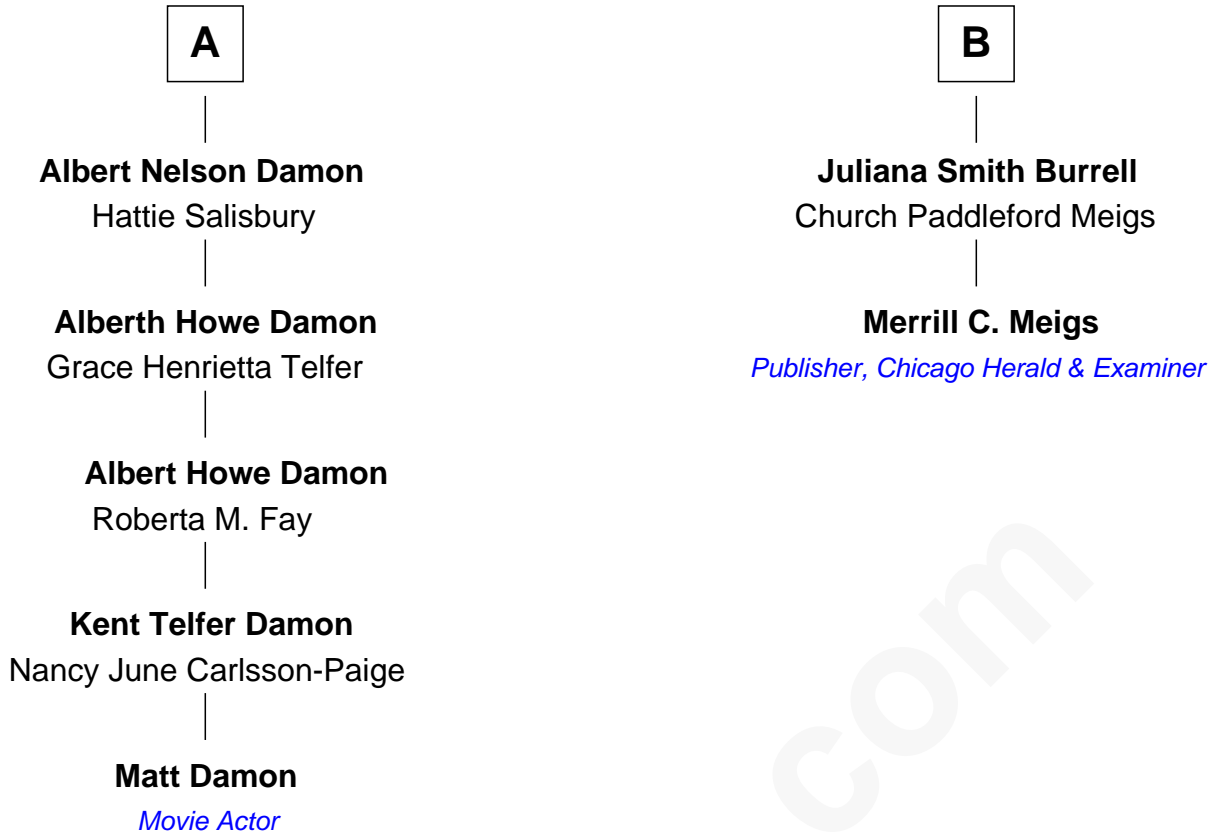

# FamousKin.com Relationship Chart of

**Matt Damon**

*Movie Actor*

8th cousin 3 times removed of

**Merrill C. Meigs**

*Publisher, Chicago Herald & Examiner*

**Richard Warren**  
Elizabeth Walker

FamousKin.com