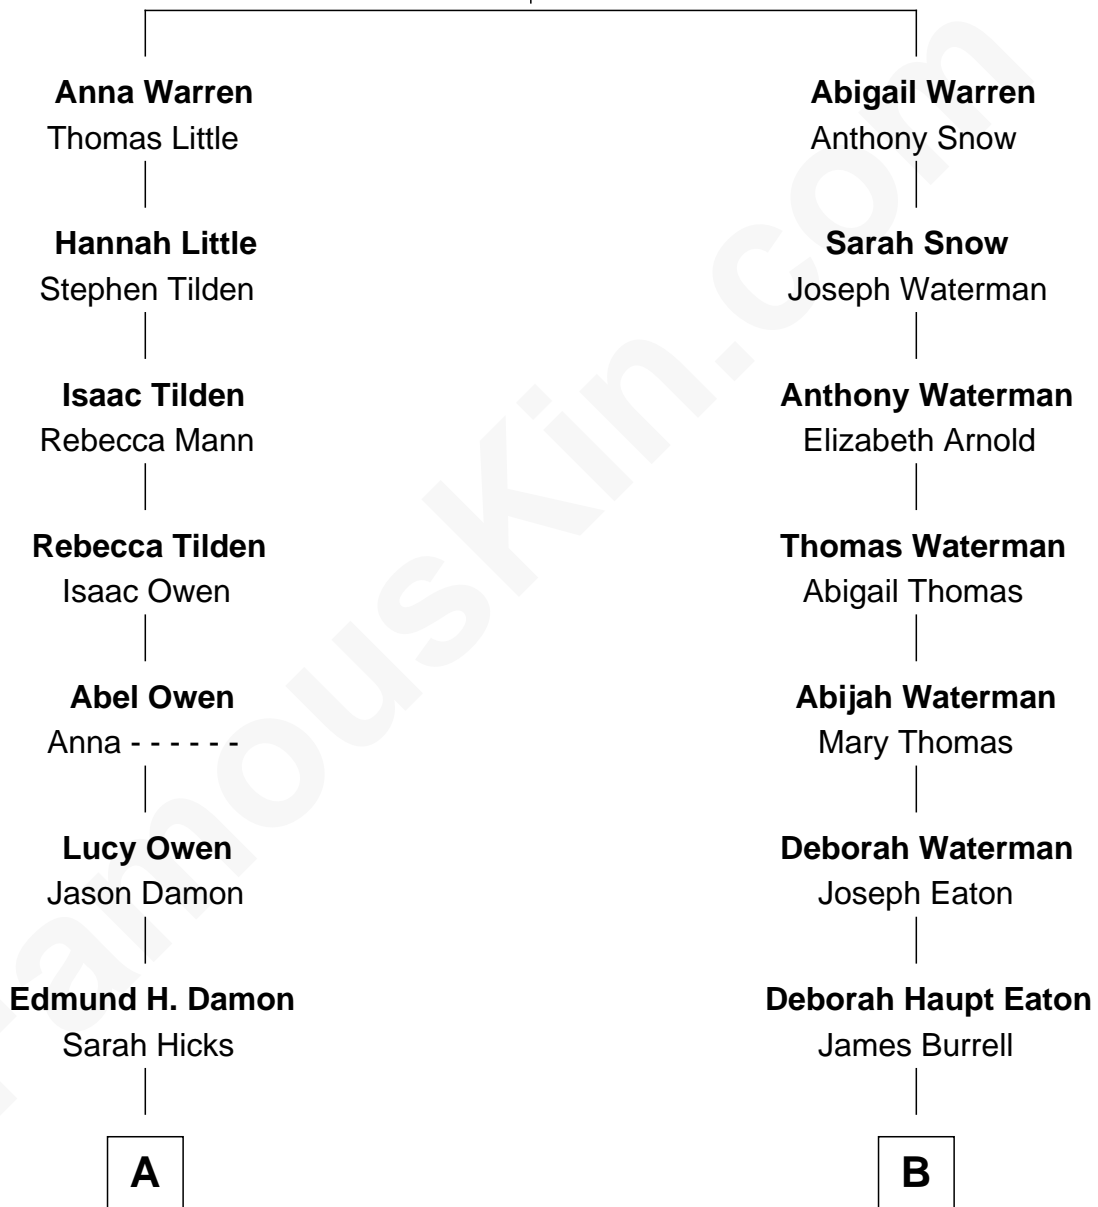

# FamousKin.com Relationship Chart of

**Matt Damon**

*Movie Actor*

8th cousin 3 times removed of

**Merrill C. Meigs**

*Publisher, Chicago Herald & Examiner*

**Richard Warren**  
Elizabeth Walker

FamousKin.com