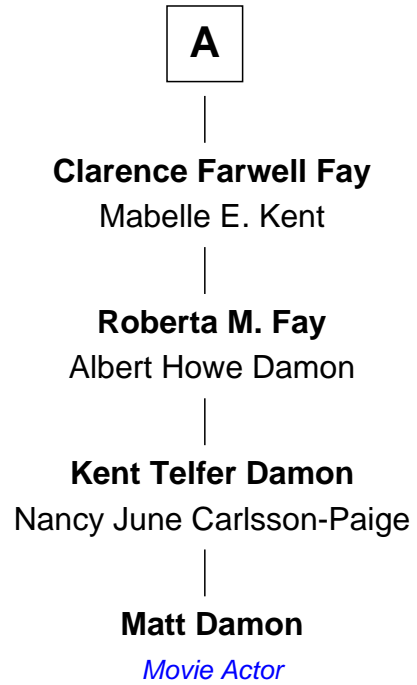

FamousKin.com Relationship Chart of

Samuel Abbe

(c1647 - 1697/98)

9th Great-grandfather of

Matt Damon

Movie Actor

Samuel Abbe

Mary Knowlton

Mary Abbe

Isaac Goodale

Isaac Goodale

Deborah Hawkins

Ebenezer Goodale

Grace Phelps

Grace Goodale

John Chamberlain

Salmon Hawkins Chamberlain

Deborah Merriam

Priscilla Elvira Chamberlain

Lysander Fay

Adoniram Judson Fay

Altemirah A. Smith

A

FamousKin.com