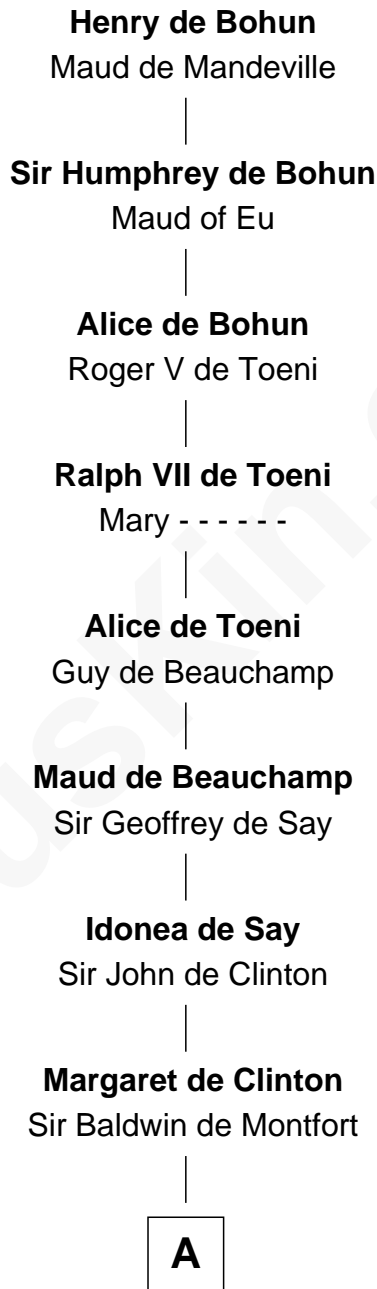

FamousKin.com Relationship Chart of

Ben Affleck

Movie Actor

27th Great-grandson of

Henry de Bohun

Magna Carta Surety

A

—
Sir William Montfort

Margaret Pecche

—
Sir Baldwin Montfort

Joan Vernon

—
Robert Montfort

Mary Stapleton

—
Katherine Montfort

Sir George Booth

—
Sir William Booth

Ellen Montgomery

—
Jane Booth

Sir Thomas Holford

—
Dorothy Holford

John Bruen

—
John Bruen

Anne Fox

—
Obadiah Bruen