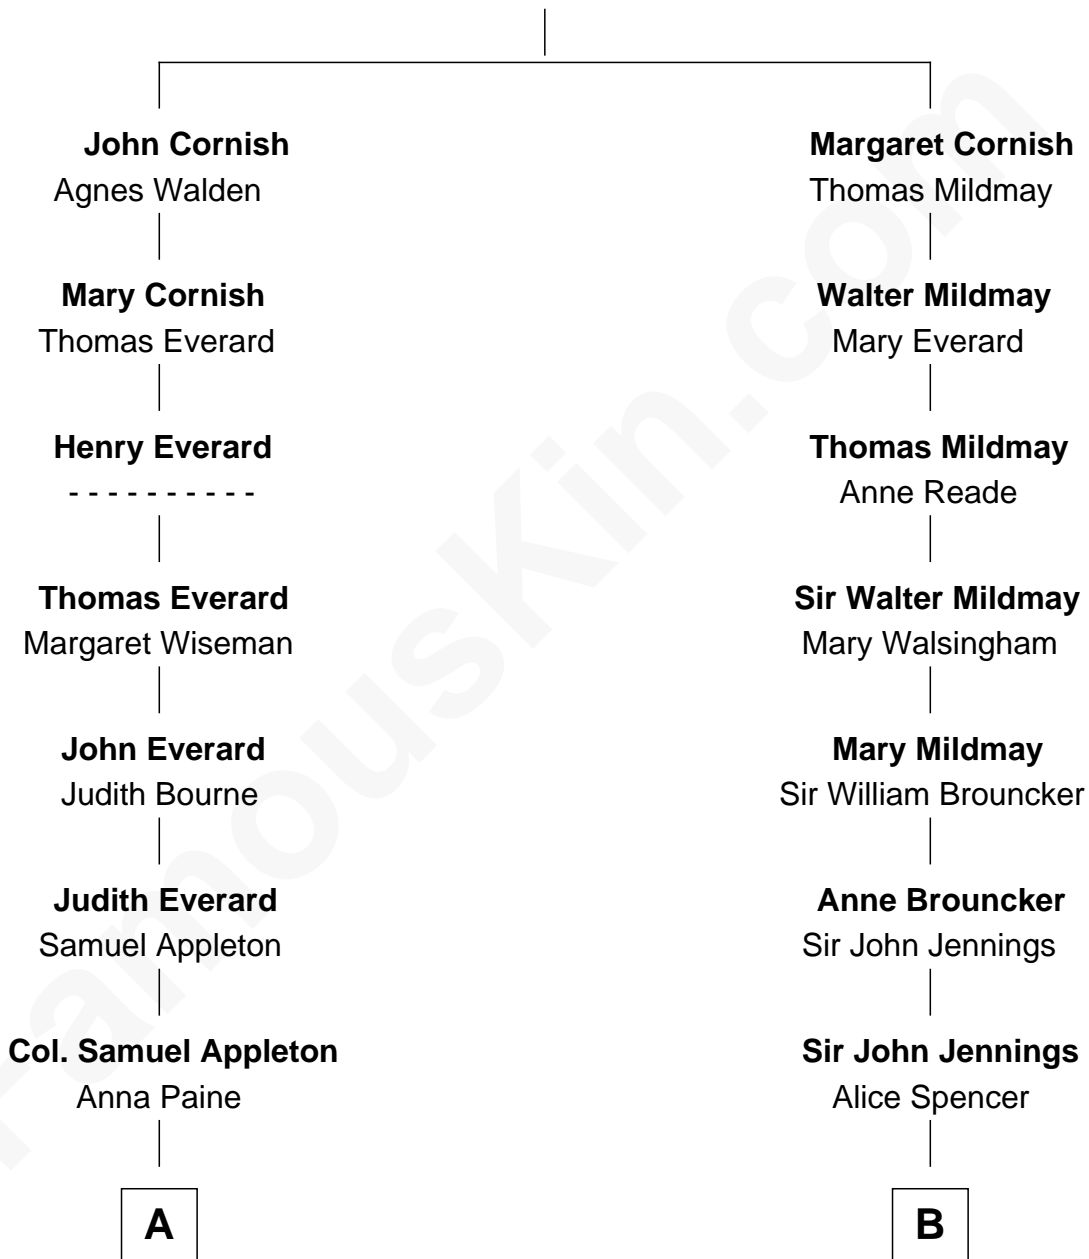

FamousKin.com Relationship Chart of

Ben Affleck

Movie Actor

16th cousin 2 times removed of

Sir Winston Churchill

Prime Minister of the United Kingdom

John Cornish

C