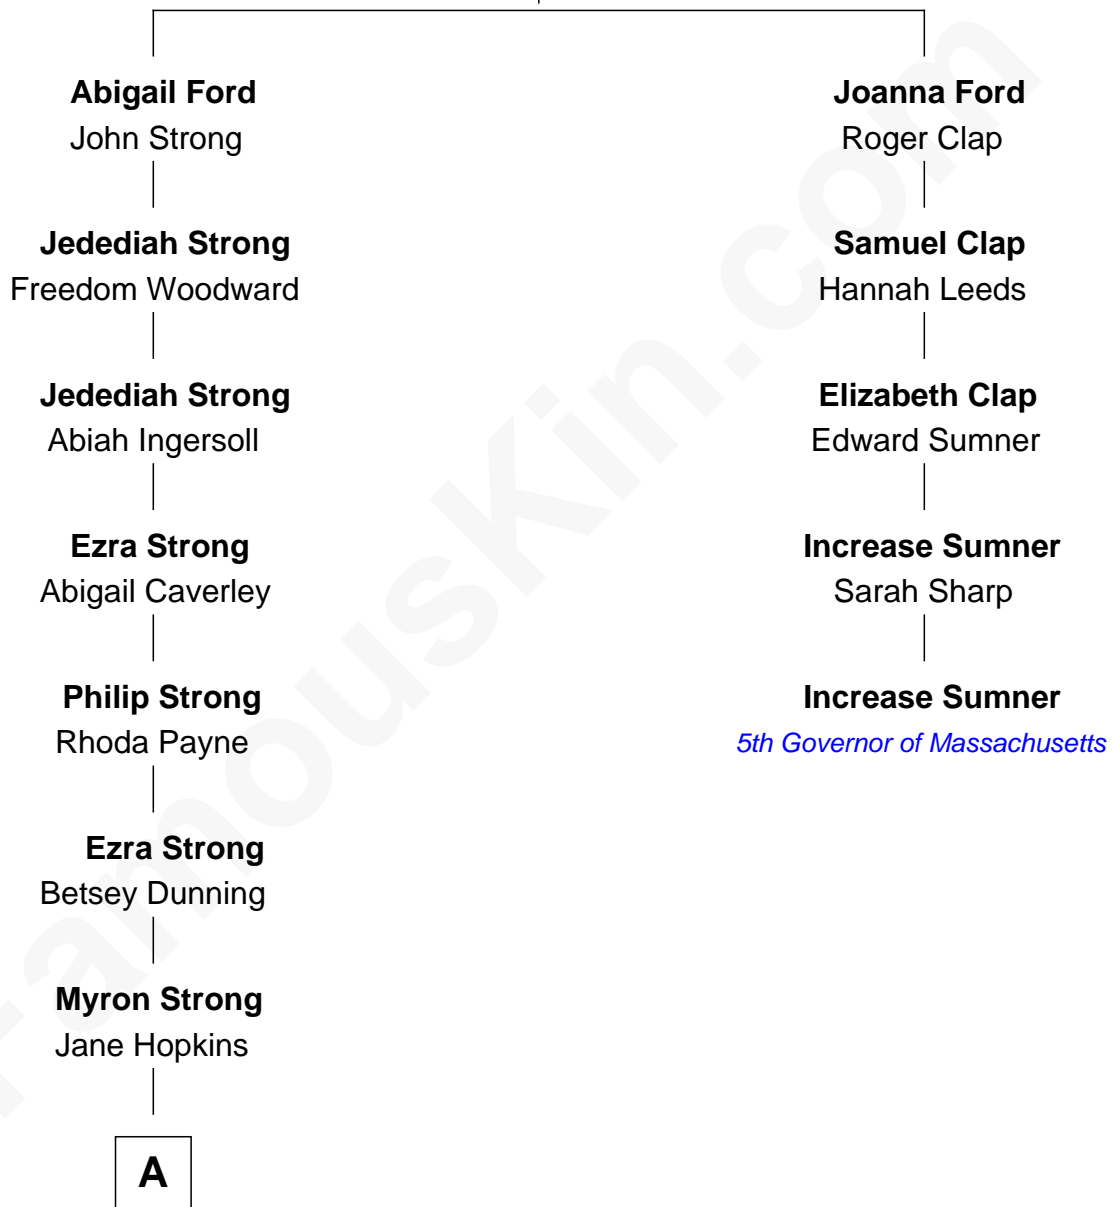

FamousKin.com Relationship Chart of

Ben Affleck

Movie Actor

4th cousin 8 times removed of

Increase Sumner

5th Governor of Massachusetts

Thomas Ford
Elizabeth Charde

A