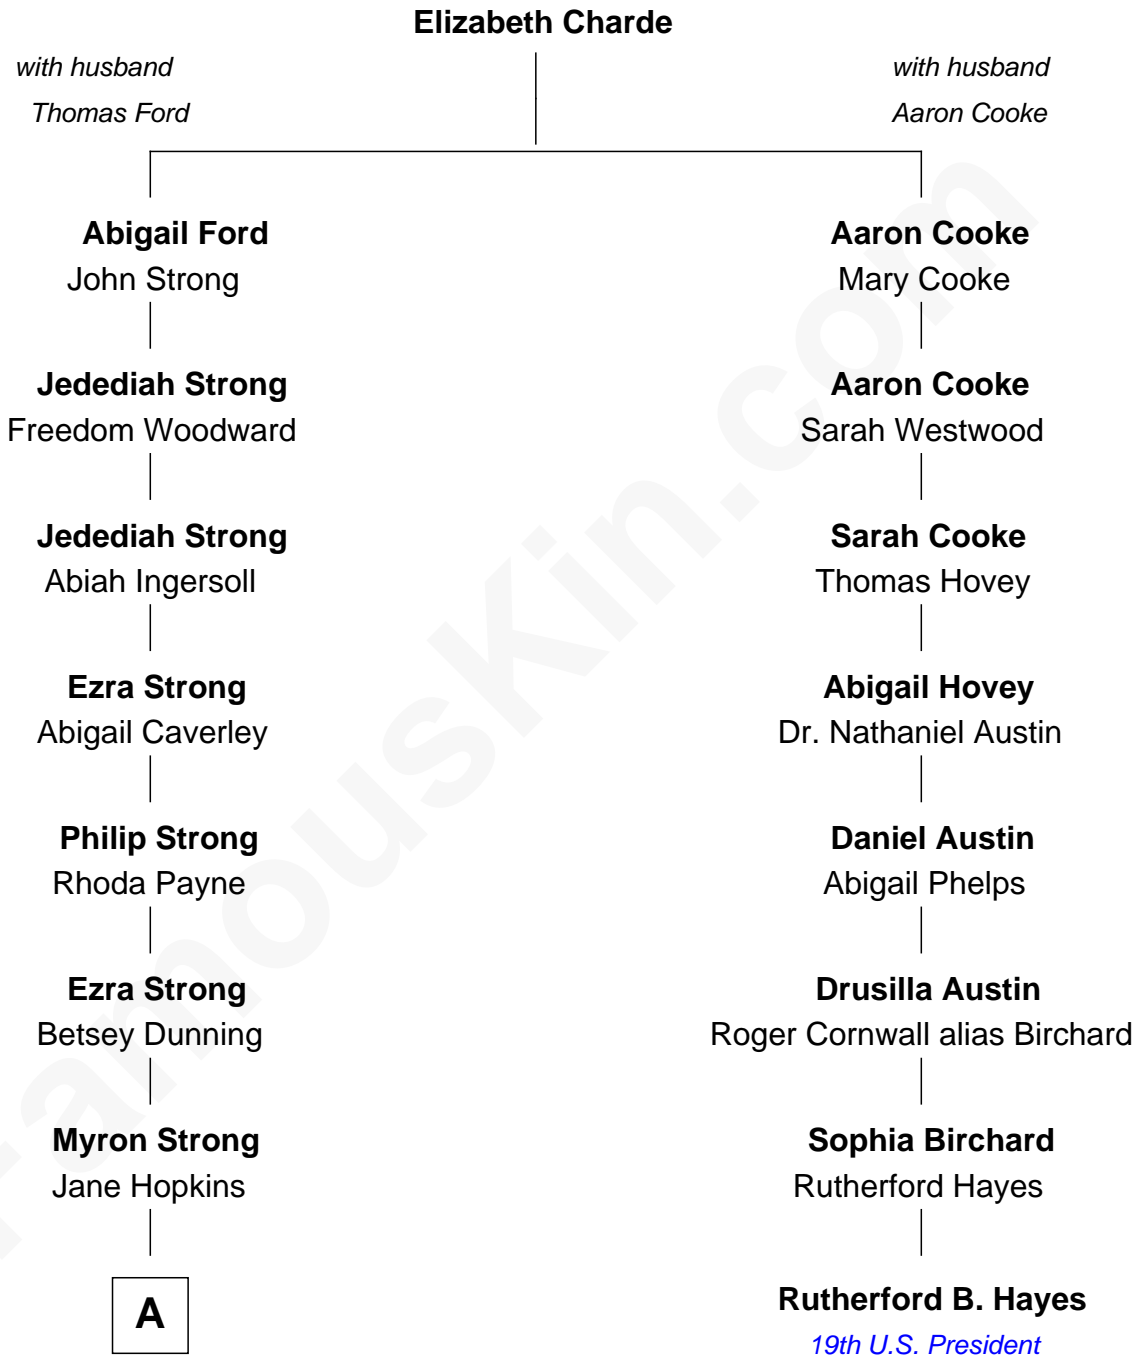

FamousKin.com Relationship Chart of

Ben Affleck
Movie Actor

7th cousin 5 times removed of

Rutherford B. Hayes
19th U.S. President

A

—
Myron Hopkins Strong

Maria Bates Hoyt

—
Mary Hoyt Strong

William R. Affleck

—
Myron Hopkins Strong Affleck

Frances L. Perkins

—
Myron Hopkins Strong Affleck

Nancy Louise Byers

—
Timothy Byers Affleck

Christopher Anne Boldt

—
Ben Affleck