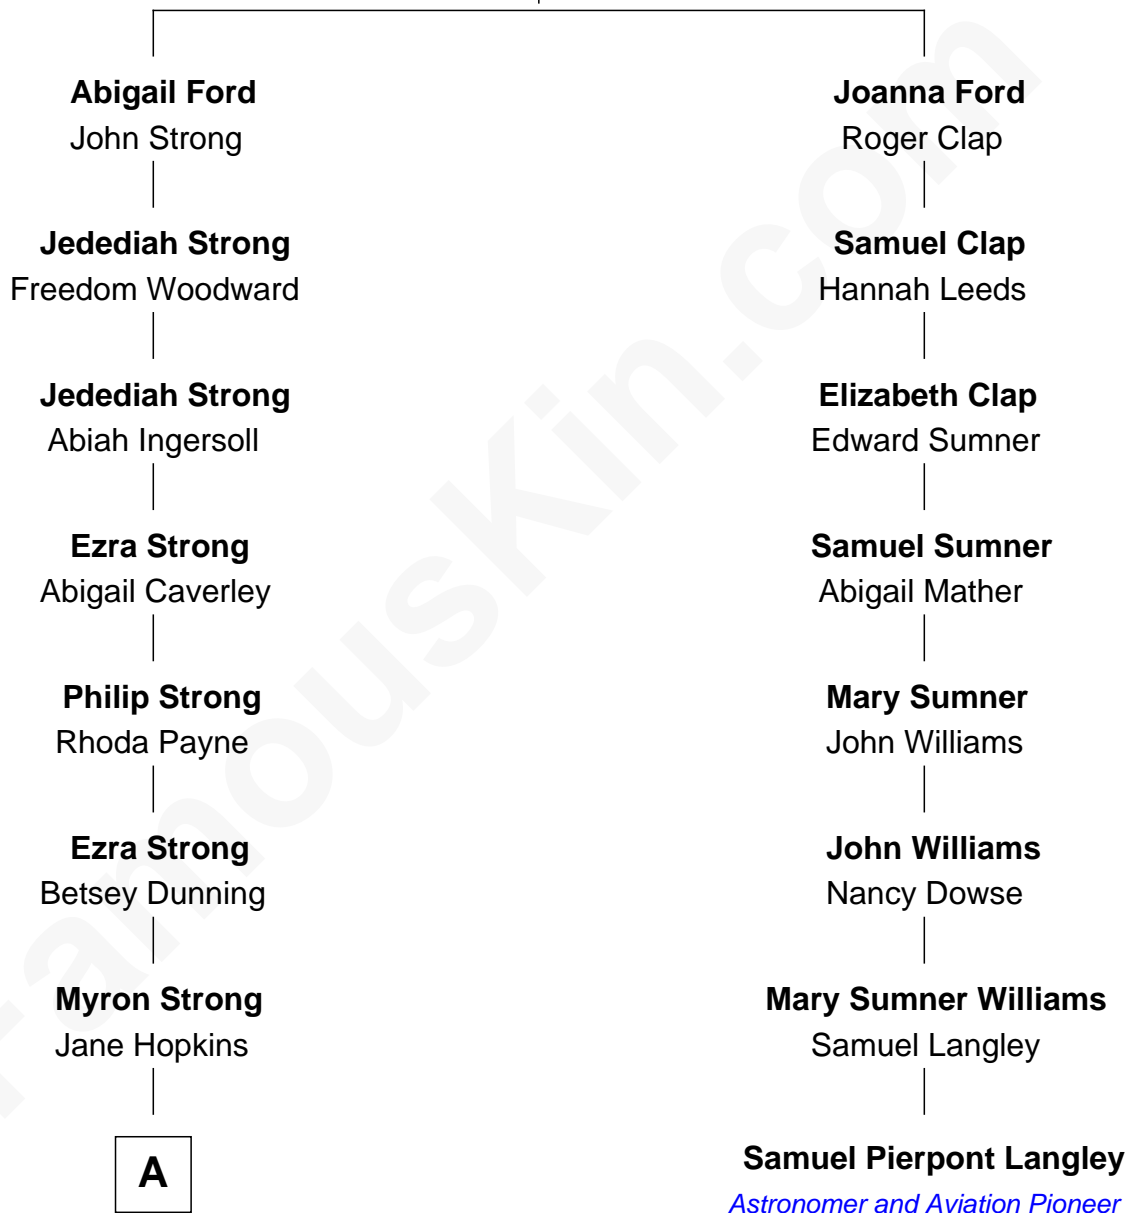

FamousKin.com Relationship Chart of

Ben Affleck

Movie Actor

7th cousin 5 times removed of

Samuel Pierpont Langley

Astronomer and Aviation Pioneer

Thomas Ford
Elizabeth Charde

A

—
Myron Hopkins Strong

Maria Bates Hoyt

—
Mary Hoyt Strong

William R. Affleck

—
Myron Hopkins Strong Affleck

Frances L. Perkins

—
Myron Hopkins Strong Affleck

Nancy Louise Byers