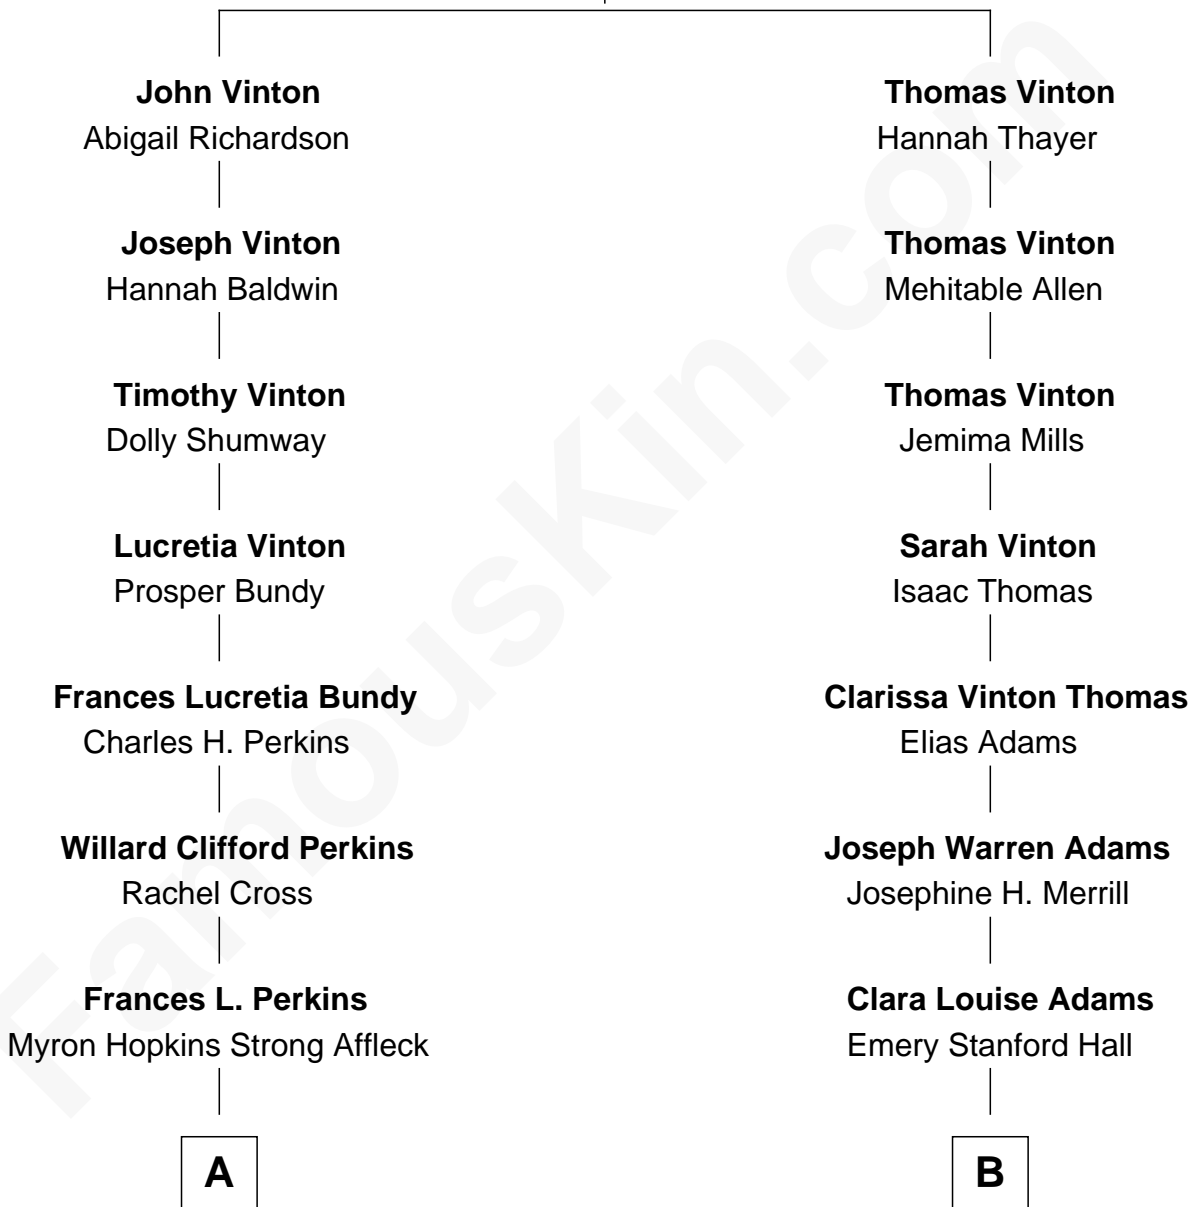

# FamousKin.com Relationship Chart of

**Ben Affleck**

*Movie Actor*

8th cousin 1 time removed of

**Raquel Welch**

*Movie Actress*

**John Vinton**  
Hannah Green

FamousKin.com