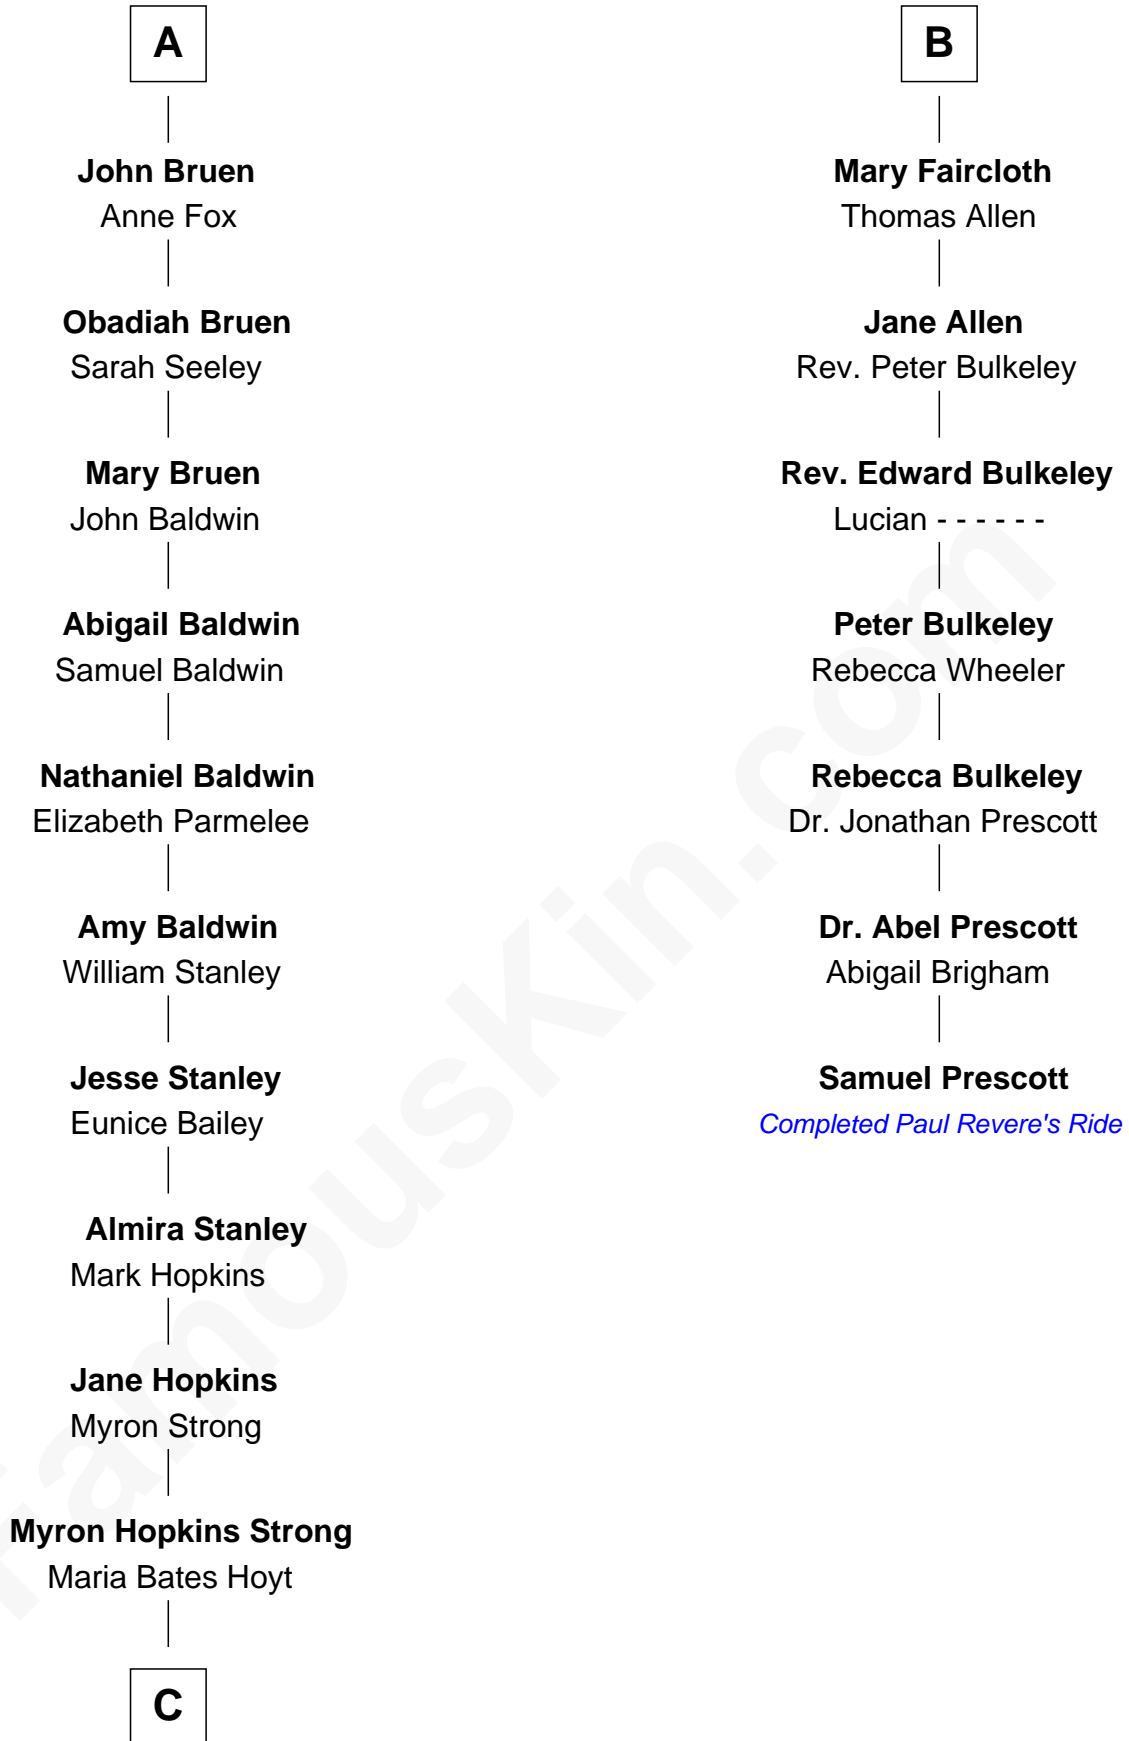

FamousKin.com Relationship Chart of

Ben Affleck

Movie Actor

13th cousin 8 times removed of

Samuel Prescott

Completed Paul Revere's Midnight Ride

William le Boteler
Elizabeth de Havering

Elizabeth Boteler

Sir Peter Dutton

Sir John Dutton

Margaret Savage

Maude Dutton

Sir William Booth

Sir George Booth

Katherine Montfort

Sir William Booth

Alice Boteler

John Gerard

Constance Gerard

Sir Alexander Standish

Oliver Standish

Grace Standish

Ralph Faircloth

Lawrence Faircloth

Elizabeth -----

Thomas Faircloth

Millicent Barr

B

C

—
Mary Hoyt Strong

William R. Affleck

—
Myron Hopkins Strong Affleck