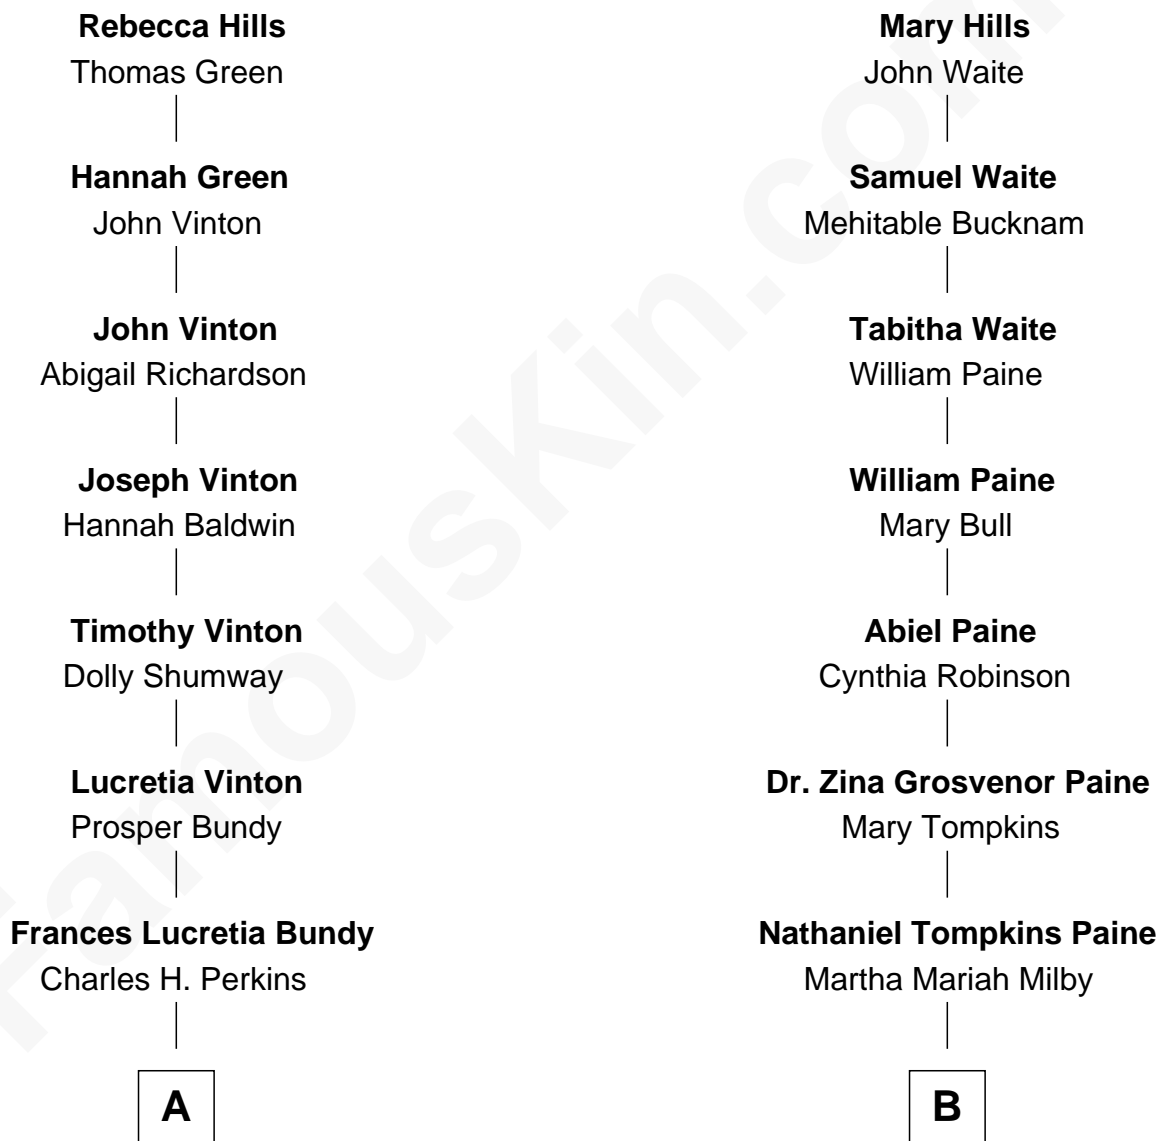

# FamousKin.com Relationship Chart of

**Ben Affleck**

*Movie Actor*

8th cousin 3 times removed of

**Charles M. Dale**

*66th Governor of New Hampshire*

**Joseph Hills**

Rose Clark

FamousKin.com