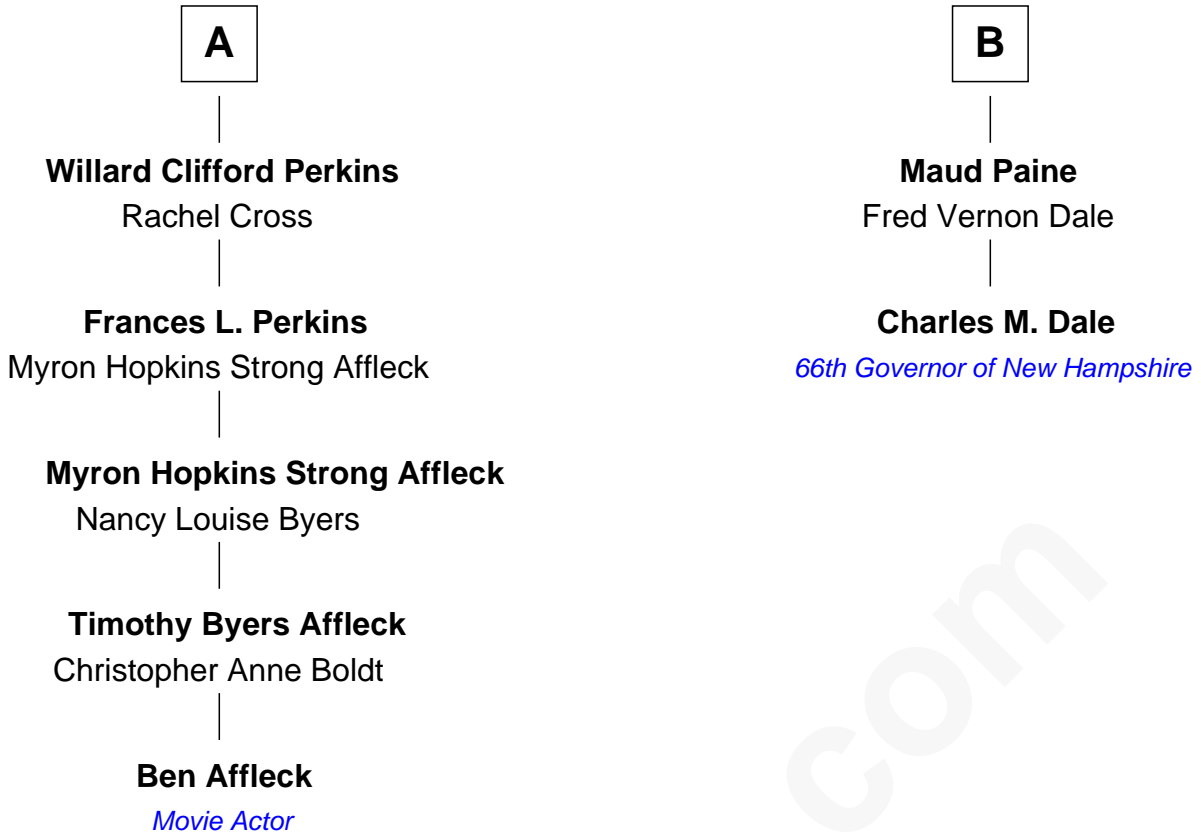

# FamousKin.com Relationship Chart of

**Ben Affleck**

*Movie Actor*

8th cousin 3 times removed of

**Charles M. Dale**

*66th Governor of New Hampshire*

**Joseph Hills**

Rose Clark

FamousKin.com