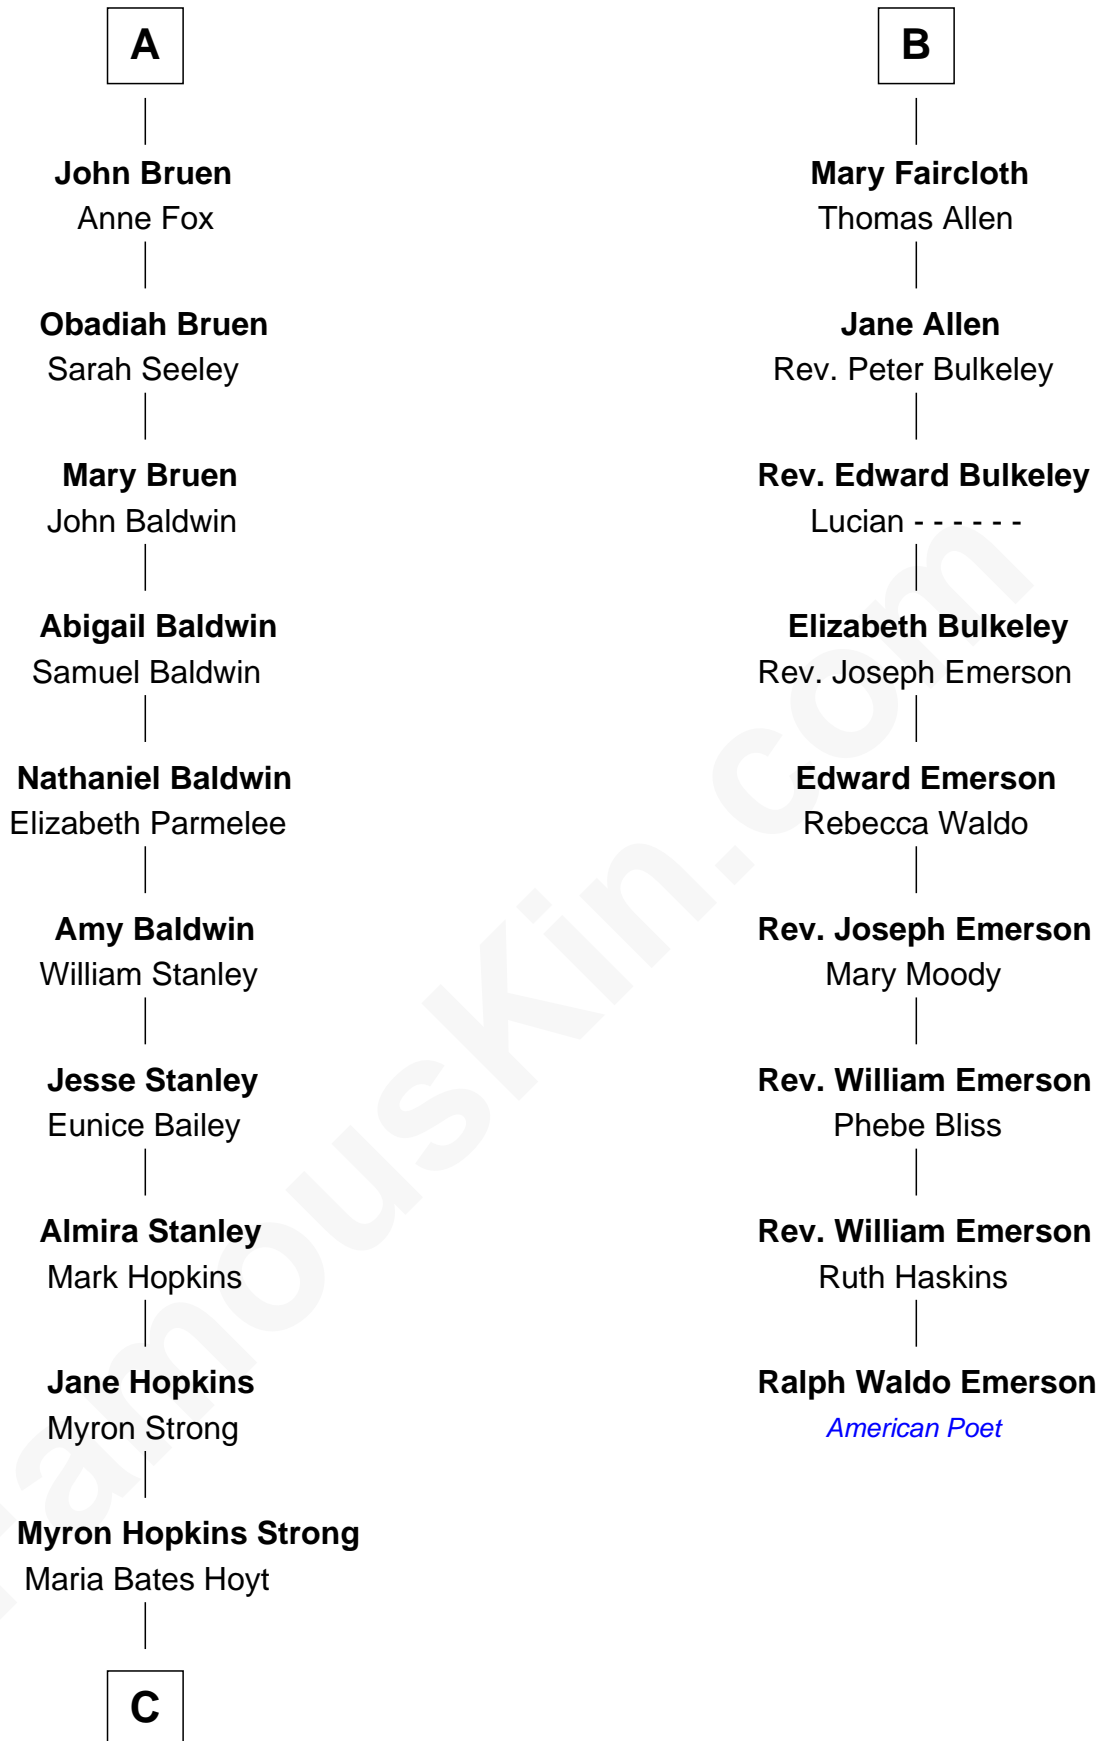

FamousKin.com Relationship Chart of

Ben Affleck
Movie Actor

15th cousin 6 times removed of

Ralph Waldo Emerson
American Poet

William le Boteler
Elizabeth de Havering

C

—
Mary Hoyt Strong

William R. Affleck