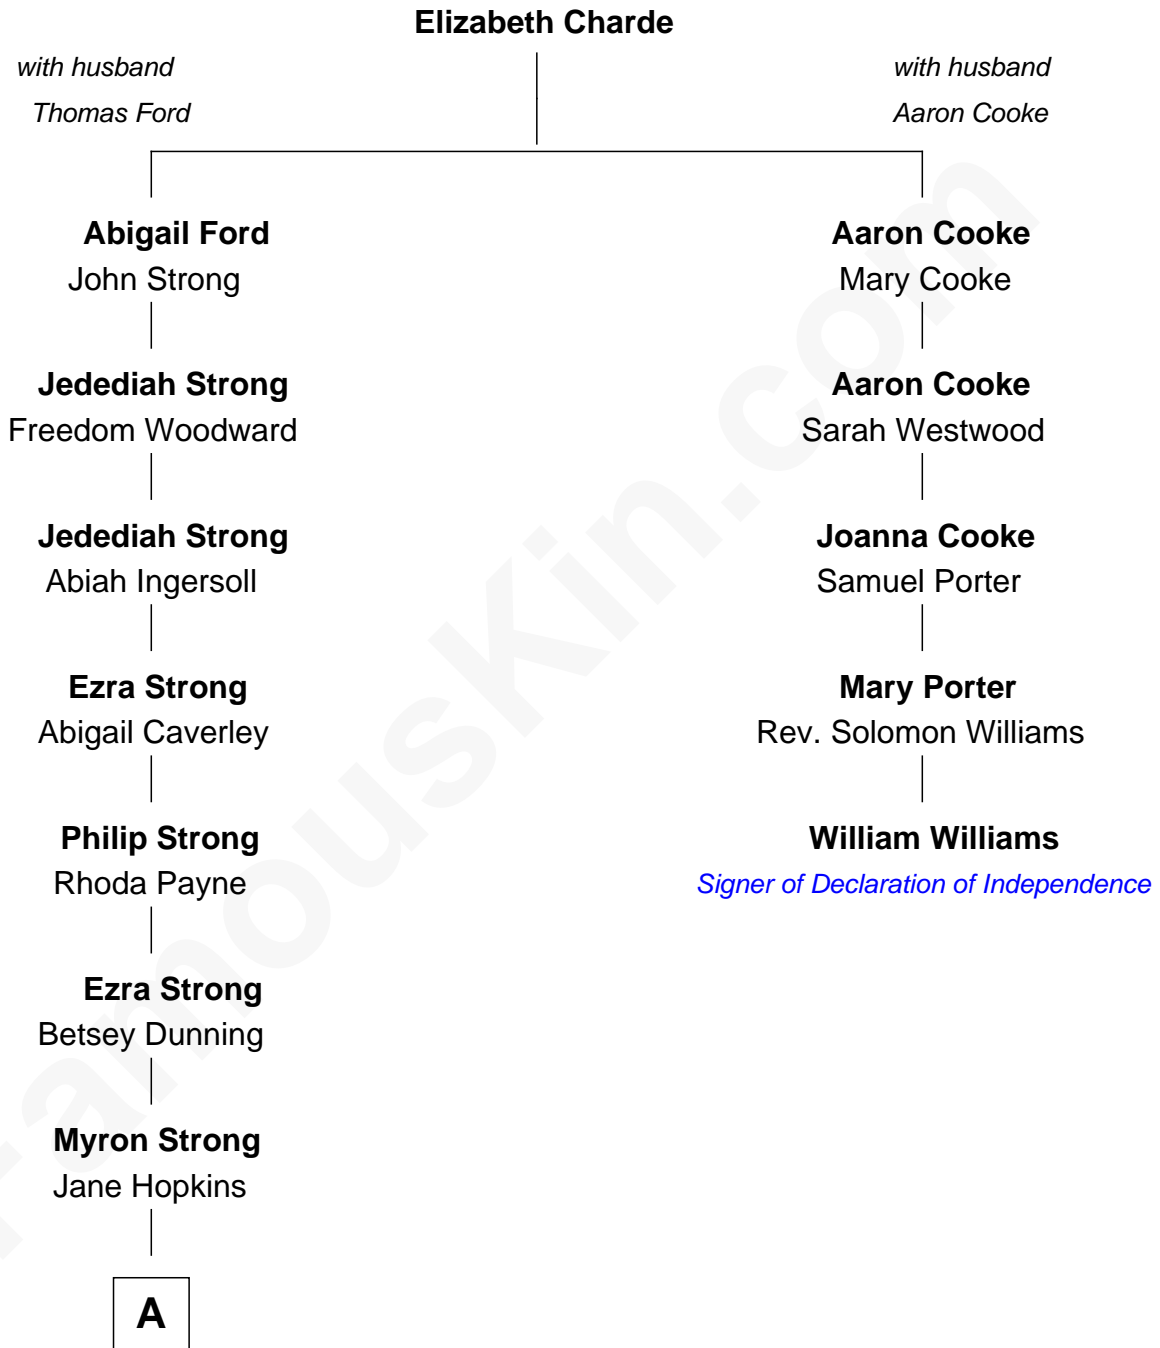

FamousKin.com
 Relationship Chart of
Ben Affleck
Movie Actor

4th cousin 8 times removed of
William Williams
Signer of the Declaration of Independence

A

—
Myron Hopkins Strong

Maria Bates Hoyt

—
Mary Hoyt Strong

William R. Affleck

—
Myron Hopkins Strong Affleck

Frances L. Perkins

—
Myron Hopkins Strong Affleck

Nancy Louise Byers

—
Timothy Byers Affleck

Christopher Anne Boldt

—
Ben Affleck