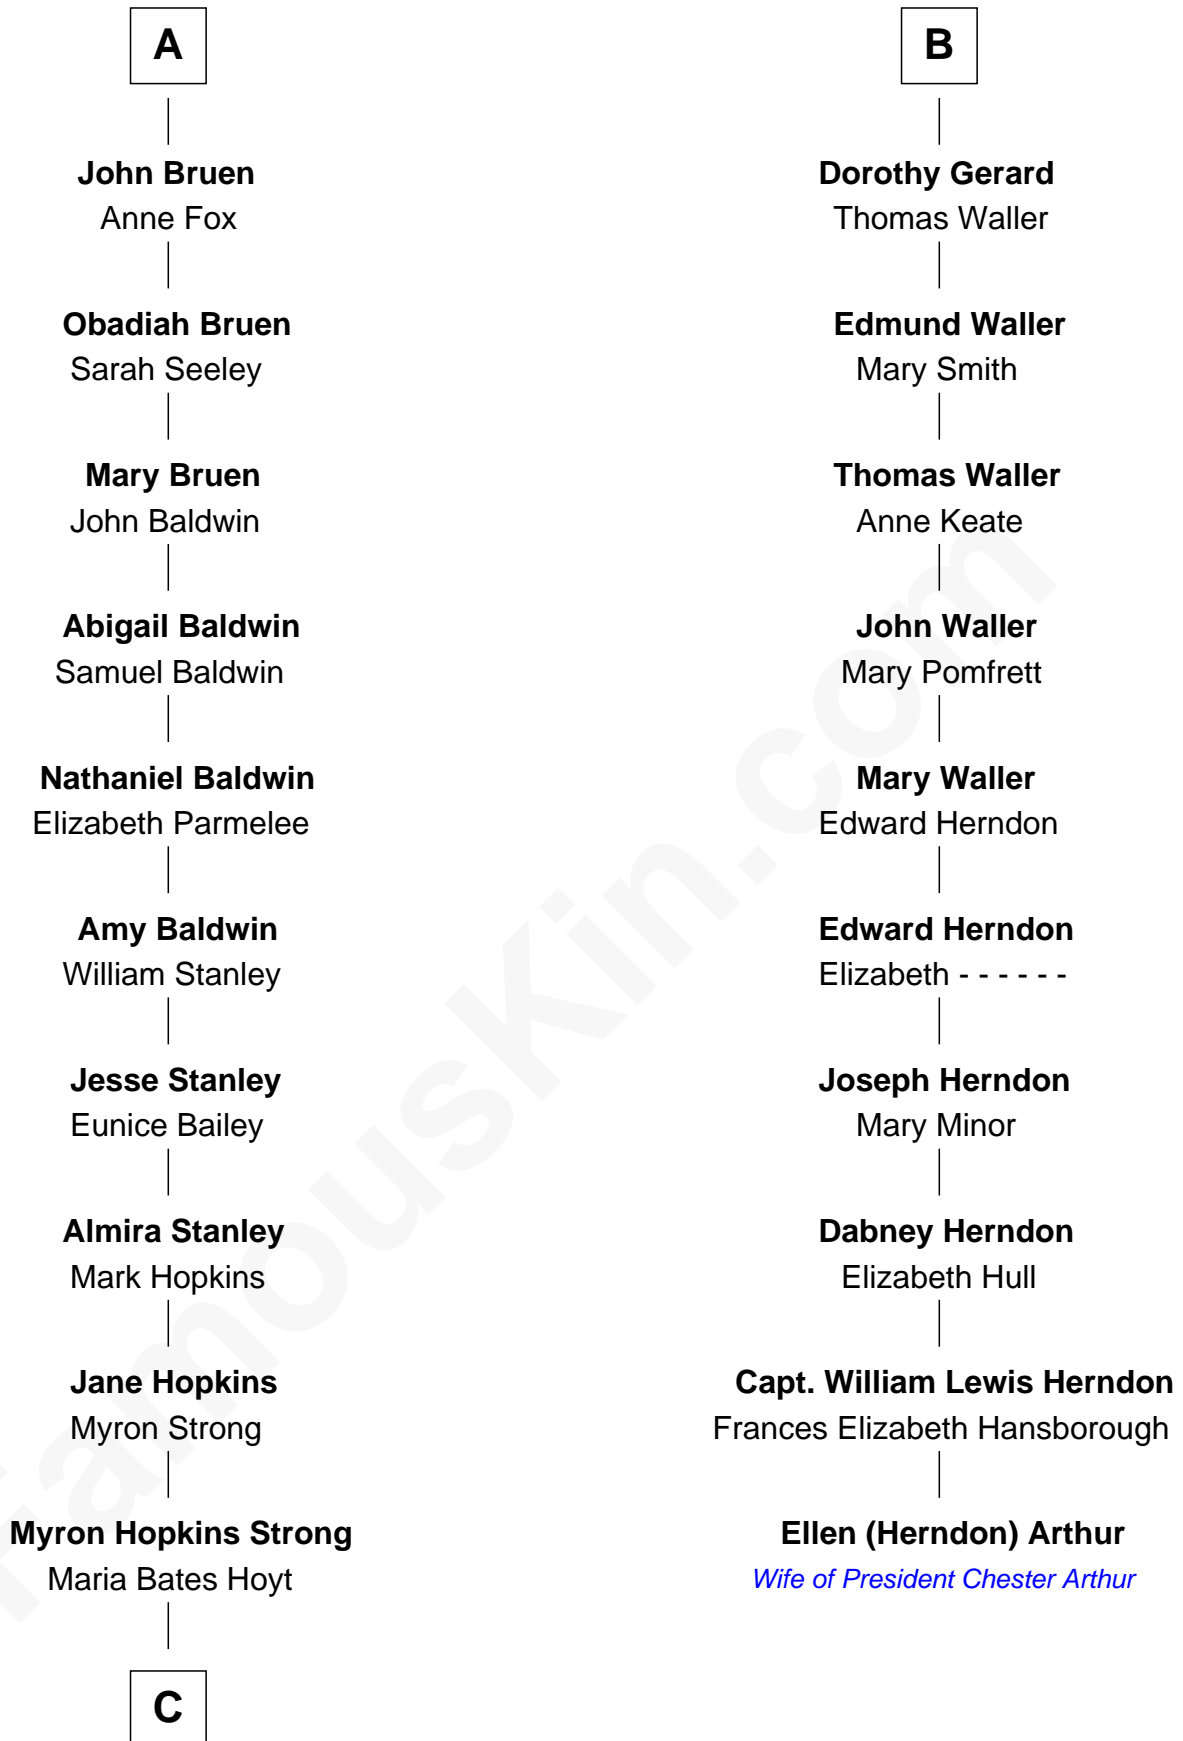

FamousKin.com Relationship Chart of

Ben Affleck

Movie Actor

16th cousin 5 times removed of

Ellen (Herndon) Arthur

Wife of President Chester A. Arthur

C

—
Mary Hoyt Strong