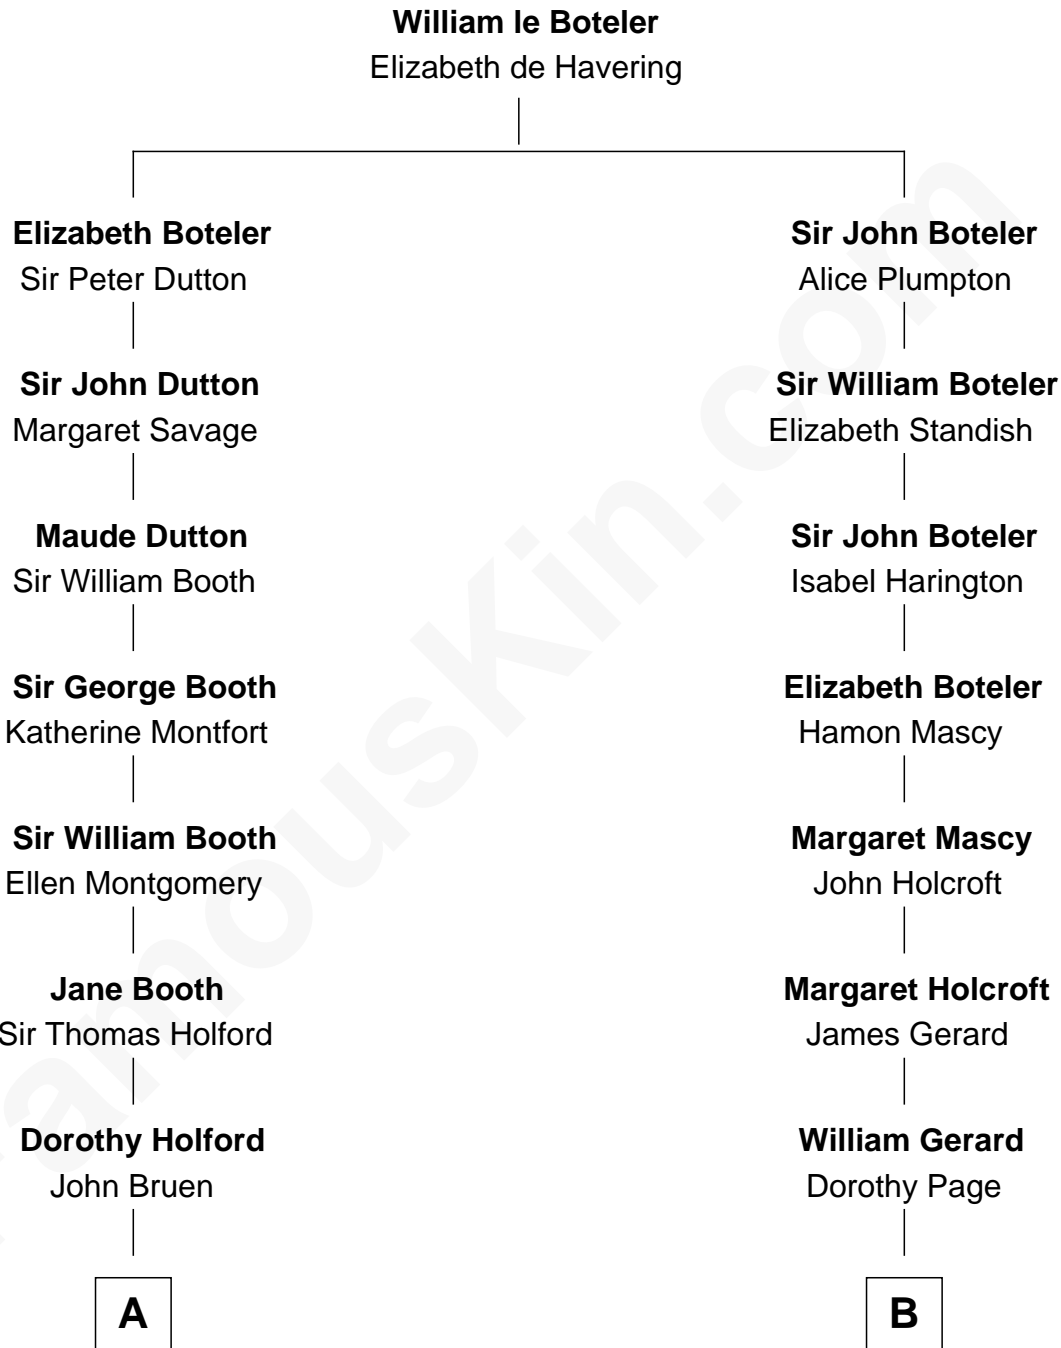

FamousKin.com Relationship Chart of

Ben Affleck

Movie Actor

16th cousin 5 times removed of

Ellen (Herndon) Arthur

Wife of President Chester A. Arthur

C

—
Mary Hoyt Strong

William R. Affleck

—
Myron Hopkins Strong Affleck

Frances L. Perkins

—
Myron Hopkins Strong Affleck

Nancy Louise Byers

—
Timothy Byers Affleck

Christopher Anne Boldt

—
Ben Affleck