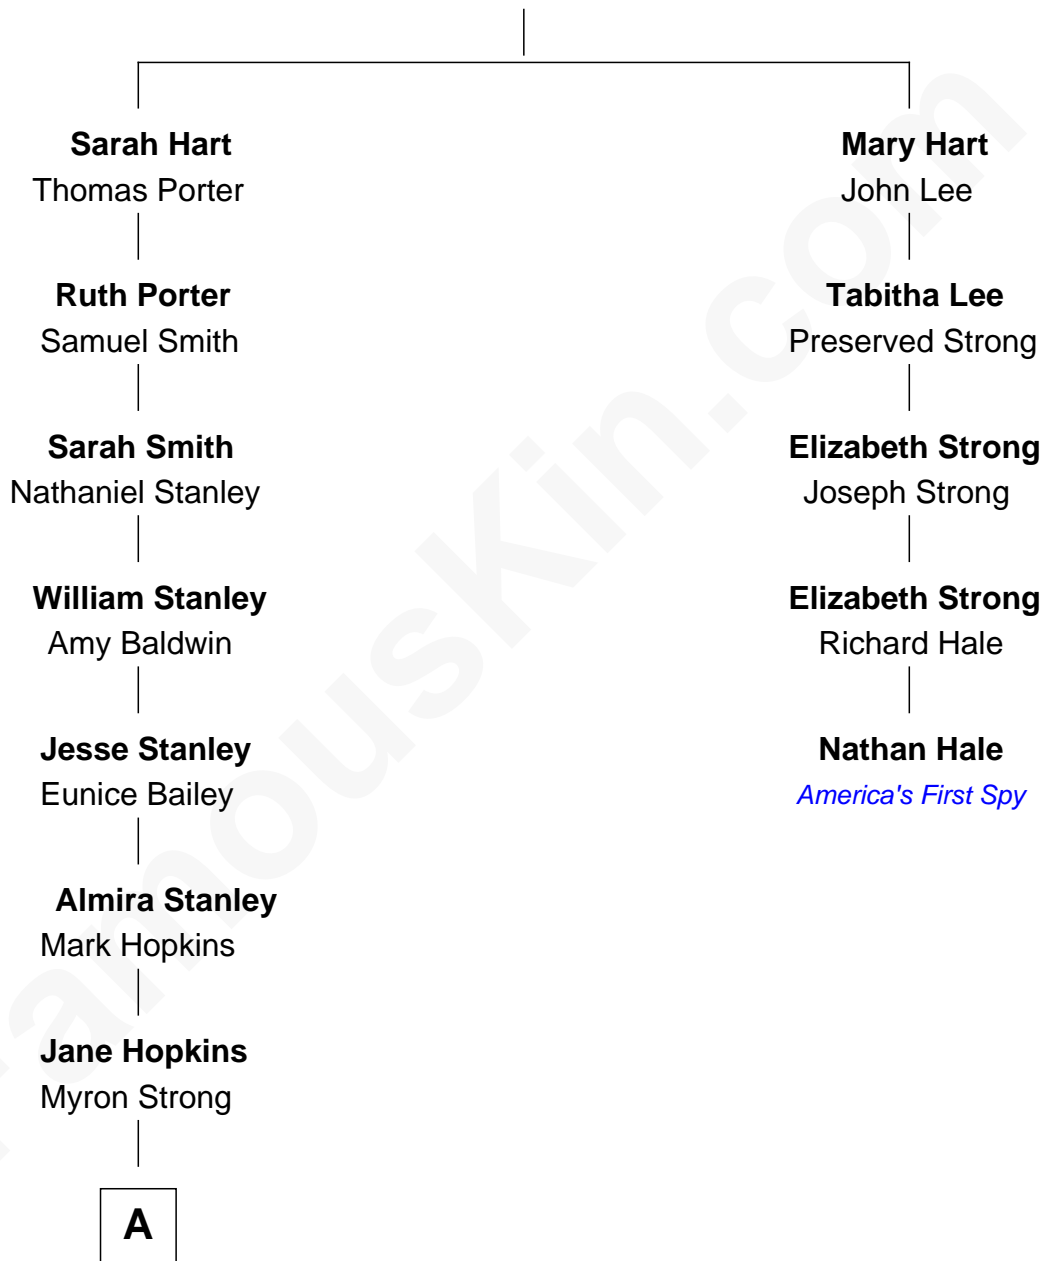

FamousKin.com Relationship Chart of

Ben Affleck

Movie Actor

4th cousin 8 times removed of

Nathan Hale

America's First Spy

Stephen Hart

A

—
Myron Hopkins Strong

Maria Bates Hoyt

—
Mary Hoyt Strong

William R. Affleck

—
Myron Hopkins Strong Affleck

Frances L. Perkins

—
Myron Hopkins Strong Affleck

Nancy Louise Byers