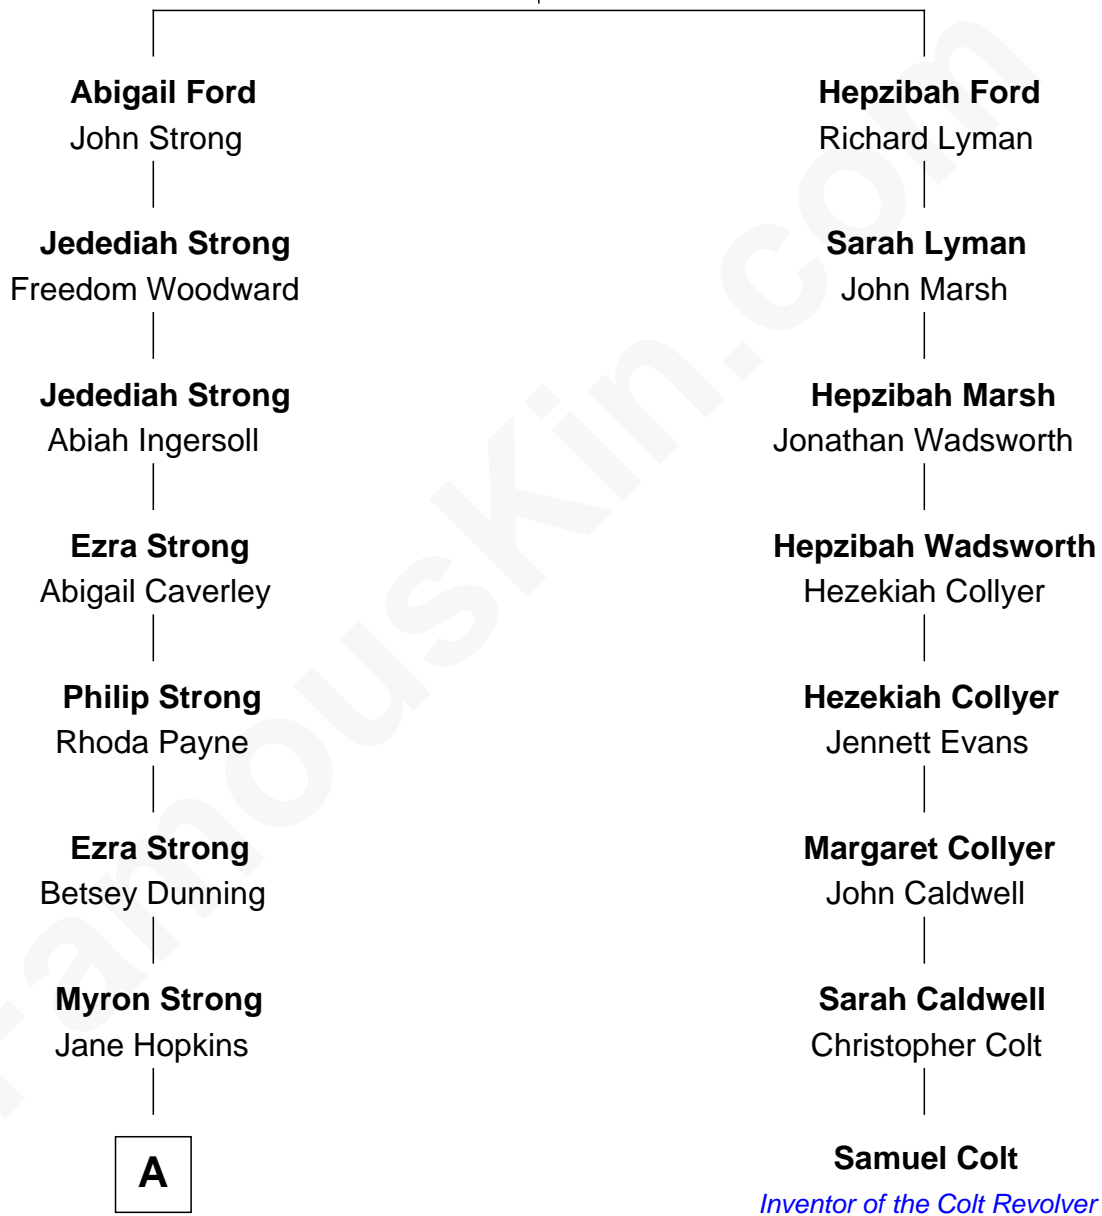

FamousKin.com Relationship Chart of

Ben Affleck

Movie Actor

7th cousin 5 times removed of

Samuel Colt

Inventor of the Colt Revolver

Thomas Ford
Elizabeth Charde

A

—
Myron Hopkins Strong

Maria Bates Hoyt

—
Mary Hoyt Strong

William R. Affleck

—
Myron Hopkins Strong Affleck

Frances L. Perkins

—
Myron Hopkins Strong Affleck

Nancy Louise Byers