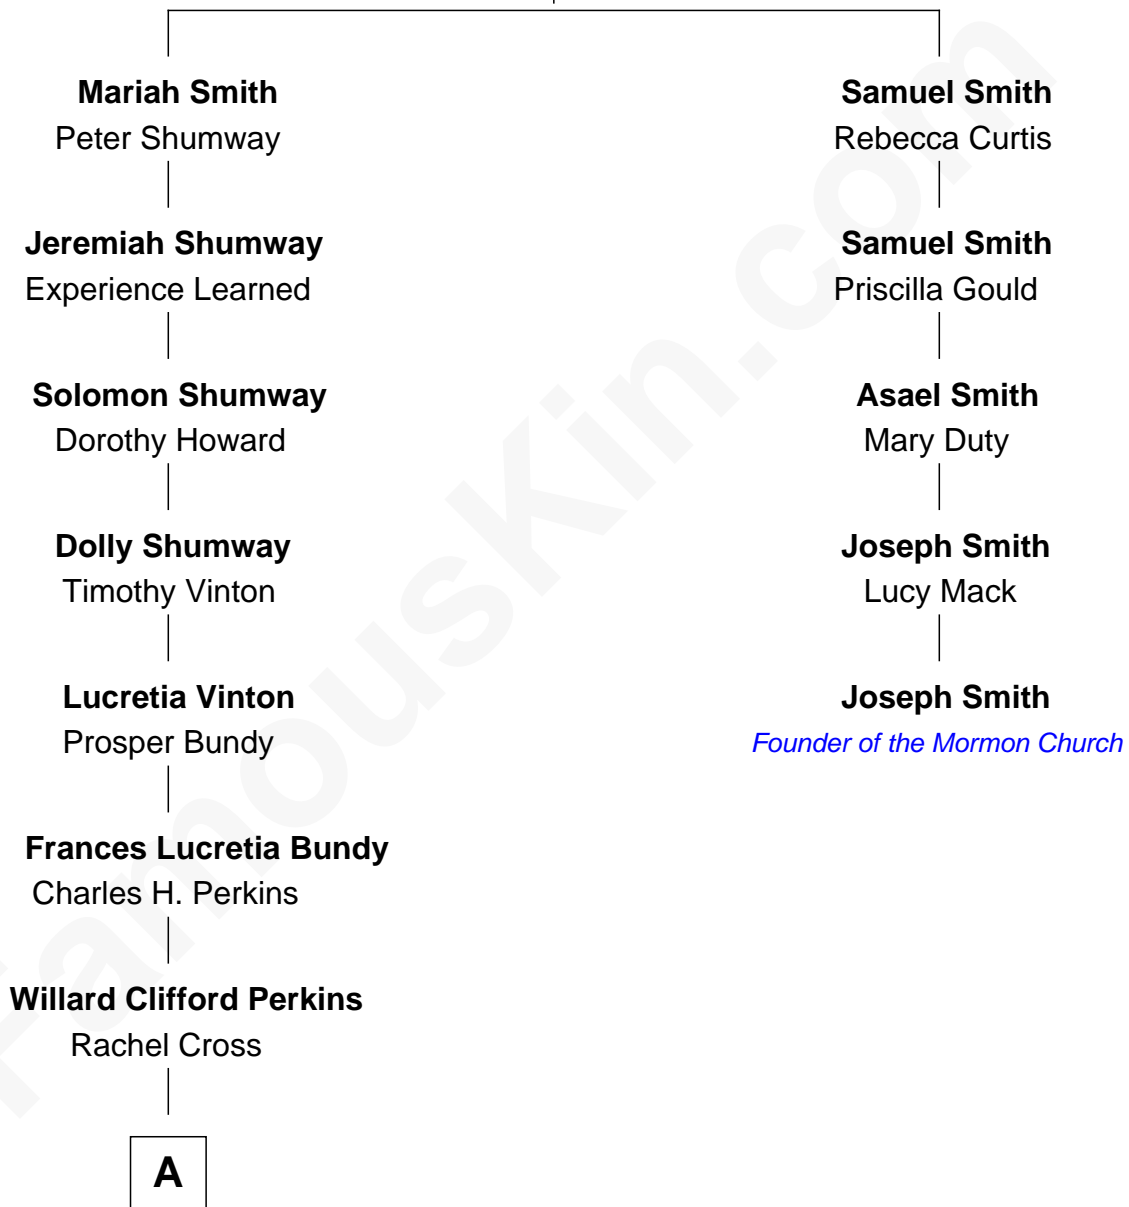

FamousKin.com Relationship Chart of

Ben Affleck

Movie Actor

4th cousin 6 times removed of

Joseph Smith

Founder of the Mormon Church

Robert Smith

Mary French