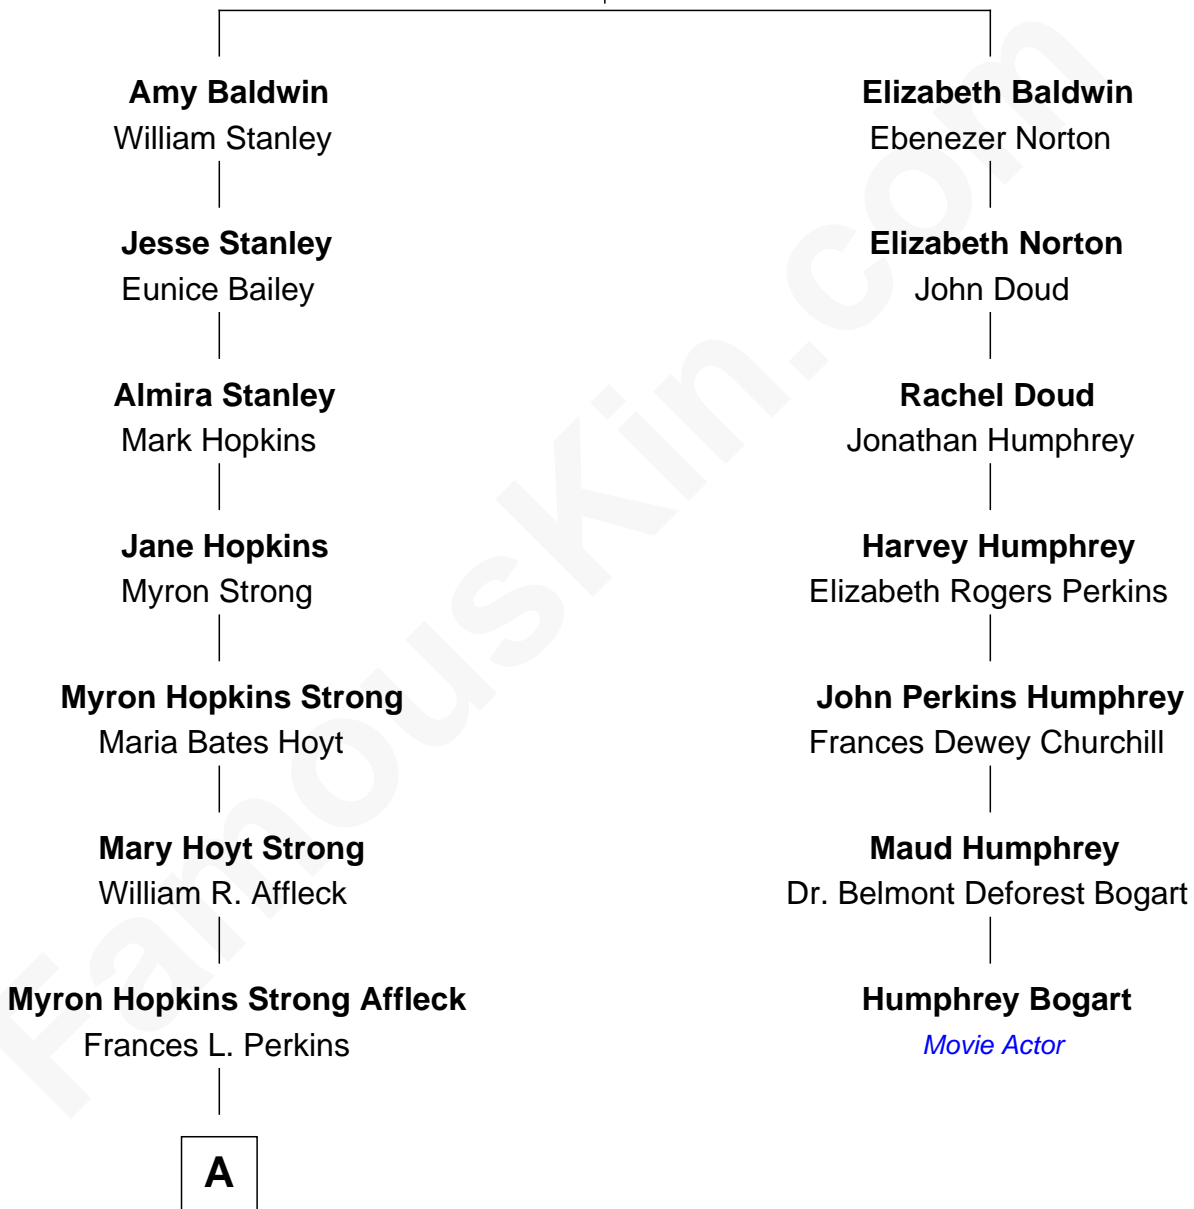

FamousKin.com Relationship Chart of

Ben Affleck

Movie Actor

6th cousin 3 times removed of

Humphrey Bogart

Movie Actor

Nathaniel Baldwin

Elizabeth Parmelee

A

Myron Hopkins Strong Affleck

Nancy Louise Byers

Timothy Byers Affleck

Christopher Anne Boldt

Ben Affleck

Movie Actor

FamousKin.com