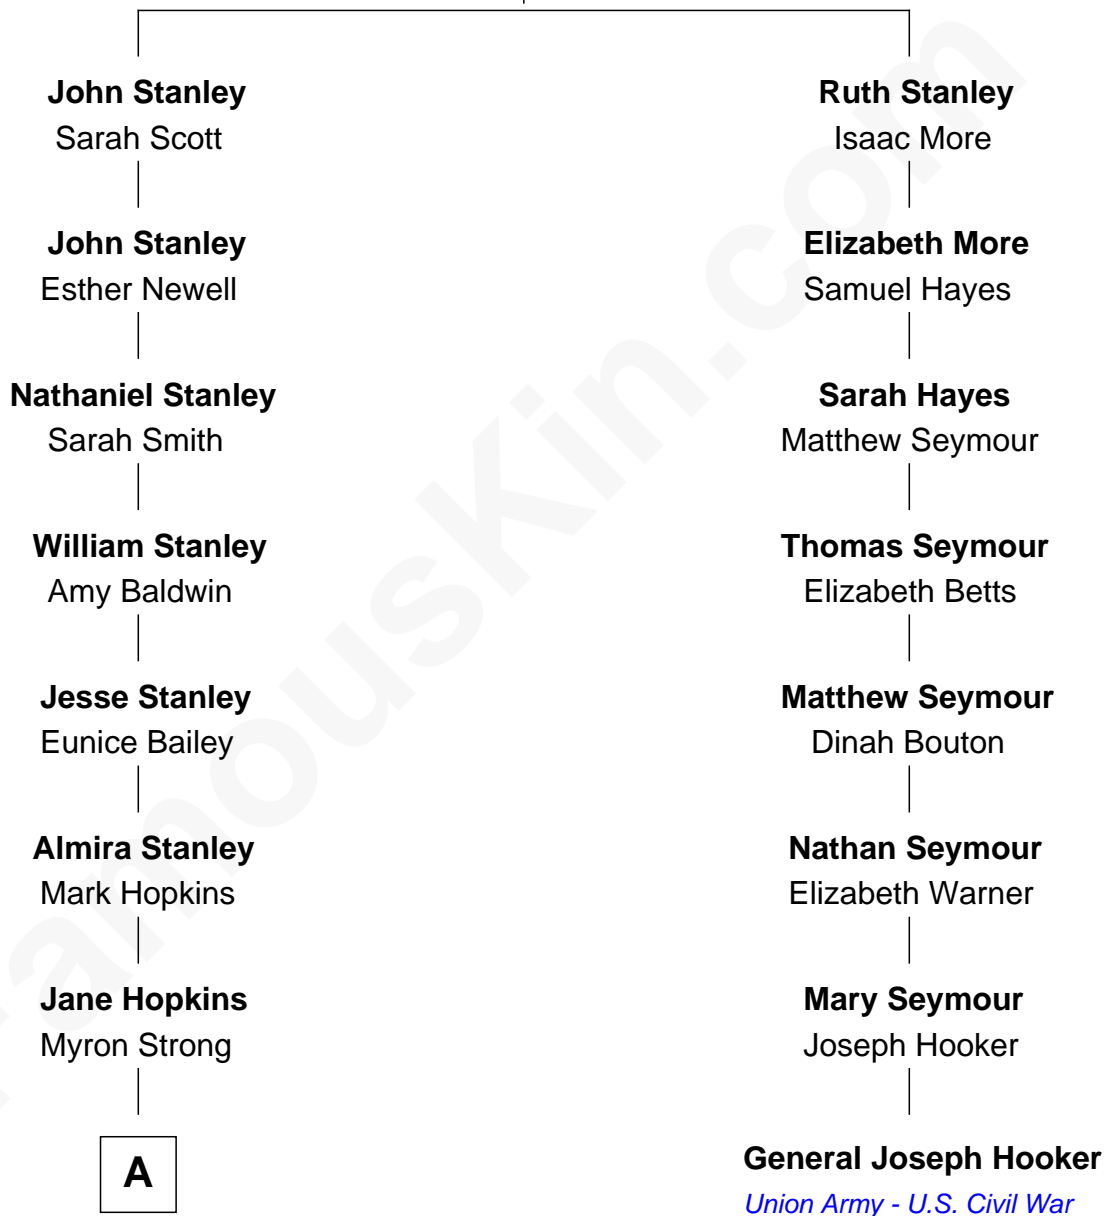

# FamousKin.com Relationship Chart of

**Ben Affleck**

*Movie Actor*

7th cousin 5 times removed of

**General Joseph Hooker**

*Union Army - U.S. Civil War*

**John Stanley**  
Elizabeth Uredge

**A**

—  
**Myron Hopkins Strong**

Maria Bates Hoyt

—  
**Mary Hoyt Strong**

William R. Affleck

—  
**Myron Hopkins Strong Affleck**

Frances L. Perkins

—  
**Myron Hopkins Strong Affleck**

Nancy Louise Byers