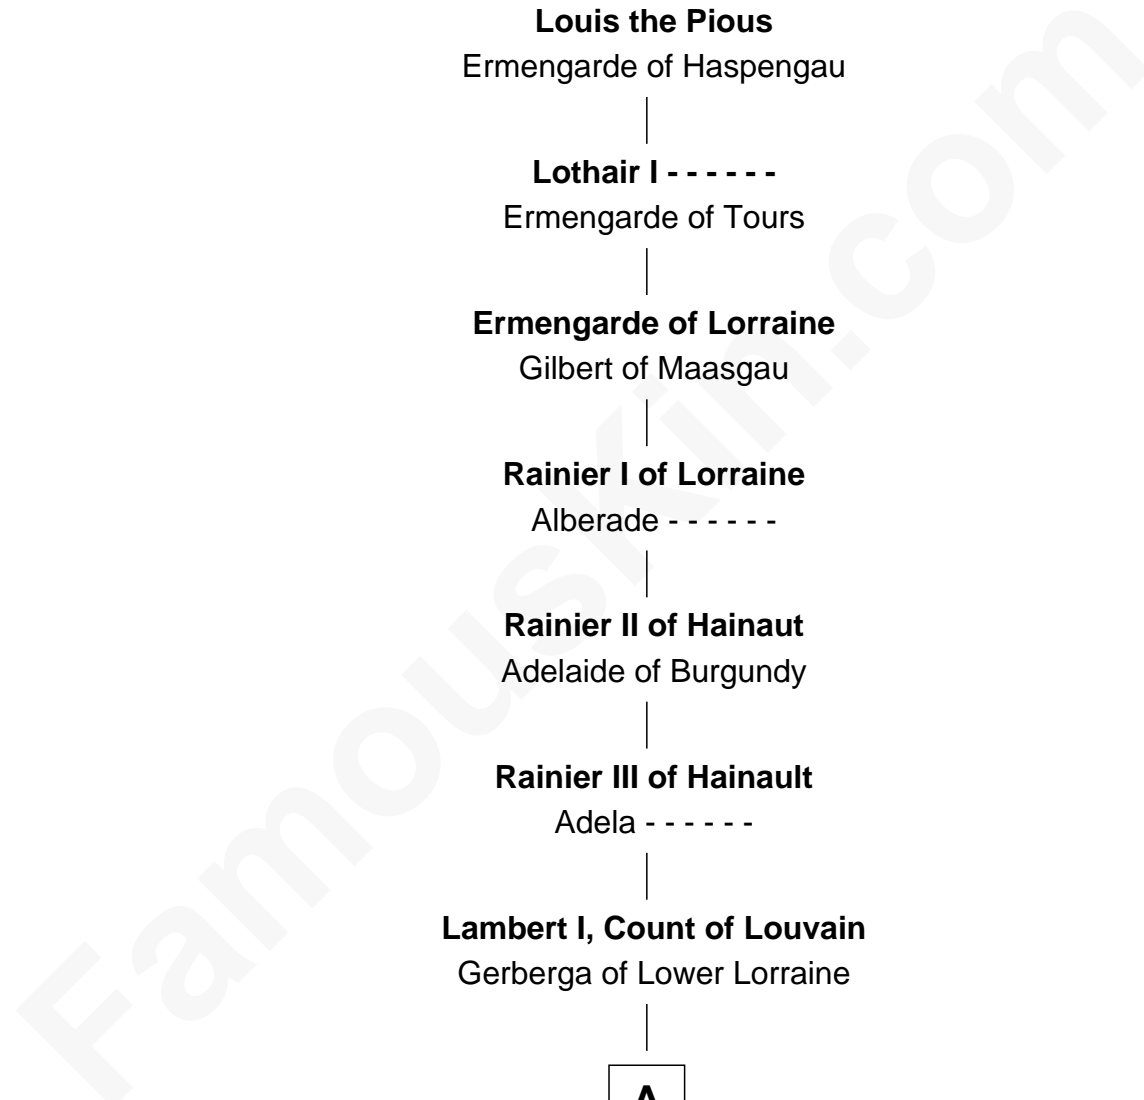

FamousKin.com Relationship Chart of

Ben Affleck

Movie Actor

37th Great-grandson of

Charlemagne

King of the Franks

A

Mathilde of Louvain
Eustace I of Boulogne

Lambert II of Lens
Adelaide of Normandy

Judith of Lens
Waltheof II of Northumbria

Maud of Northumberland
Simon I de St. Liz

Maud de St. Liz
Robert Fitzrichard

Sir Walter Fitzrobert
Maud de Lucy

Alice Fitzwalter
Gilbert Pecche