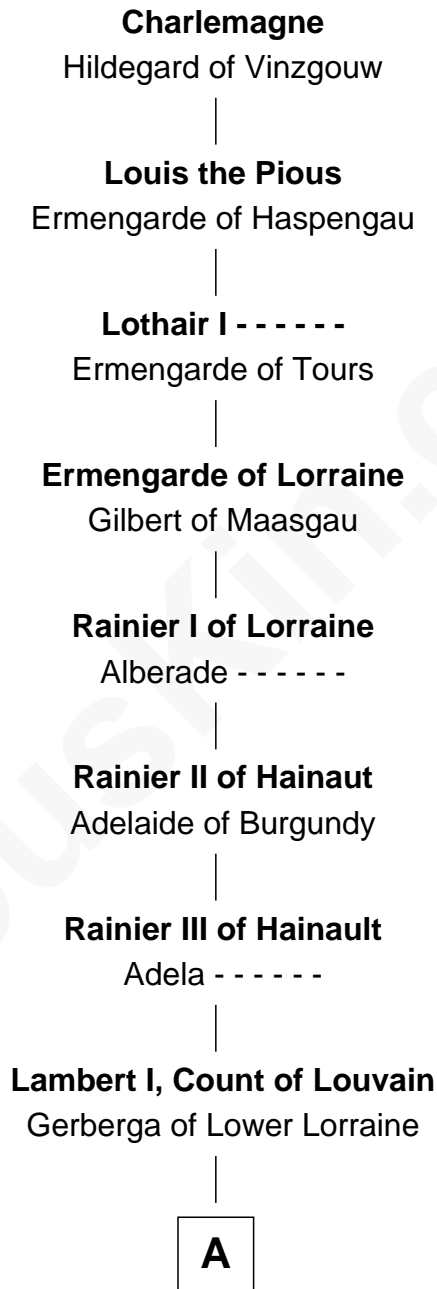

FamousKin.com Relationship Chart of

Ben Affleck

Movie Actor

37th Great-grandson of

Charlemagne

King of the Franks

A

Mathilde of Louvain
Eustace I of Boulogne

Lambert II of Lens
Adelaide of Normandy

Judith of Lens
Waltheof II of Northumbria

Maud of Northumberland
Simon I de St. Liz

Maud de St. Liz
Robert Fitzrichard

Sir Walter Fitzrobert
Maud de Lucy

Alice Fitzwalter
Gilbert Pecche

Thomas Cornish

John Cornish

John Cornish

Agnes Walden

Mary Cornish

Thomas Everard

Henry Everard

Thomas Everard